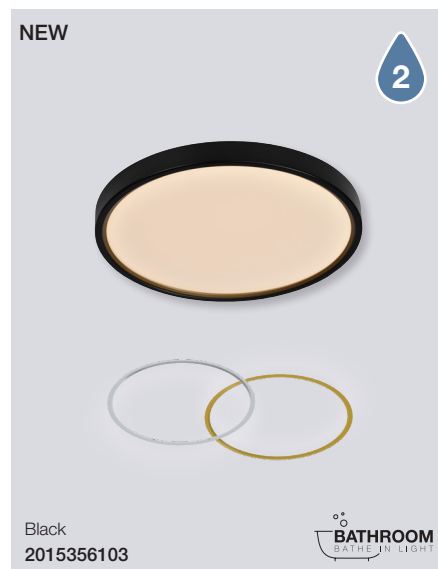

Brushed Nickel
2015321055

White
2015301001

Helva Double Wall

- Masterbox** Qty 3
- Size** H: 10,5 cm, W: 5,7 cm, L: 42,5 cm, D: 10,5 cm
- Material** Plastic/Plastic
- IP Class** IP44, Class 2
- Light source** Fixed LED, Incl. 9W LED,
Lumen 900, Kelvin 3000/4000, Life hours 25.000, RA 90,
Not dimmable
- Features** 2-Step MOODMAKER scene select 3000K/4000K+dim,
Stepless touch dimmer memory, Cabinet bracket included, 5
year LED guarantee.

Helva Night Wall

- Masterbox** Qty 3
- Size** H: 10,5 cm, W: 5,7 cm, L: 26,9 cm, D: 10,5 cm
- Material** Plastic/Plastic
- IP Class** IP44, Class 2
- Light source** Fixed LED, Incl. 6.5W LED,
Lumen 600, Kelvin 3000, Life hours 25.000, RA 90,
Not dimmable
- Features** 2-Step MOODMAKER touch full+night light memory, Night
light 60lm, Touch switch, 5 year LED guarantee

White
2015311001

White
2015356101

Helva Double Basic Wall

- Masterbox** Qty 3
- Size** H: 10,5 cm, W: 5,7 cm, L: 42,5 cm, D: 10,5 cm
- Material** Plastic/Plastic
- IP Class** IP44, Class 2
- Light source** Fixed LED, Incl. 9W LED,
Lumen 900, Kelvin 3000, Life hours 25.000, RA 90,
Not dimmable
- Features** ON/OFF switch, Cabinet bracket included, Vertical/horizontal
installation possible, 5 year LED guarantee

Noxy Ceiling

- Masterbox** Qty 3
- Size** H: 5,1 cm, W: 35 cm, L: 35 cm, D: 5,1 cm
- Material** Plastic/Aluminium
- IP Class** IP44, Class 2
- Light source** Fixed LED, Incl. 15W LED,
Lumen 1.650, Kelvin 3000-4000, Life hours 25.000, RA 90,
Not dimmable
- Features** 3-Step MOODMAKER 3000K/4000K+night light by switch,
Back Night Light Function 100lm memory, 2 Detachable rings
included, 5 year LED guarantee