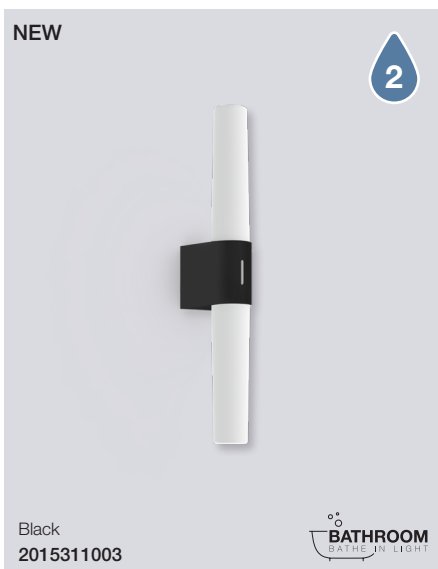

Brushed Nickel
2015321055

White
2015301001

Helva Double Wall

- Masterbox** Qty 3
- Size** H: 10,5 cm, W: 5,7 cm, L: 42,5 cm, D: 10,5 cm
- Material** Plastic/Plastic
- IP Class** IP44, Class 2
- Light source** Fixed LED, Incl. 9W LED,
Lumen 900, Kelvin 3000/4000, Life hours 25.000, RA 90,
Not dimmable
- Features** 2-Step MOODMAKER scene select 3000K/4000K+dim,
Stepless touch dimmer memory, Cabinet bracket included, 5
year LED guarantee.

Helva Night Wall

- Masterbox** Qty 3
- Size** H: 10,5 cm, W: 5,7 cm, L: 26,9 cm, D: 10,5 cm
- Material** Plastic/Plastic
- IP Class** IP44, Class 2
- Light source** Fixed LED, Incl. 6.5W LED,
Lumen 600, Kelvin 3000, Life hours 25.000, RA 90,
Not dimmable
- Features** 2-Step MOODMAKER touch full+night light memory, Night
light 60lm, Touch switch, 5 year LED guarantee

White
2015311001

White
2015356101

Helva Double Basic Wall

- Masterbox** Qty 3
- Size** H: 10,5 cm, W: 5,7 cm, L: 42,5 cm, D: 10,5 cm
- Material** Plastic/Plastic
- IP Class** IP44, Class 2
- Light source** Fixed LED, Incl. 9W LED,
Lumen 900, Kelvin 3000, Life hours 25.000, RA 90,
Not dimmable
- Features** ON/OFF switch, Cabinet bracket included, Vertical/horizontal
installation possible, 5 year LED guarantee

Noxy Ceiling

- Masterbox** Qty 3
- Size** H: 5,1 cm, W: 35 cm, L: 35 cm, D: 5,1 cm
- Material** Plastic/Aluminium
- IP Class** IP44, Class 2
- Light source** Fixed LED, Incl. 15W LED,
Lumen 1.650, Kelvin 3000-4000, Life hours 25.000, RA 90,
Not dimmable
- Features** 3-Step MOODMAKER 3000K/4000K+night light by switch,
Back Night Light Function 100lm memory, 2 Detachable rings
included, 5 year LED guarantee