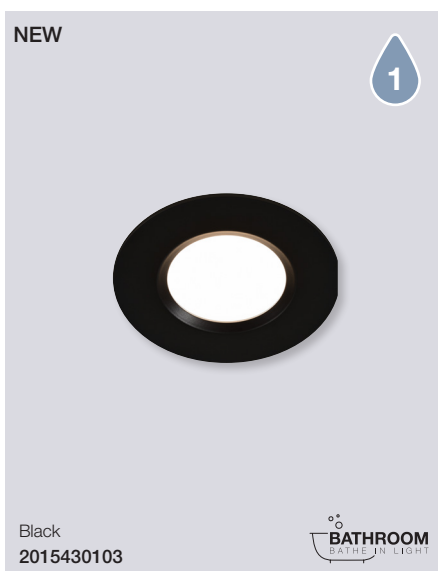

Otis 40 Wall

Masterbox Qty 3
Size H: 7,2 cm, W: 14,6 cm, L: 40 cm, D: 7,2 cm
Material Aluminium/Plastic
IP Class IP44, Class 2
Light source Fixed LED, Incl. 13W LED, Lumen 1.300, Kelvin 3000, Life hours 25.000, RA 90, Not dimmable
Features 2-Step MOODMAKER by wall switch: 100%-night light, Night Light Function 20lm memory, Cabinet bracket included, 5 year LED guarantee

Otis 60 Wall

Masterbox Qty 3
Size H: 7,2 cm, W: 14,6 cm, L: 60 cm, D: 7,2 cm
Material Aluminium/Plastic
IP Class IP44, Class 2
Light source Fixed LED, Incl. 16W LED, Lumen 1.650, Kelvin 3000, Life hours 25.000, RA 90, Not dimmable
Features 2-Step MOODMAKER by wall switch: 100%-night light, Night Light Function 35lm memory, Cabinet bracket included, 5 year LED guarantee

Mahi Downlight

Masterbox Qty 3
Size H: 4,5 cm, W: 8,5 cm, L: 8,5 cm
Material Plastic/Metal
IP Class IP65, Class 2
Light source Fixed LED, Incl. 8,5W LED, Lumen 621, Kelvin 3000, Candela 310, Life hours 20.000, RA 80, Beam angle 100°, Not dimmable
Features 3-Step MOODMAKER dim 100%-55%-35% 621/345/23lm, Inter Connectable, Easy Connect, 5 year LED guarantee

Hester Wall

Masterbox Qty 3
Size H: 25,6 cm, W: 9 cm, L: 20 cm
Material Plastic
IP Class IP44, Class 2
Light source Fixed LED, Incl. 9W LED, Lumen 900, Kelvin 3000, Life hours 25.000, RA 90, Not dimmable
Features 3-Step MOODMAKER by wall switch: 100%-50%-20%, Night Light 60lm memory, Tempered frosted cutted glass, 5 year LED guarantee