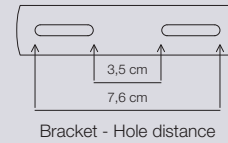

Grant Table

Masterbox	Qty 3
Size	H: 41 cm, Shade Ø: 14,5 cm, Base Ø: 20 cm
Material	Metal/Glass
IP Class	IP20, Class 2
Cable	Cable: Black/White 180 cm non replaceable Switch on cable
Light source	E14, Max. 40W, Excl. light source,
Features	Modern and glamour style, Mixed materials, metal and mouthblown glass

Grant Wall

Masterbox	Qty 3
Size	H: 16,4 cm, D: 20,7 cm, Shade Ø: 14,5 cm, Base mount: Ø10 cm
Material	Metal/Glass
IP Class	IP20, Class 2
Cable	Cable: Black/White 200 cm replaceable Switch on cable
Light source	E14, Max. 40W, Excl. light source,
Features	Modern and glamour style, Mixed materials, metal and mouthblown glass

NEW

Grant Pendant

Masterbox	Qty 3
Size	H: 29,23 cm, W: 14,5 cm, L: 69,3 cm
Canopy	Color: Black/Brass, Material: Metal Ø: 10 cm, H: 2,5 cm
Material	Metal/Glass
IP Class	IP20, Class 2
Light source	E14, Max. 25W, Excl. light source,
Features	Modern and glamour style, Mixed materials, metal and mouthblown glass Three glass domes that emits a soft light