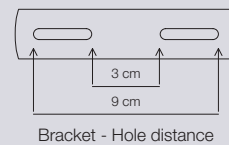

Grant Pendant

Masterbox	Qty 3
Size	H: 29,23 cm, W: 14,5 cm, L: 69,3 cm
Canopy	Color: Black/Brass, Material: Metal Ø: 10 cm, H: 2,5 cm
Material	Metal/Glass
IP Class	IP20, Class 2
Light source	E14, Max. 25W, Excl. light source,
Features	Modern and glamour style, Mixed materials, metal and mouthblown glass Three glass domes that emits a soft light