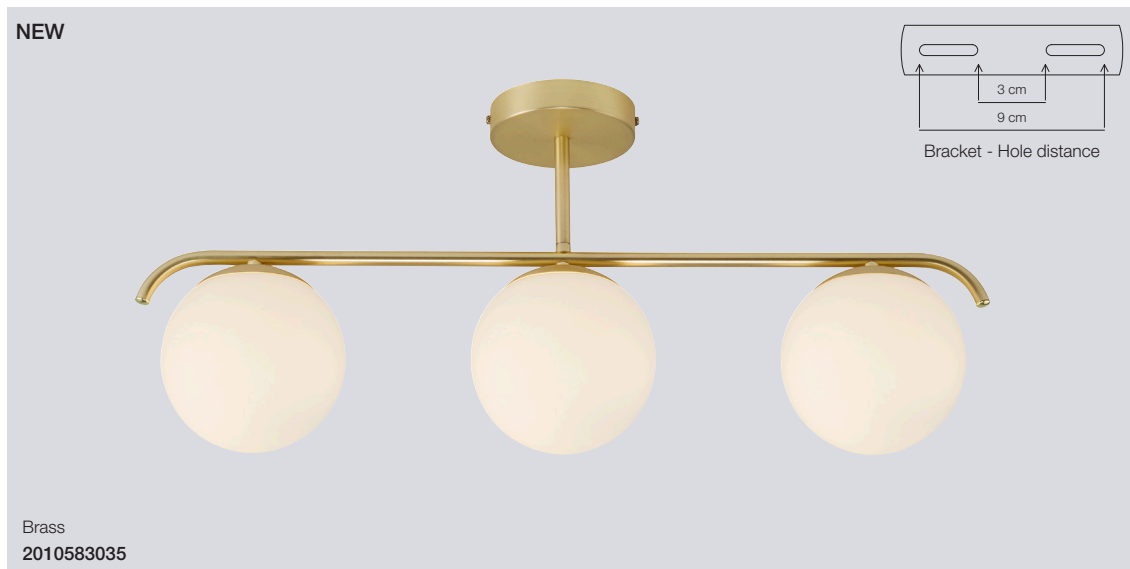

Brass
2010583035

Grant Pendant

Masterbox	Qty 3
Size	H: 29,23 cm, W: 14,5 cm, L: 69,3 cm
Canopy	Color: Black/Brass, Material: Metal Ø: 10 cm, H: 2,5 cm
Material	Metal/Glass
IP Class	IP20, Class 2
Light source	E14, Max. 25W, Excl. light source,
Features	Modern and glamour style, Mixed materials, metal and mouthblown glass Three glass domes that emits a soft light