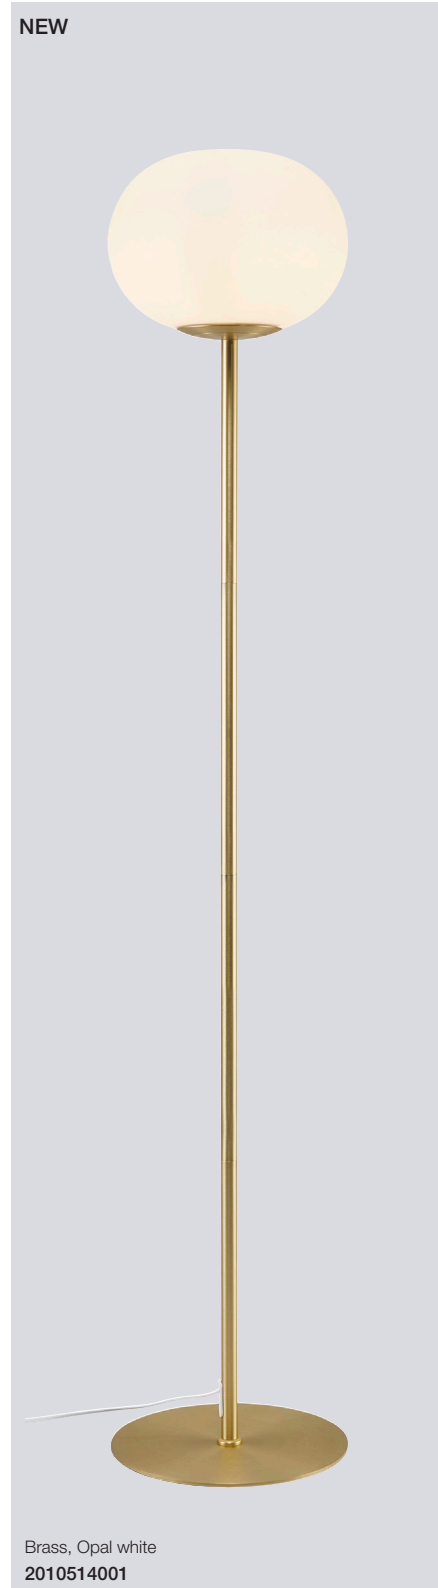

Brass
opal white
2010506001

Black, Smoked
2010514047

Alton Ceiling

Masterbox	Qty 3
Size	H: 24 cm, W: 27,5 cm, L: 27,5 cm, Shade Ø: 27,5 cm, Shade H: 21,5 cm
Canopy	Color: Brass/Black, Material: Metal Ø: 12,6 cm, H: 2,5 cm
Material	Glass/Metal
IP Class	IP20, Class 2
Light source	E27, Max. 25W, Excl. light source,
Features	Mouthblown glass, Modern and glamour style, Opal white mouthblown glass and exclusive brass

Black, Smoked
47645047

Alton Table

Masterbox	Qty 3
Size	H: 29 cm, Shade Ø: 20 cm
Material	Glass/Metal
IP Class	IP20, Class 2
Cable	Textile cable: Black 150 cm non replaceable Switch on cable
Light source	E14, Max. 15W, Excl. light source,
Features	Mouthblown glass, Modern and glamour style, Opal white mouthblown glass and exclusive brass

Alton Floor

Masterbox	Qty 2
Size	H: 150 cm, W: 28 cm, L: 28 cm, Shade Ø: 27,5 cm, Pipe Ø: 1,9 cm, Base Ø: 28 cm
Material	Metal/Glass
IP Class	IP20, Class 2
Cable	Cable: White/Black 150 cm non replaceable Switch on cable
Light source	E27, Max. 25W, Excl. light source,
Features	Mouthblown glass, Modern and glamour style, Opal white mouthblown glass and exclusive brass