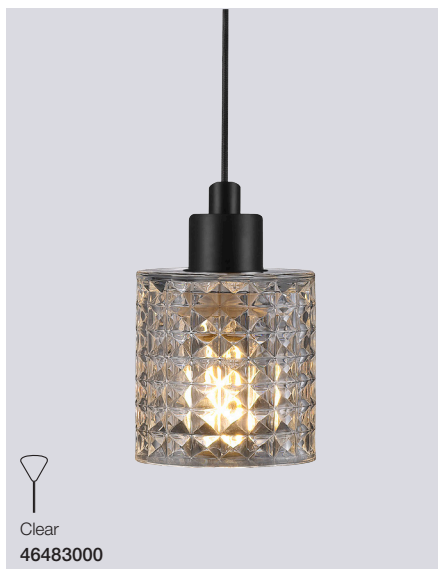

Amber
45263027

Smoked
45263047

Jelly Pendant

Masterbox	Qty 2
Size	H: 22,8 cm, W: 39 cm, L: 39 cm, Shade Ø: 39 cm
Material	Glass/Metal
IP Class	IP20, Class 2
Cable	Textile cable: White 200 cm non replaceable
Canopy	Color: Brass, Material: Metal Ø: 12,5 cm, H: 2,5 cm
Light source	E27, Max. 40W, Excl. light source,
Features	Mouthblown glass, Adjustable balance construction with wire, Opal inner shade, that creates a nice soft light

Alrun Pendant

Masterbox	Qty 2
Size	H: 20 cm, Shade Ø: 26 cm
Material	Glass
IP Class	IP20, Class 2
Cable	Textile cable: Black 300 cm non replaceable
Canopy	Color: Black, Material: Plastic Ø: 12,7 cm, H: 2,5 cm
Light source	E27, Max. 60W, Excl. light source,
Features	Mouthblown glass

Amber
46483027

Smoked
46483047

Amber
46645027

Smoked
46645047

Hollywood Pendant

Masterbox	Qty 3
Size	Shade Ø: 10,8 cm, Shade H: 17,7 cm
Material	Glass/Metal
IP Class	IP20, Class 2
Cable	Textile cable: Black 300 cm non replaceable
Canopy	Color: Black, Material: Plastic Ø: 11 cm, H: 7 cm
Light source	E27, Max. 60W, Excl. light source,
Features	Glass