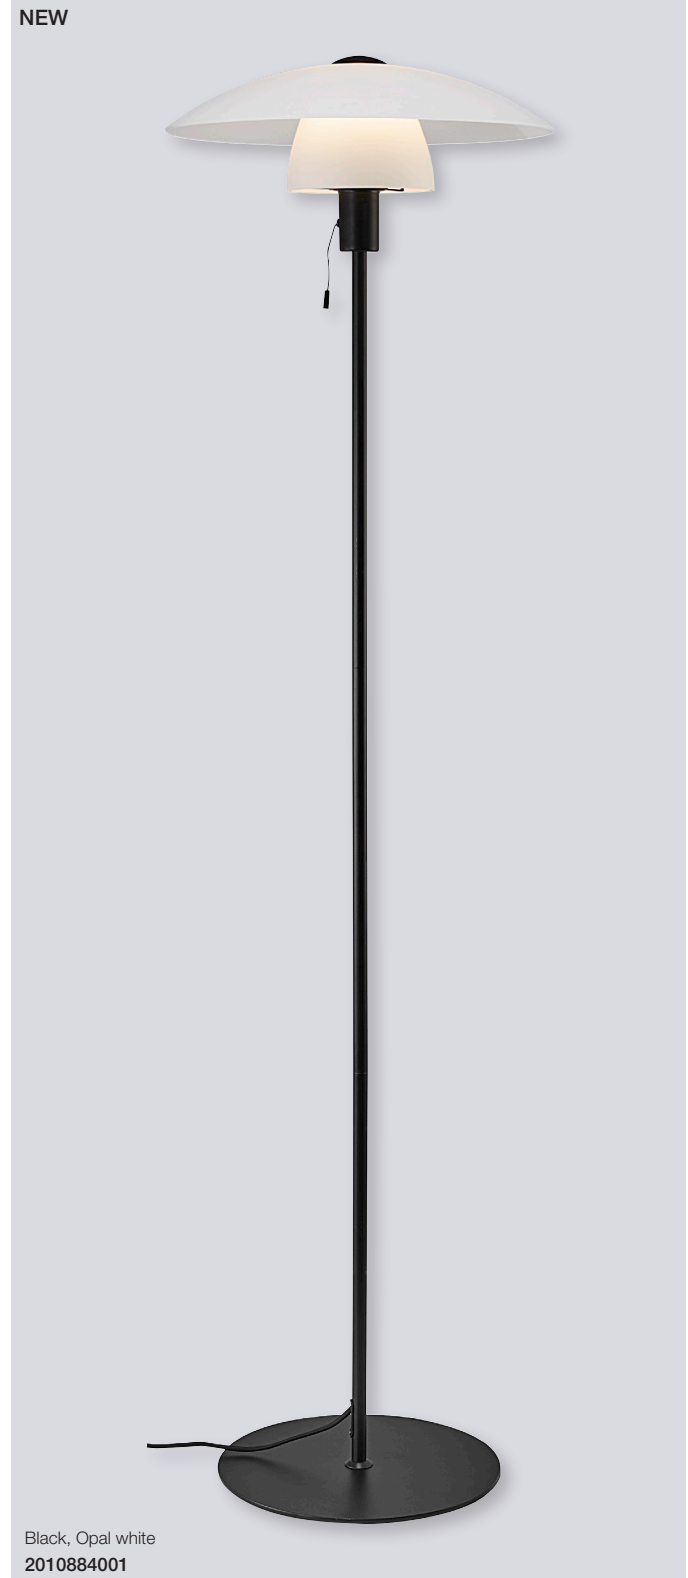

Verona Pendant

Masterbox	Qty 3
Size	H: 18,8 cm, W: 40 cm, L: 40 cm, Shade Ø: 40 cm
Material	Glass/Metal
IP Class	IP20, Class 2
Cable	Textile cable: Black 200 cm non replaceable
Canopy	Color: Black, Material: Plastic Ø: 12,2 cm, H: 8,6 cm
Light source	E27, Max. 40W, Excl. light source,
Features	Glass, Mouthblown opal glass that emits a soft light, Decorative black top

Verona Table

Masterbox	Qty 3
Size	H: 40 cm, W: 27,5 cm, L: 27,5 cm, Shade Ø: 27,5 cm, Pipe Ø: 1,15 cm, Base Ø: 15 cm
Material	Glass/Metal
IP Class	IP20, Class 2
Cable	Textile cable: Black 150 cm non replaceable Switch on fixture
Light source	E27, Max. 15W, Excl. light source,
Features	Glass, Mouthblown opal glass that emits a soft light, Decorative black top

Verona Floor

Masterbox	Qty 2
Size	H: 150 cm, W: 40 cm, L: 40 cm, Shade Ø: 40 cm, Pipe Ø: 1,55 cm, Base Ø: 30 cm
Material	Glass/Metal
IP Class	IP20, Class 2
Cable	Textile cable: Black 150 cm non replaceable Switch on fixture
Light source	E27, Max. 25W, Excl. light source,
Features	Glass, Mouthblown opal glass that emits a soft light, Decorative black top