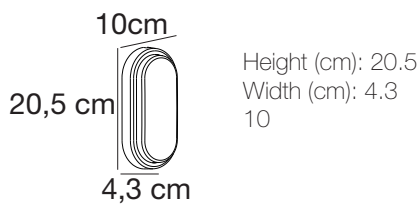

### Cuba Bright Oval

Item number: 2019191003 Black  
EAN: 5704924004728

Packaging unit 3  
Material: Plastic/Aluminium  
IP54, Class 2 (Double isolated), 230V  
LED MODUL, Light source incl. 14w led  
Parallel connection not possible