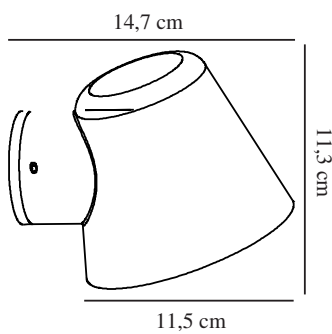

ALERIA | WALL LIGHT | GALVANIZED

2019131031

nordlux®

Voltage (V): 230 Volt
 IP degree: IP44
 Maximum bulb wattage (W): 35W
 Class (Class 1, Class 2, Class 3):
 Class 1 (Earth contact)
 Socket type: GU10
 Parallel connection: False

Primary material: Galvanized steel
 Secondary material: Glass
 Suitable for Seaside: True
 Colour: Galvanized

Height (cm): 11.3
 Width (cm): 11.5
 Shade Diameter (cm): 11.5
 Projection (cm): 14.4

EAN: 5704924014673
 TUN: 2310353
 Item Number: 2019131031
 Pcs Per Master Carton: 3

Sales Box Height (cm): 10.6
 Sales Box Width(cm): 15.3
 Sales Box Depth (cm): 12.3
 Sales Box Volume m³ : 0.002
 Product net weight (kg): 0.4

- **Modern and compact design** • **Designed for both outdoor and bathroom use** • **Prevents light pollution**
- **Durable material that is well-suited for harsh weather** • **15-year guarantee on extensive**