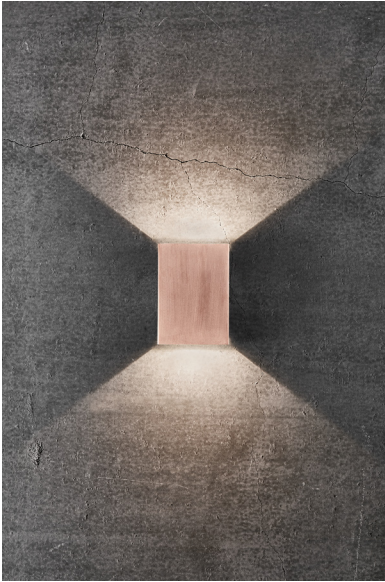

nordlux®

Height (cm): 14.9
Width (cm): 4.5
10.6

Fold 10

Item number: 2019041030 Copper
EAN: 5704924000546

Packaging unit 3
Material: Copper/Plastic
IP54, Class 1 (Earth contact), 230V
LED MODUL, Light source incl. 2x3,5w led

"Fold a sheet of paper, place a bulb behind - and you have a lamp." Although the reality is not that simple, designer Henrik Bønnelycke wants the light to appear as if it is. In terms of shape, Fold is brightly clear, where the selected details and latest LED technology are in focus. The magnetic shade makes the installation simple and the design distinct without visible screws. The light shines up and down, and the four included light patterns change the light based on desire and personal style and are also an element for light dimming.