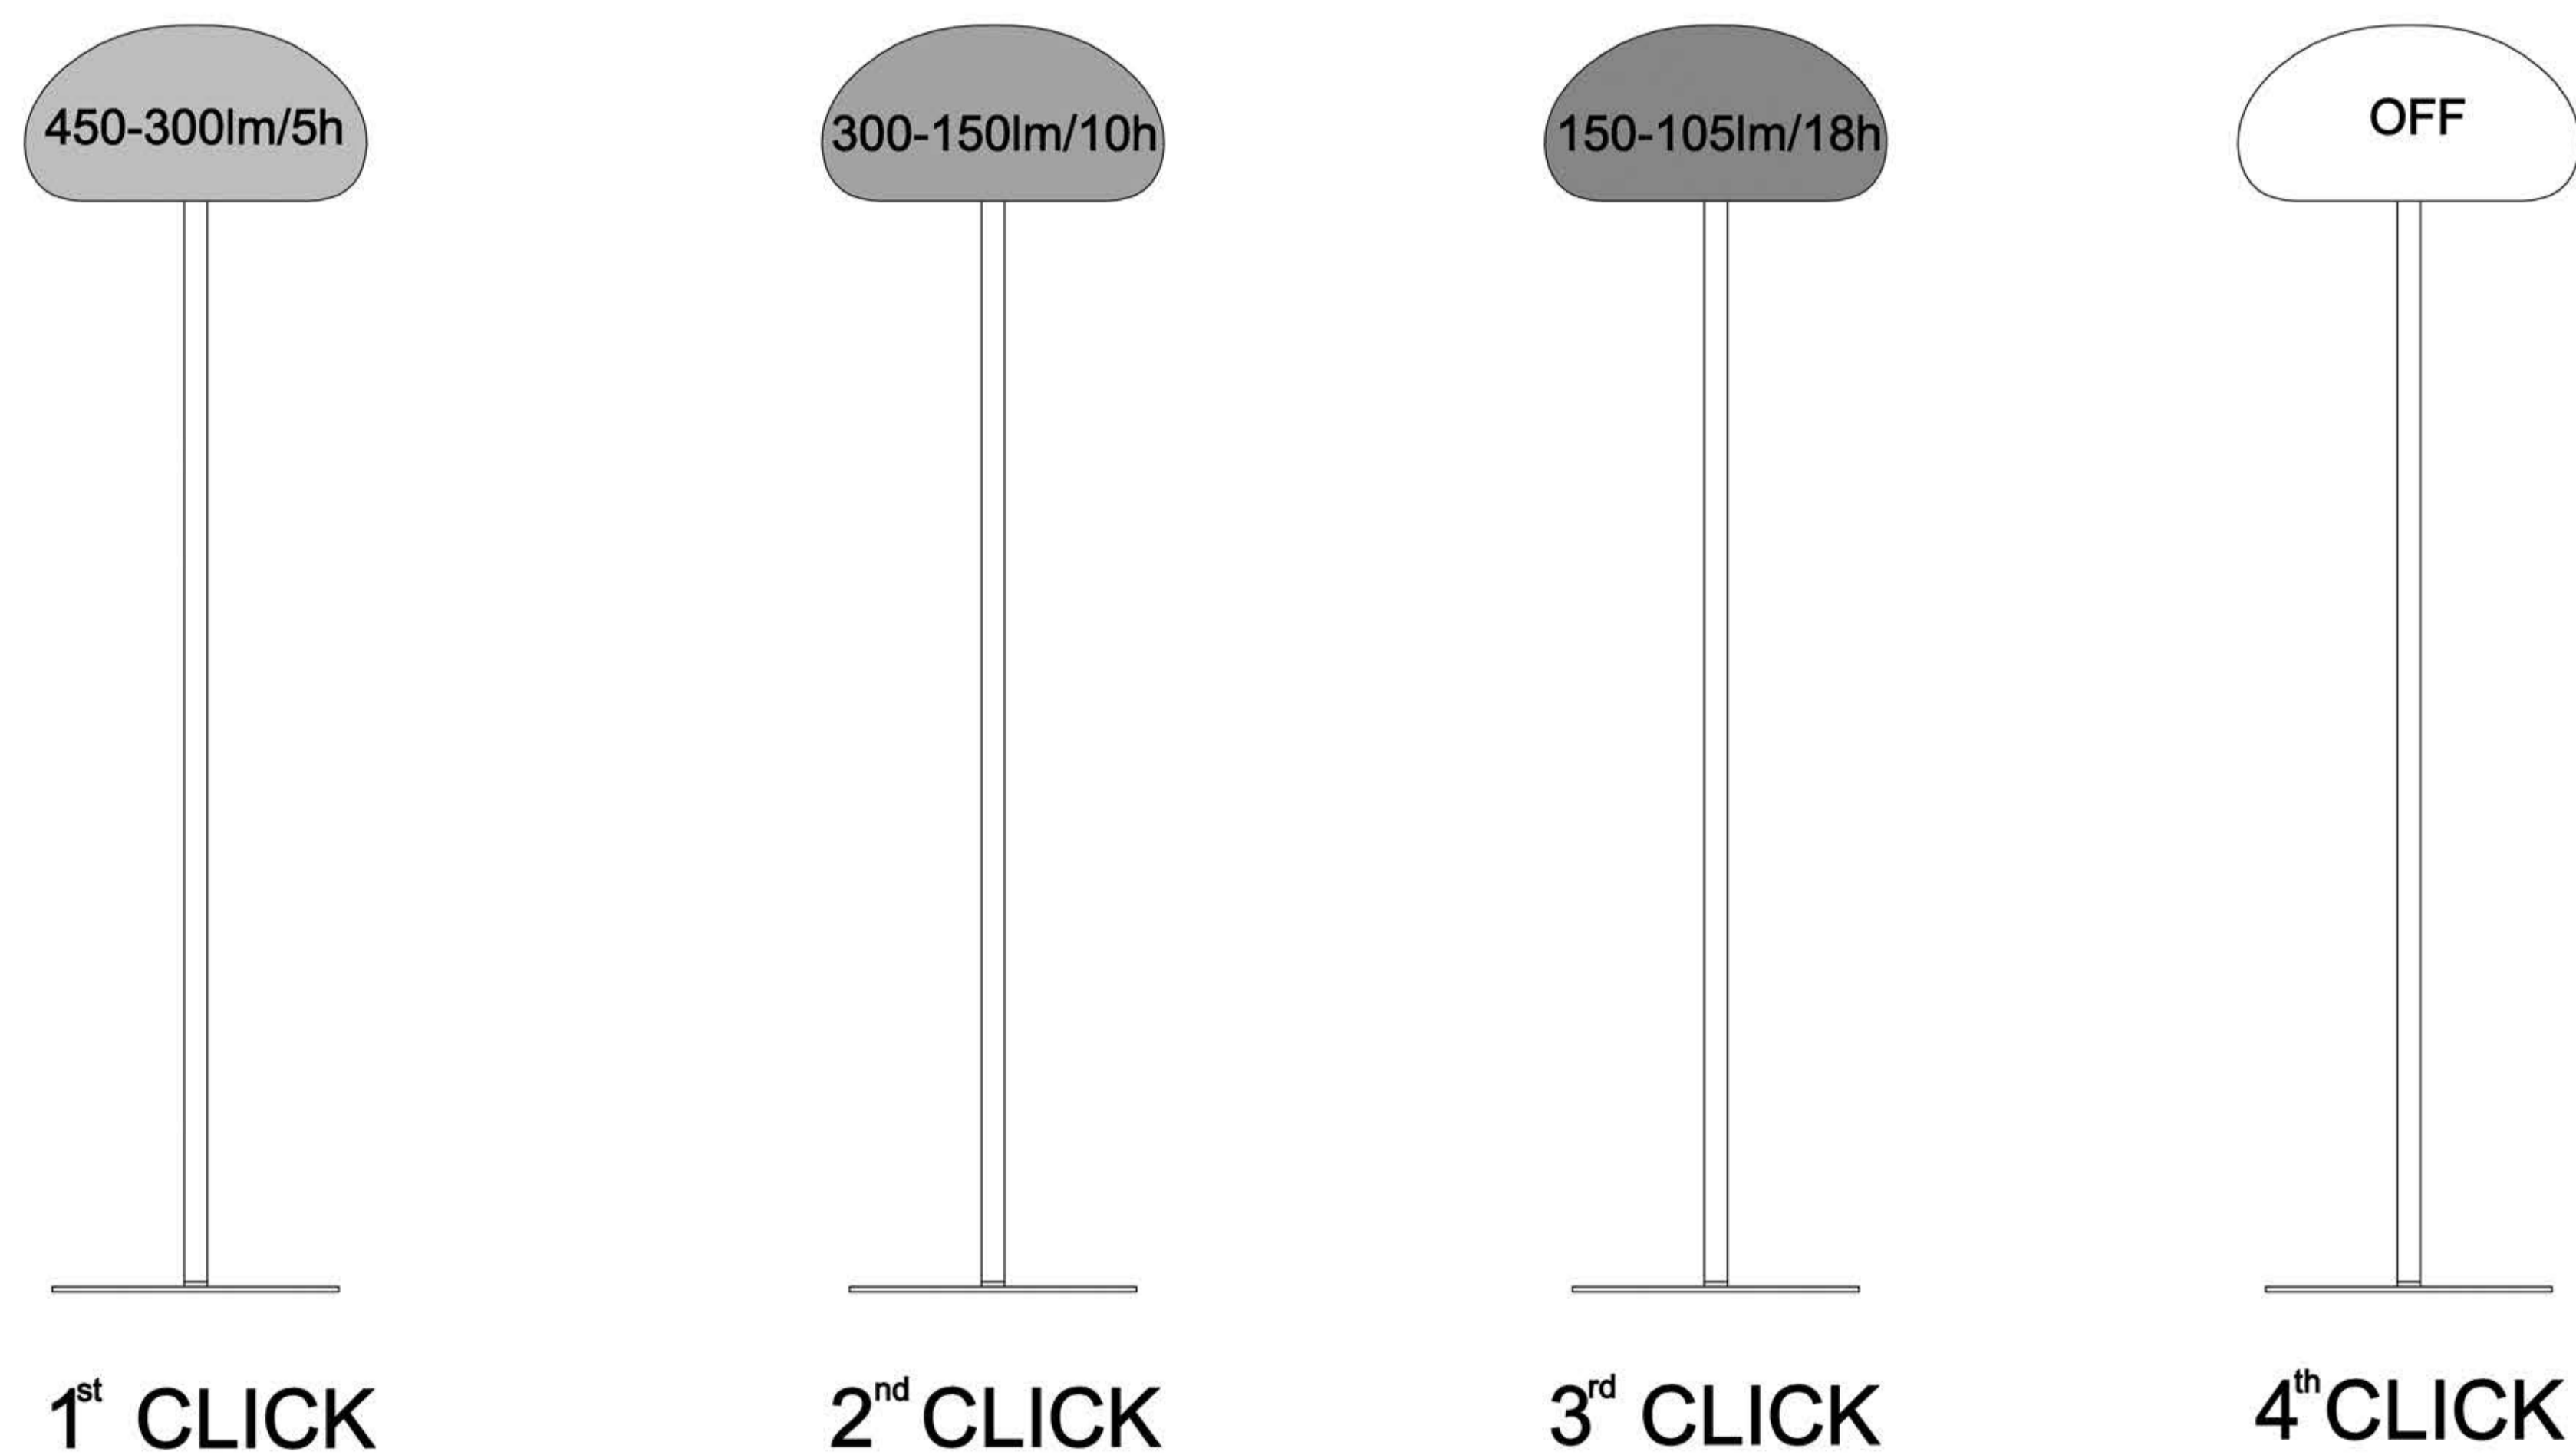

### 3-STEP MOODMAKER™

## Warning

\* This luminaire has been designed to be used in operating temperatures between  $-20^{\circ}$  and  $+45^{\circ}\text{C}$ . If luminaire is used in other ambient temperatures, the life of the battery may be reduced and not work properly. Don't leave this product under direct sunlight.