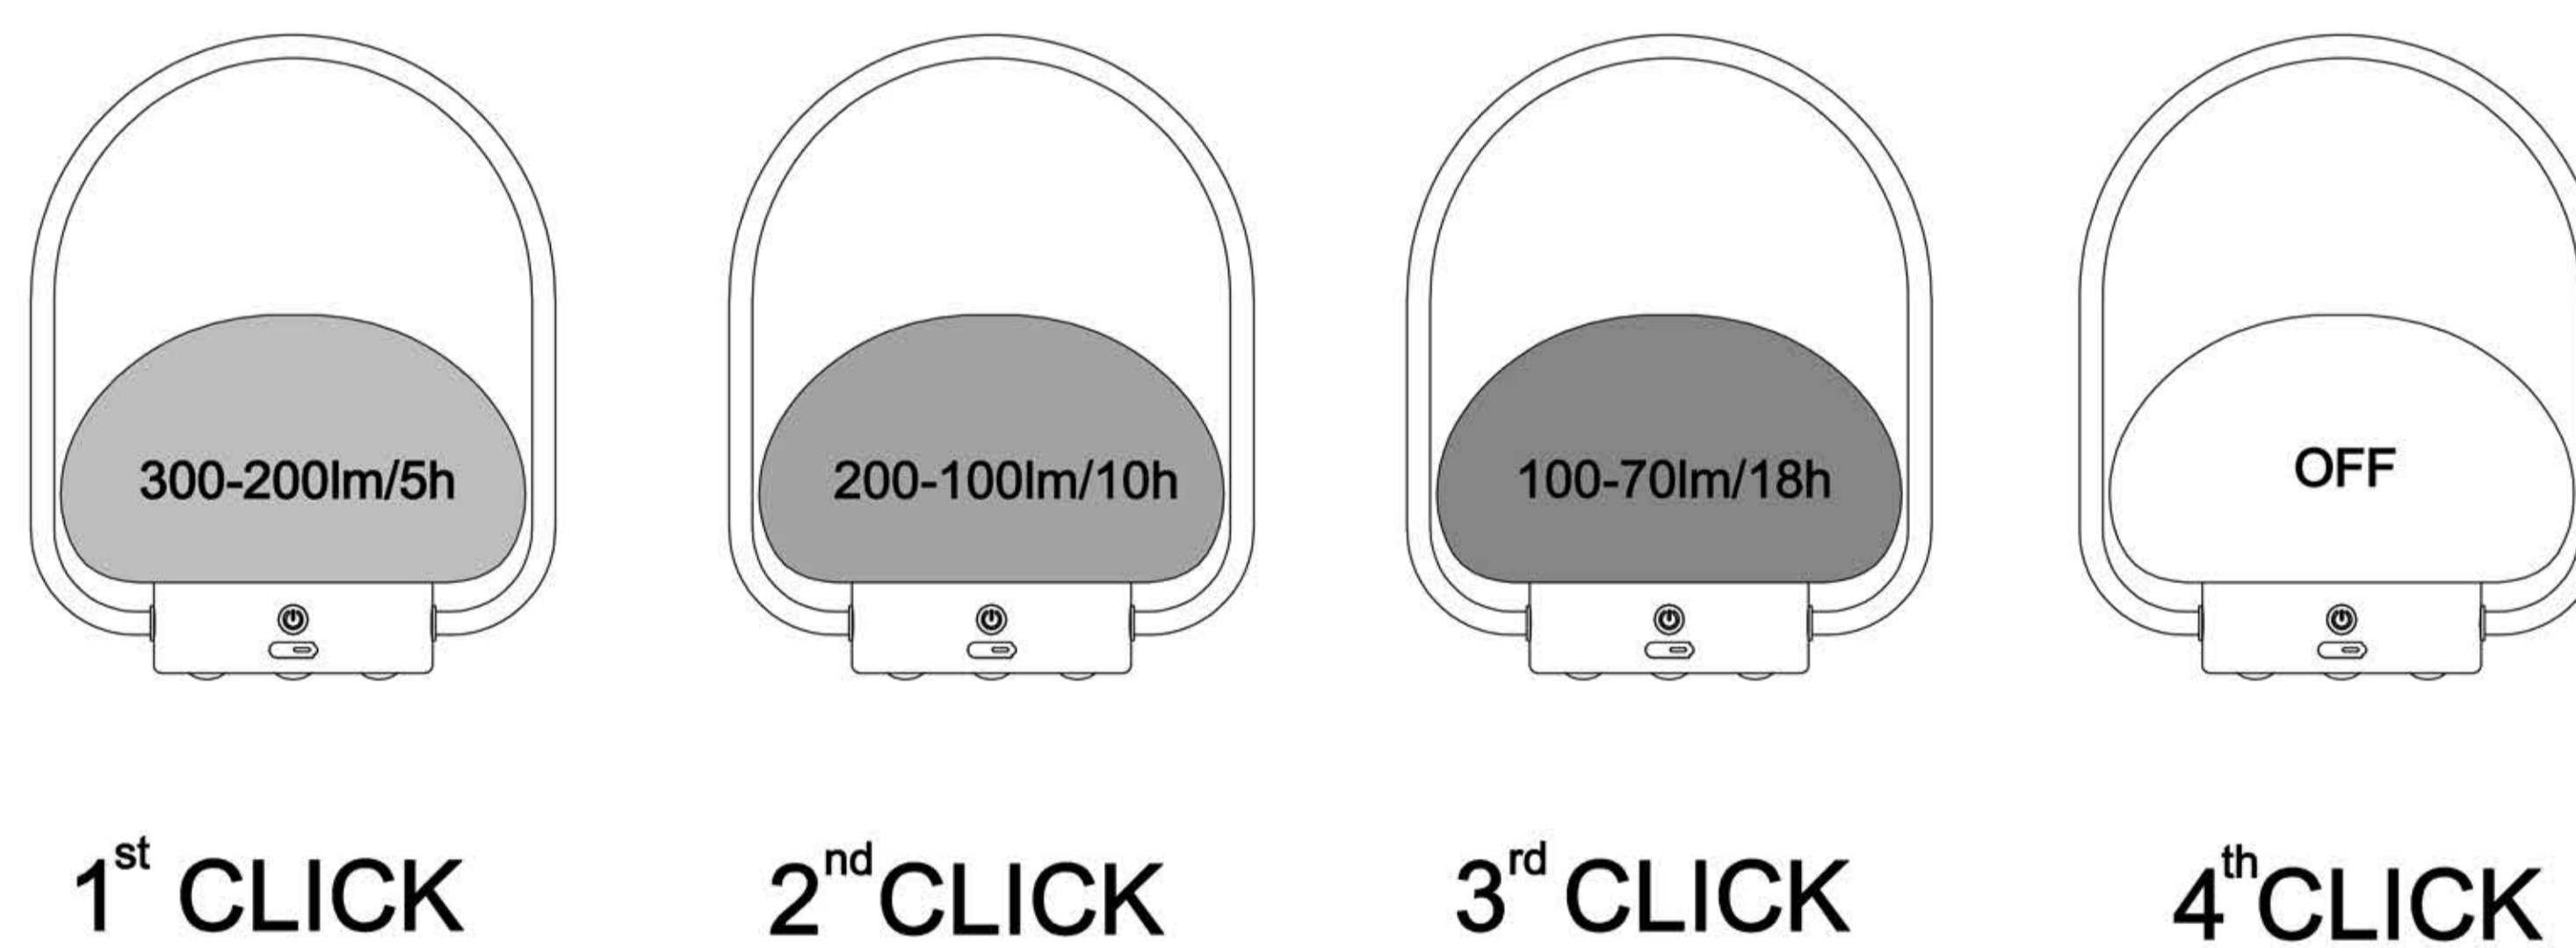

3-STEP MOODMAKER™

Warning

* This luminaire has been designed to be used in operating temperatures between -20° and +45°C. If luminaire is used in other ambient temperatures, the life of the battery may be reduced and not work properly. Don't leave this product under direct sunlight.

* When replacing the battery, replace the battery with the same specifications as indicated on the supplied battery.