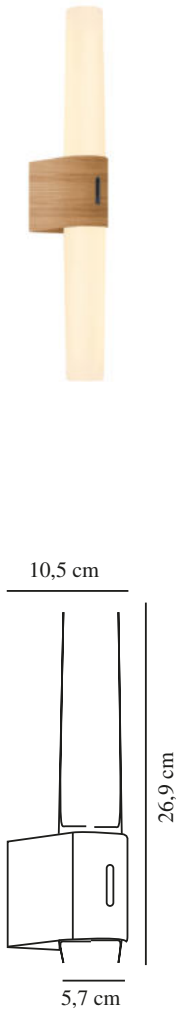

HELVA DOUBLE BASIC | WALL LIGHT | WOOD FOIL

nordlux®

2015311004

Voltage (V): 230 Volt
 IP degree: IP44
 Class (Class 1, Class 2, Class 3):
 Class 2 (Double isolated)
 Socket type: LED Module

Primary material: Plastic
 Secondary material: Plastic
 Colour: Wood Foil

Width (cm): 5.7
 Length (cm): 42.5

EAN: 5704924016554
 TUN: 2342888
 Item Number: 2015311004
 Pcs Per Master Carton: 3
 Sales Box Height (cm): 6

Sales Box Width(cm): 14
 Sales Box Depth (cm): 43
 Sales Box Volume m³ : 0.0036
 Product net weight (kg): 0.48

Brightness of light (Lumen): 900
 Colour temperature (Kelvin): 3000
 Ra-value : 90
 Lifetime (hours): 25000
 Energy class: F
 Actual watt (W): 9

- Cabinet bracket included • Vertical and horizontal installation possible
- 5-year LED guarantee