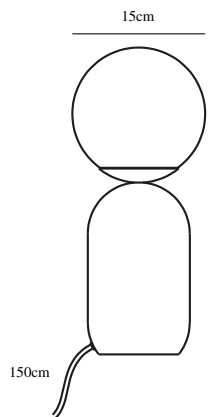

**NOTTI | TABLE LAMP | TERRACOTTA**

2011035059

**nordlux®**

Voltage (V): 220-240 Volt  
 IP degree: IP20  
 Maximum bulb wattage (W): 25W  
 Class (Class 1, Class 2, Class 3):  
 Class 2 (Double isolated)  
 Bulb base: E14  
 Switch placement: On the cable  
 Parallel connection: False

Primary material: Metal  
 Secondary material: Glass  
 Color of the cable: White  
 Length of the cable (cm): 150  
 Surface material of the cable:  
 Textile  
 Is the cable replaceable: False  
 Color: Terracotta

Height (cm): 34.5  
 Width (cm): 15  
 Shade Diameter (cm): 15  
 Outdoor base dimension (cm): 12  
 Length (cm): 15

EAN: 5704924011603  
 TUN: 2276959  
 Item Number: 2011035059  
 Pcs Per Master Carton: 3

Sales Box Height (cm): 37.5  
 Sales Box Width(cm): 16  
 Sales Box Depth (cm): 16  
 Sales Box Volume m³ : 0.0096  
 Product net weight (kg): 1

- Organic shape and Nordic design expression • Opal white, mouth blown glass and matte metal
- Cozy and diffused light