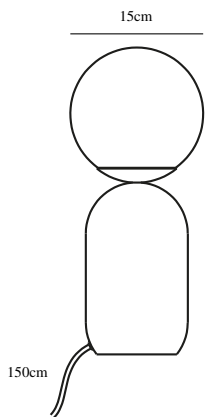

NOTTI | TABLE LAMP | GREEN

2011035023

nordlux®

Voltage (V): 220-240 Volt
 IP degree: IP20
 Maximum bulb wattage (W): 25W
 Class (Class 1, Class 2, Class 3):
 Class 2 (Double isolated)
 Bulb base: E14
 Switch placement: On the cable
 Parallel connection: False

Primary material: Metal
 Secondary material: Glass
 Color of the cable: White
 Length of the cable (cm): 150
 Surface material of the cable:
 Textile
 Is the cable replaceable: False
 Color: Green

Height (cm): 34.5
 Width (cm): 15
 Shade Diameter (cm): 15
 Outdoor base dimension (cm): 12
 Length (cm): 15

EAN: 5704924011597
 TUN: 2276942
 Item Number: 2011035023
 Pcs Per Master Carton: 3

Sales Box Height (cm): 37.5
 Sales Box Width(cm): 16
 Sales Box Depth (cm): 16
 Sales Box Volume m³ : 0.0096
 Product net weight (kg): 1

- Organic shape and Nordic design expression • Opal white, mouth blown glass and matte metal
- Cozy and diffused light

Notti has an organic and harmonic shape in a light, Nordic design expression. Here simplicity and softness is key - the rounded, matte base is a nice contrast to the white opal glass dome that contributes to visual volume and a soft glare-free light.