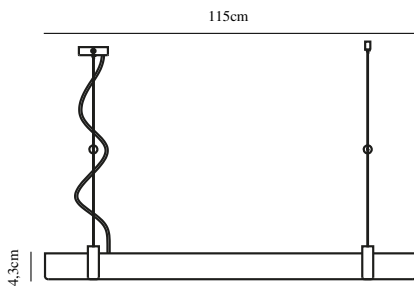

LILT | PENDANT | DARK GREY STEEL

2010603051

nordlux®

Voltage (V): 220-240 Volt
IP degree: IP20
Class (Class 1, Class 2, Class 3):
Class 2 (Double isolated)
Bulb base: LED Module
Dimmerable: True
Switch placement: On the base
Parallel connection: False

Primary material: Metal
Secondary material: Plastic
Color of the cable: Black
Length of the cable (cm): 200
Surface material of the cable:
Textile
Is the cable replaceable: False
Color: Dark grey steel

Height (cm): 10.2
Width (cm): 115
Shade Diameter (cm): 3.7
Length (cm): 4.3
Projection (cm): 4.3

EAN: 5704924011580
TUN: 2276962
Item Number: 2010603051
Pcs Per Master Carton: 3

Sales Box Height (cm): 6
Sales Box Width (cm): 127
Sales Box Depth (cm): 12
Sales Box Volume m³ : 0.0091
Product net weight (kg): 2.1

Brightness of light (Lumen): 2200
Color Temperature (K): 2700
Ra-value : 80
Lifetime (h): 30000
Beam Angle (°) : 116
Energy Class: E
Actual Watt (W): 28

- Minimalist and streamlined design • 3-step Moodmaker™ dimming operated from wall switch • Rough surface and decorative fittings
- Perfect above the dining or kitchen table • Industrial look in gun metal