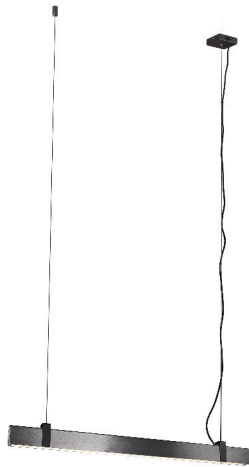

LILT | PENDANT | DARK GREY STEEL

2010603051

nordlux®

Voltage (V): 220-240 Volt
 IP degree: IP20
 Class (Class 1, Class 2, Class 3):
 Class 2 (Double isolated)
 Bulb base: LED Module
 Dimmerable: True
 Switch placement: On the base
 Parallel connection: False

Primary material: Metal
 Secondary material: Plastic
 Color of the cable: Black
 Length of the cable (cm): 200
 Surface material of the cable:
 Textile
 Is the cable replaceable: False
 Color: Dark grey steel

Functionality and design comes beautifully together in the Lilt series. Lilt has a uniformly illuminated surface throughout the lamp, and is equipped with built-in three-step Moodmaker™ functionality that gives you the opportunity to easily change the light according to your needs from your regular wall switch.

The simplicity of the pendant is emphasized by two beautiful black fittings that contrast the stringent rectangular gun metal surface. Perfect above the long dining or kitchen table.

www.nordlux.com