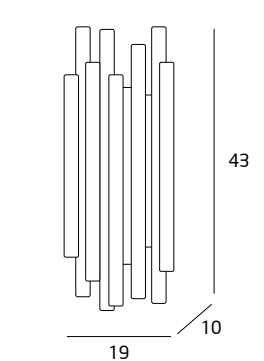

W0153 MIEDŹ / COPPER
W0153D MIEDŹ / COPPER
W0186 CHROM / CHROME
W0186D CHROM / CHROME
W0187 ŻŁOTO / GOLD
W0187D ŻŁOTO / GOLD

8x1W LED 230V
360lm 3000K

METAL, AKRYL
/ METAL, ACRYLIC