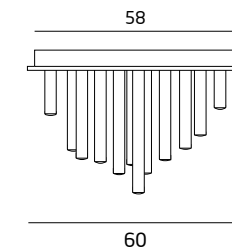

C0093 MIEDŹ / COPPER
C0115 CHROM / CHROME
C0115D CHROM / CHROME

33x1W LED 230V
 1980lm 3000K

METAL, AKRYL
 / METAL, ACRYLIC

C0116 MIEDŹ / COPPER
C0117 CHROM / CHROME

10x1W LED 230V
 600lm 3000K

METAL, AKRYL
 / METAL, ACRYLIC