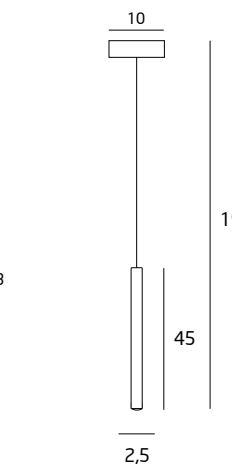

C0093 MIEDŹ / COPPER
C0115 CHROM / CHROME
C0115D CHROM / CHROME

33x1W LED 230V
 1980lm 3000K

METAL, AKRYL
 / METAL, ACRYLIC

C0116 MIEDŹ / COPPER
C0117 CHROM / CHROME

10x1W LED 230V
 600lm 3000K

METAL, AKRYL
 / METAL, ACRYLIC

10x1W LED 230V
 600lm 3000K

METAL, AKRYL
 / METAL, ACRYLIC

P0171 MIEDŹ / COPPER
P0172 CHROM / CHROME
P0202 BIAŁE / WHITE
P0203 CZARNE / BLACK
P0204 ŻŁOTO / GOLD

1x1W LED 230V
 60lm 3000K

METAL, AKRYL
 / METAL, ACRYLIC