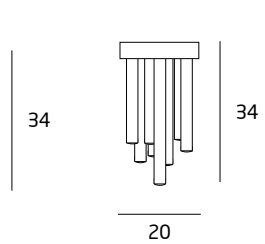

C0093 MIEDŹ / COPPER
C0115 CHROM / CHROME
C0115D CHROM / CHROME

33x1W LED 230V
 1980lm 3000K

METAL, AKRYL
 / METAL, ACRYLIC

C0116 MIEDŹ / COPPER
C0117 CHROM / CHROME

10x1W LED 230V
 600lm 3000K

METAL, AKRYL
 / METAL, ACRYLIC