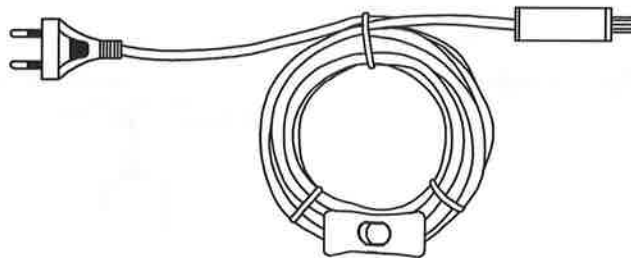

107522/107523