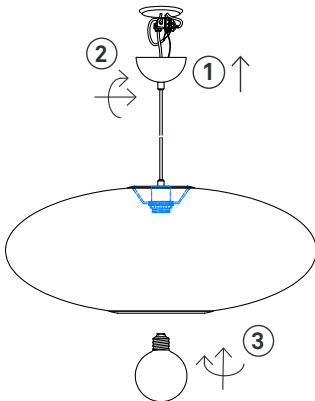

Instructions

Type nr: 20241-24

1.

2.

Contents

- A. Ceiling cup with cordset
- B. Shade

Not included with purchase

Light source E27 bulb, max 60W or 10W LED.