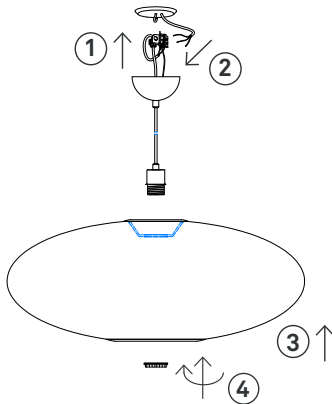

Instructions

Type nr: 20241-24

1.

2.

Contents

- A. Ceiling cup with cordset
- B. Shade

Not included with purchase

Light source E27 bulb, max 60W or 10W LED.