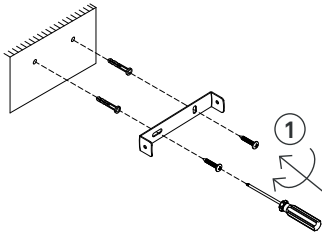

Instructions

Type nr: 20241-3

1.

Contents

- A. Wall bracket
- B. Wall lamp

Not included with purchase

Light source E14 bulb, max 40W or 6W LED.

Remember to use a LED bulb. Led bulbs use up to 85% less electricity than a traditional light bulb.