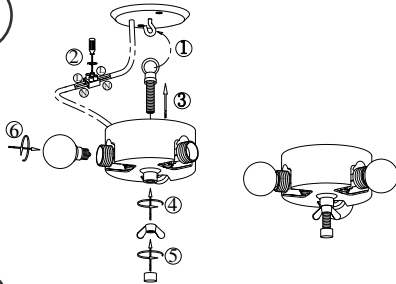

### Contents

A. Flush mount in textile

### Not included with purchase

Light source E14 bulb, max 40W or 6W LED.

Remember to use a LED bulb. Led bulbs use up to 85% less electricity than a traditional light bulb.

B