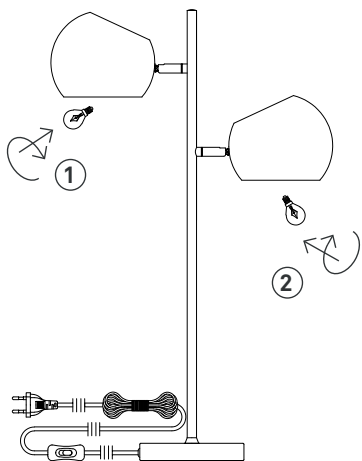

Instructions

Type nr: 20233-14

Contents

A. Table lamp in metal

Not included with purchase

Light source E14 bulb, max 40W or 6W LED.

Remember to use a LED bulb. Led bulbs use up to 85% less electricity than a traditional light bulb.