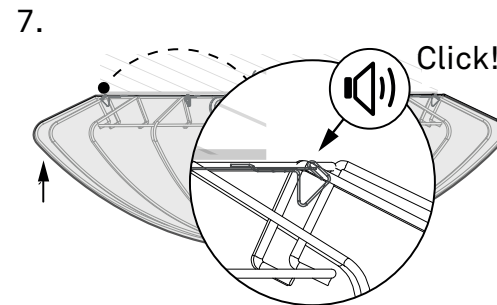

# Camellia

Instructions

Art. no. 108500 White

Tools needed for installation:

Light source E27

x2

Clean:

Thank you for purchasing this product from Markslöjd.  
This product is made entirely or substantially in Europe.  
We hope you will enjoy using this product and follow these instructions to ensure correct installation and care.