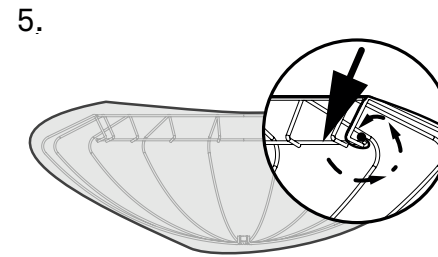

# Camellia

Instructions

Art. no. 108500 White

Tools needed for installation:

Light source E27

x2

Clean:

Thank you for purchasing this product from Markslöjd.  
This product is made entirely or substantially in Europe.  
We hope you will enjoy using this product and follow these instructions to ensure correct installation and care.