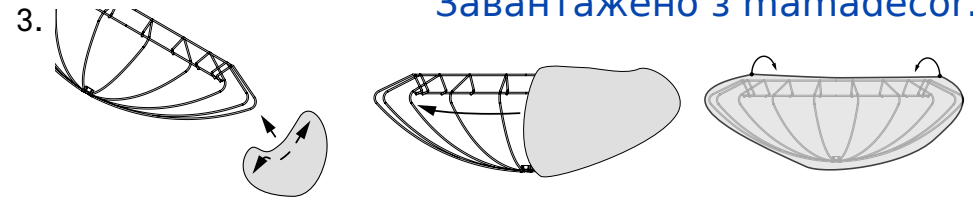

# Camellia

Instructions

Art. no. 108500 White

Tools needed for installation:

Light source E27

x2

Clean:

Thank you for purchasing this product from Markslöjd.  
This product is made entirely or substantially in Europe.  
We hope you will enjoy using this product and follow these instructions to ensure correct installation and care.