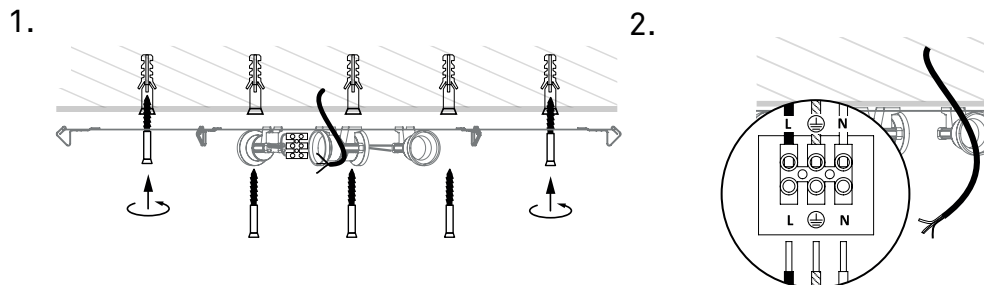

# Camellia

Instructions

Art. no. 108500 White

Tools needed for installation:

Light source E27

x2

Clean:

Thank you for purchasing this product from Markslöjd.  
This product is made entirely or substantially in Europe.  
We hope you will enjoy using this product and follow these instructions to ensure correct installation and care.