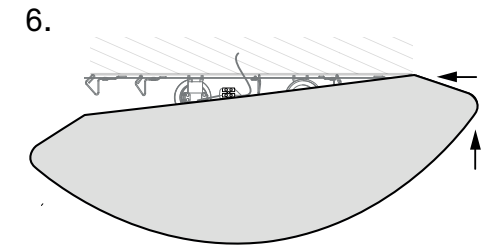

# Camellia

Instructions

Art. no. 108500 White

Tools needed for installation:

Light source E27

x2

Clean:

Thank you for purchasing this product from Markslöjd.  
This product is made entirely or substantially in Europe.  
We hope you will enjoy using this product and follow these instructions to ensure correct installation and care.