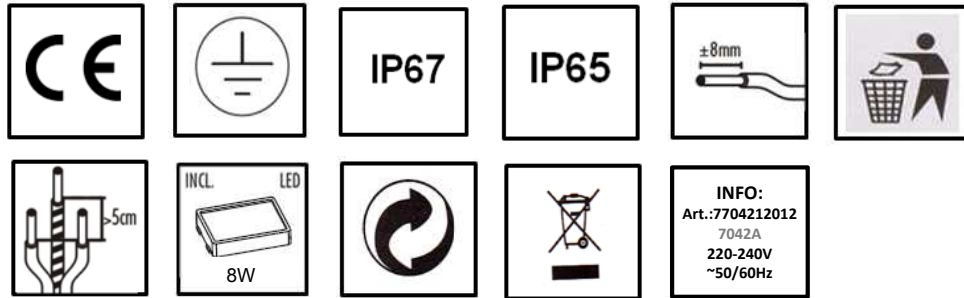

# LUTEC

**LUTEC Europe NV**

Ruiterijschool 14  
 B-2930 Brasschaat - Belgium  
 +32 3 284 51 62  
 info@lutec-europe.com  
 www.lutec.com

[www.lutec.com/services/global-network](http://www.lutec.com/services/global-network)