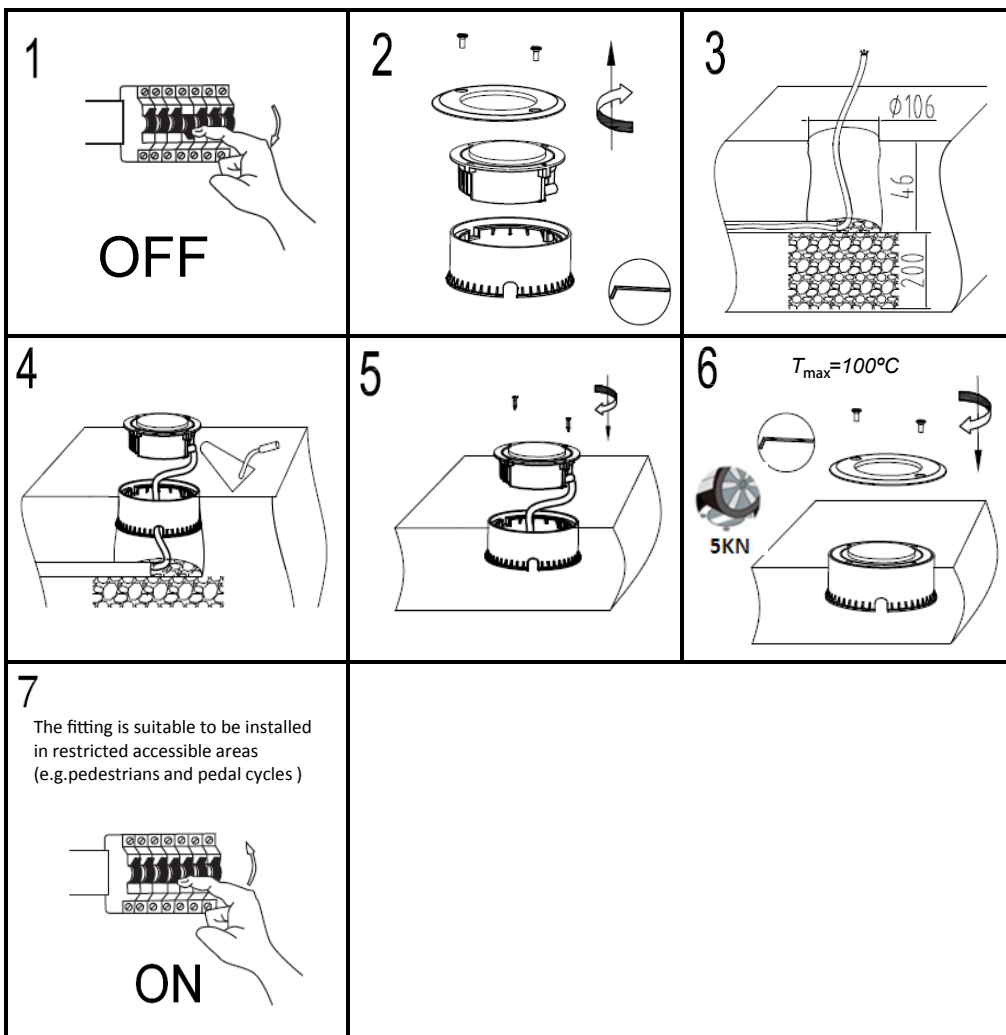

# LUTEC

**LUTEC Europe NV**

Ruiterijschool 14  
 B-2930 Brasschaat - Belgium  
 +32 3 284 51 62  
 info@lutec-europe.com  
 www.lutec.com

[www.lutec.com/services/global-network](http://www.lutec.com/services/global-network)