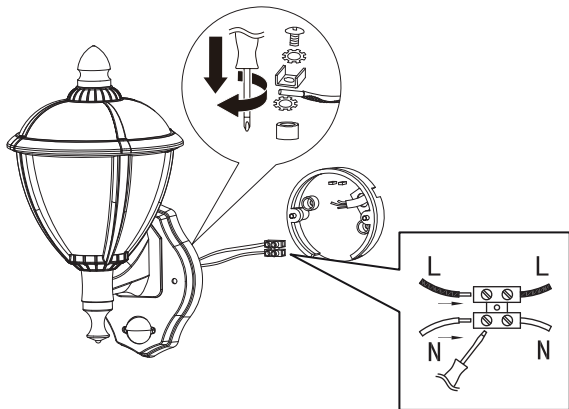

Ø 6mm

5

6

LUTEC Europe NV

Herentalsebaan 425
B-2160 Wommelgem - Belgium
+32 3 284 51 62
info@luteceurope.com
www.luteceurope.com

www.luteceurope.com/services/global-network