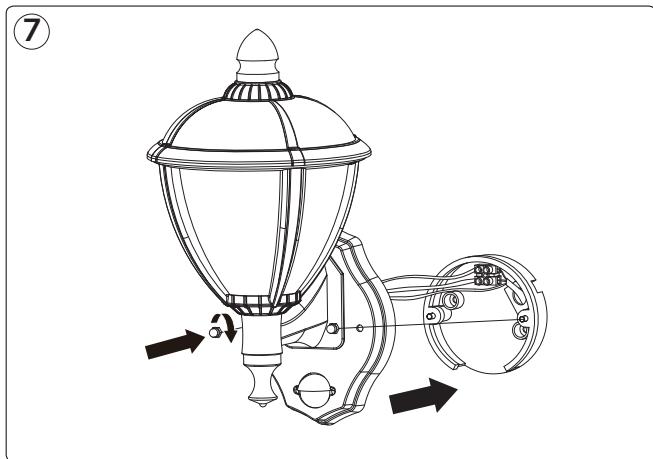

Ø 6mm

5

6

LUTEC Europe NV

Herentalsebaan 425
B-2160 Wommelgem - Belgium
+32 3 284 51 62
info@luteceurope.com
www.luteceurope.com

www.luteceurope.com/services/global-network