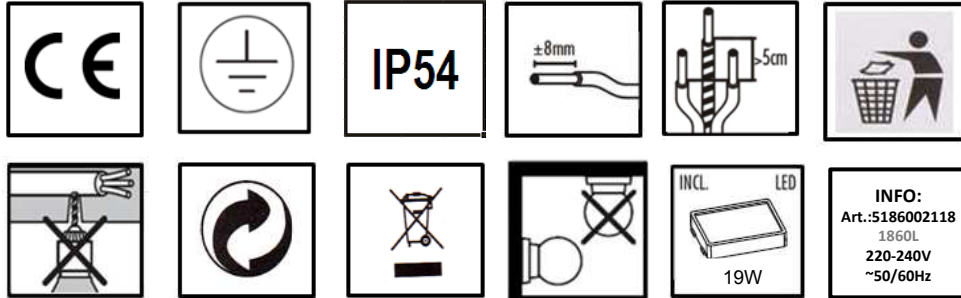

# LUTEC

**LUTEC Europe NV**

Ruiterijschool 14  
 B-2930 Brasschaat - Belgium  
 +32 3 284 51 62  
 info@lutec-europe.com  
 www.lutec.com

[www.lutec.com/services/global-network](http://www.lutec.com/services/global-network)