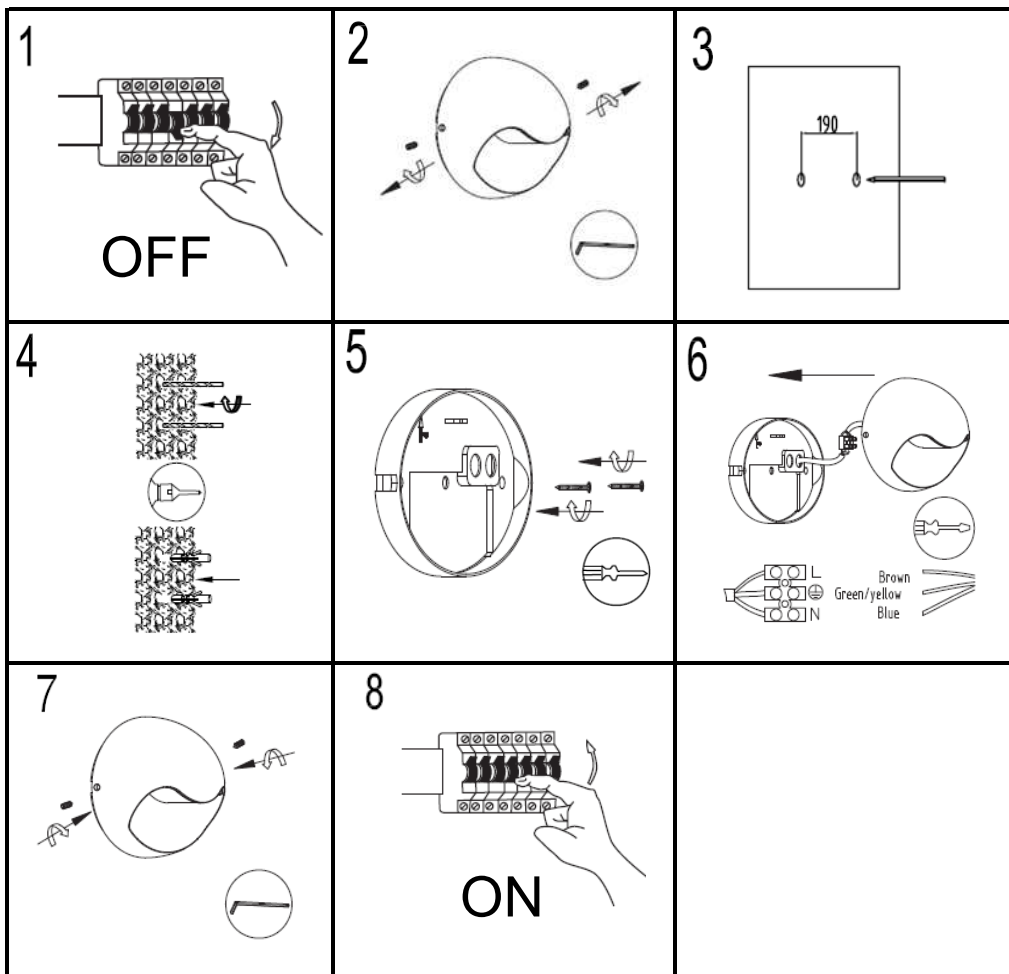

# LUTEC

**LUTEC Europe NV**

Ruiterijschool 14  
 B-2930 Brasschaat - Belgium  
 +32 3 284 51 62  
 info@lutec-europe.com  
 www.lutec.com

[www.lutec.com/services/global-network](http://www.lutec.com/services/global-network)