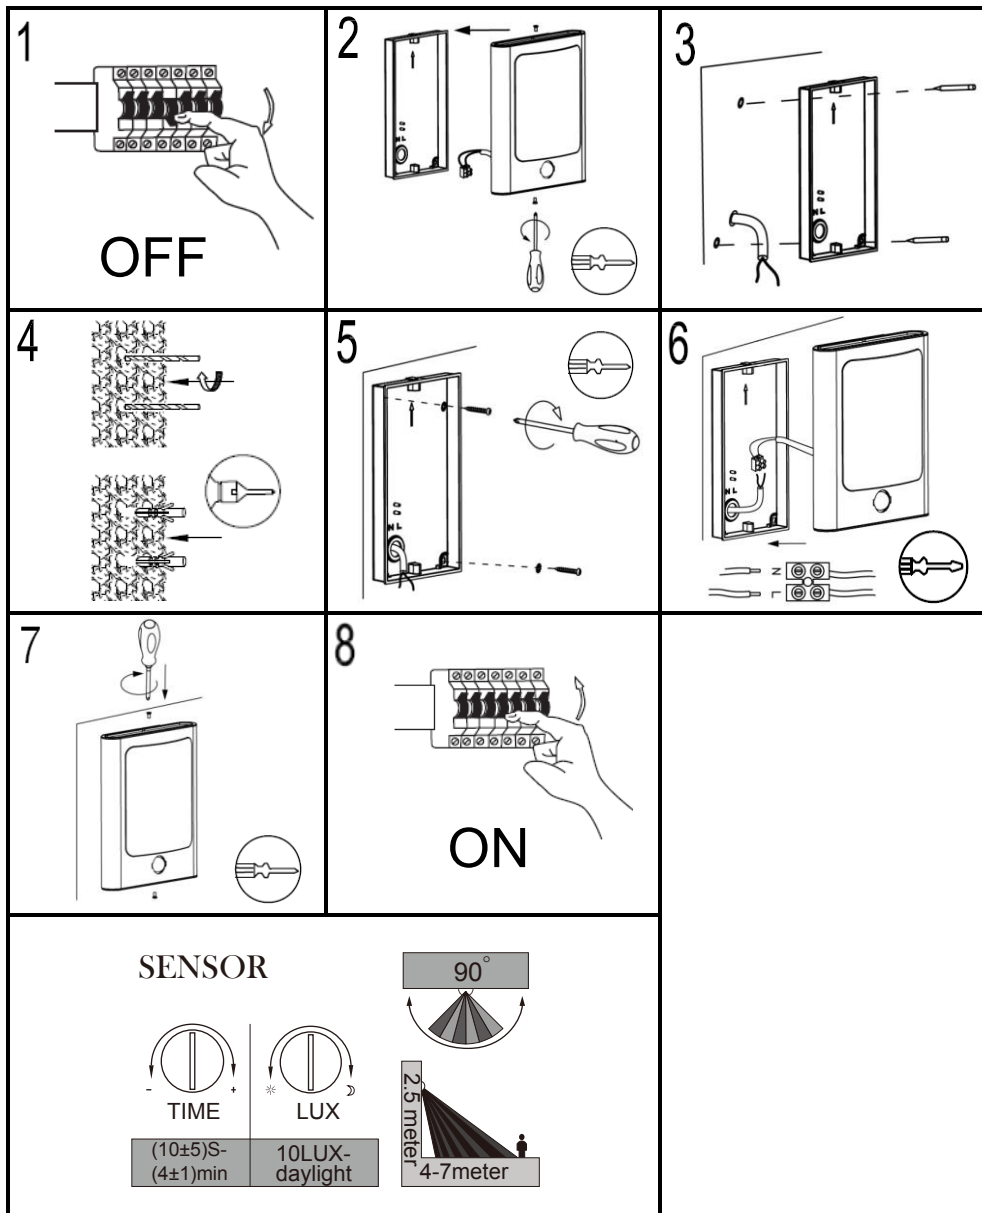

LUTEC

LUTEC Europe NV
 Ruiterschool 14
 B-2930 Brasschaat - Belgium
 +32 3 284 51 62
 info@lutec-europe.com
 www.lutec.com

www.lutec.com/services/global-network