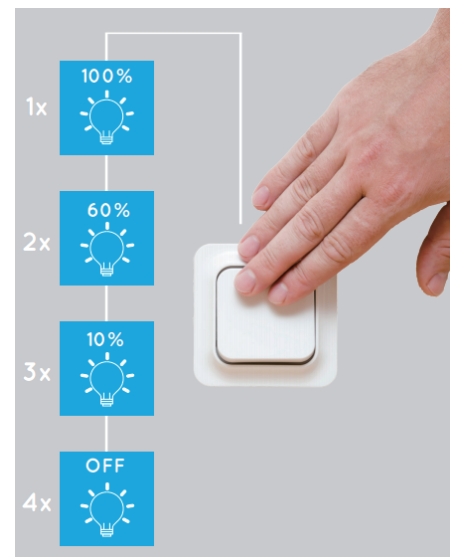

L U C I D E

Dit product bevat een lichtbron van energie-efficiëntieklasse G (oude klasse A+).
Ce produit contient une source lumineuse de classe énergétique G (ancienne A+).
This product contains a light source of energy efficiency class G (old class A+).
Dieses Produkt enthält eine Lichtquelle der Energieeffizienzklasse G (alte klasse A+).
Ten produkt zawiera źródło światła o klasie efektywności energetycznej G (stara klasa A+).