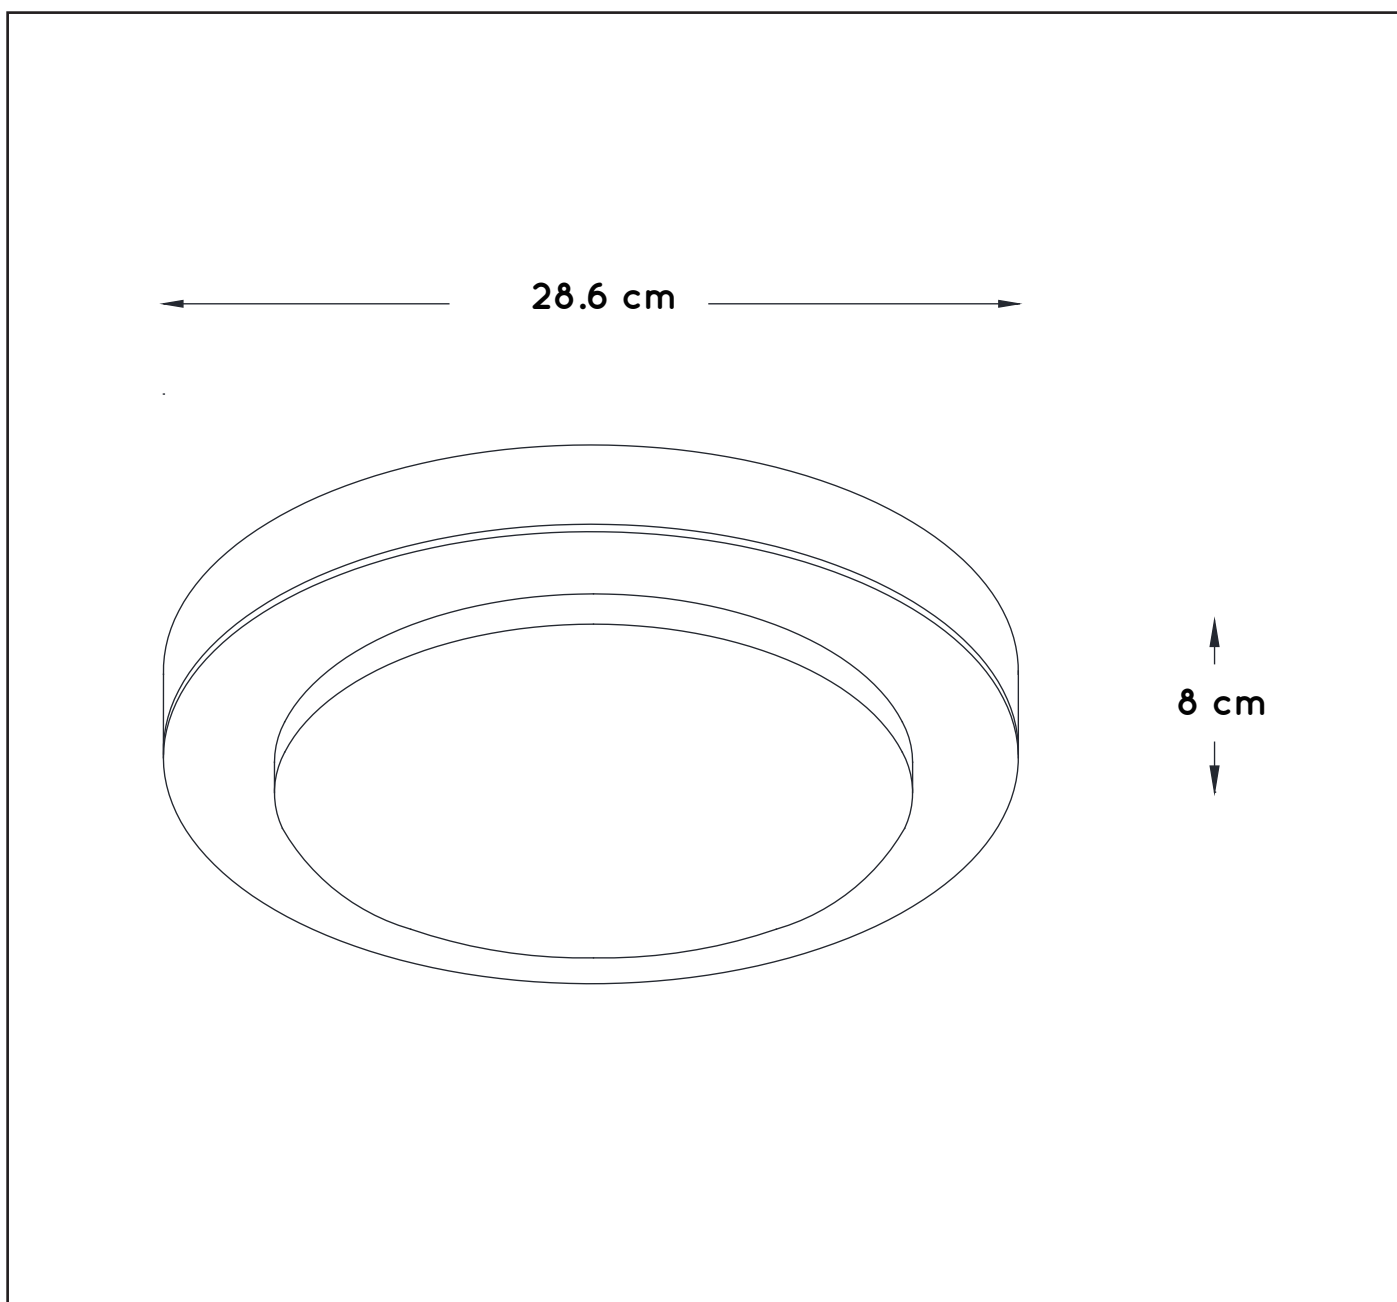

LUCIDE

DIMY LED

item number : 79179/12/12
EAN code : 5411212791467

item number : 79179/12/30
EAN code : 5411212791719

item number : 79179/12/70
EAN code : 5411212791474

item number : 79179/12/72
EAN code : 5411212791481