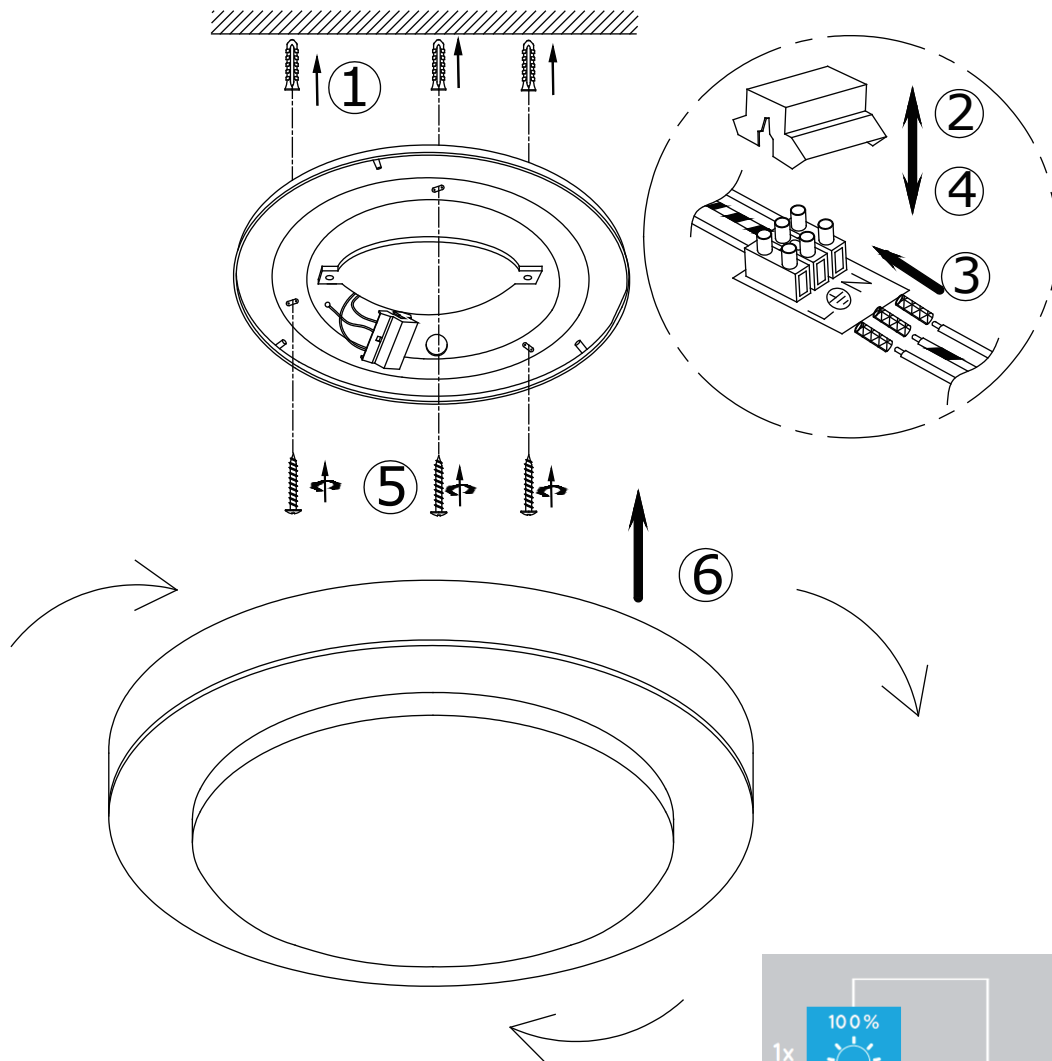

L U C I D E

Dit product bevat een lichtbron van energie-efficiëntieklasse G (oude klasse A+).
Ce produit contient une source lumineuse de classe énergétique G (ancienne A+).
This product contains a light source of energy efficiency class G (old class A+).
Dieses Produkt enthält eine Lichtquelle der Energieeffizienzklasse G (alte klasse A+).
Ten produkt zawiera źródło światła o klasie efektywności energetycznej G (stara klasa A+).