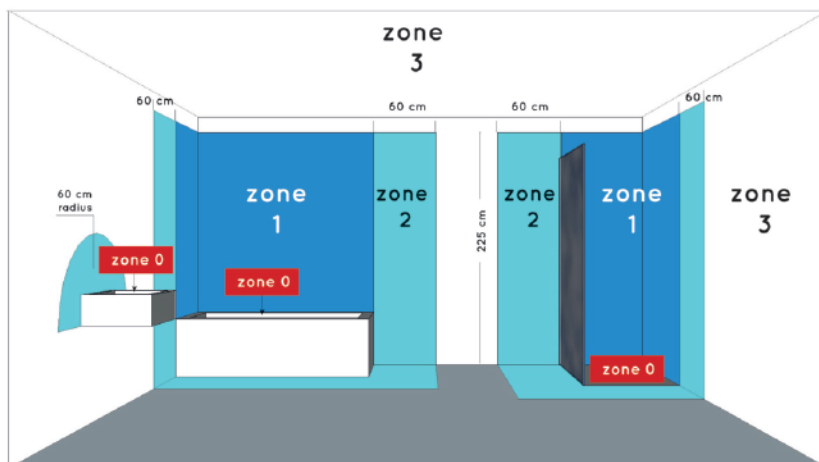

IP classifications

zone 0

zone 1

minimum

zone 2

minimum

zone 3

minimum