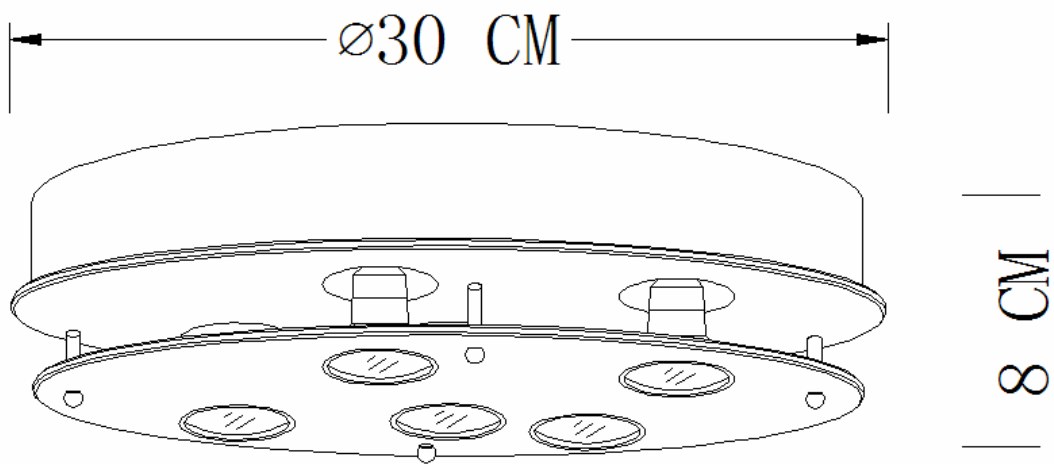

Line drawing of the item (with outline dimensions)

Item number: 79170/15/11

Installation drawing (the same as it in its instruction manual)

Technical details

materials used:	Steel+Acrylic
color:	CH
dimmable and how is the fixture dimmable:	
size: 尺寸 Height: Length: Width: Net Weight:	8CM 30CM 30CM
power requirements:	220V-240V~50Hz
bulb type and maximum Wattage:	LED Max.15W
number of bulbs:	5*3W GU10
IP degree:	IP20