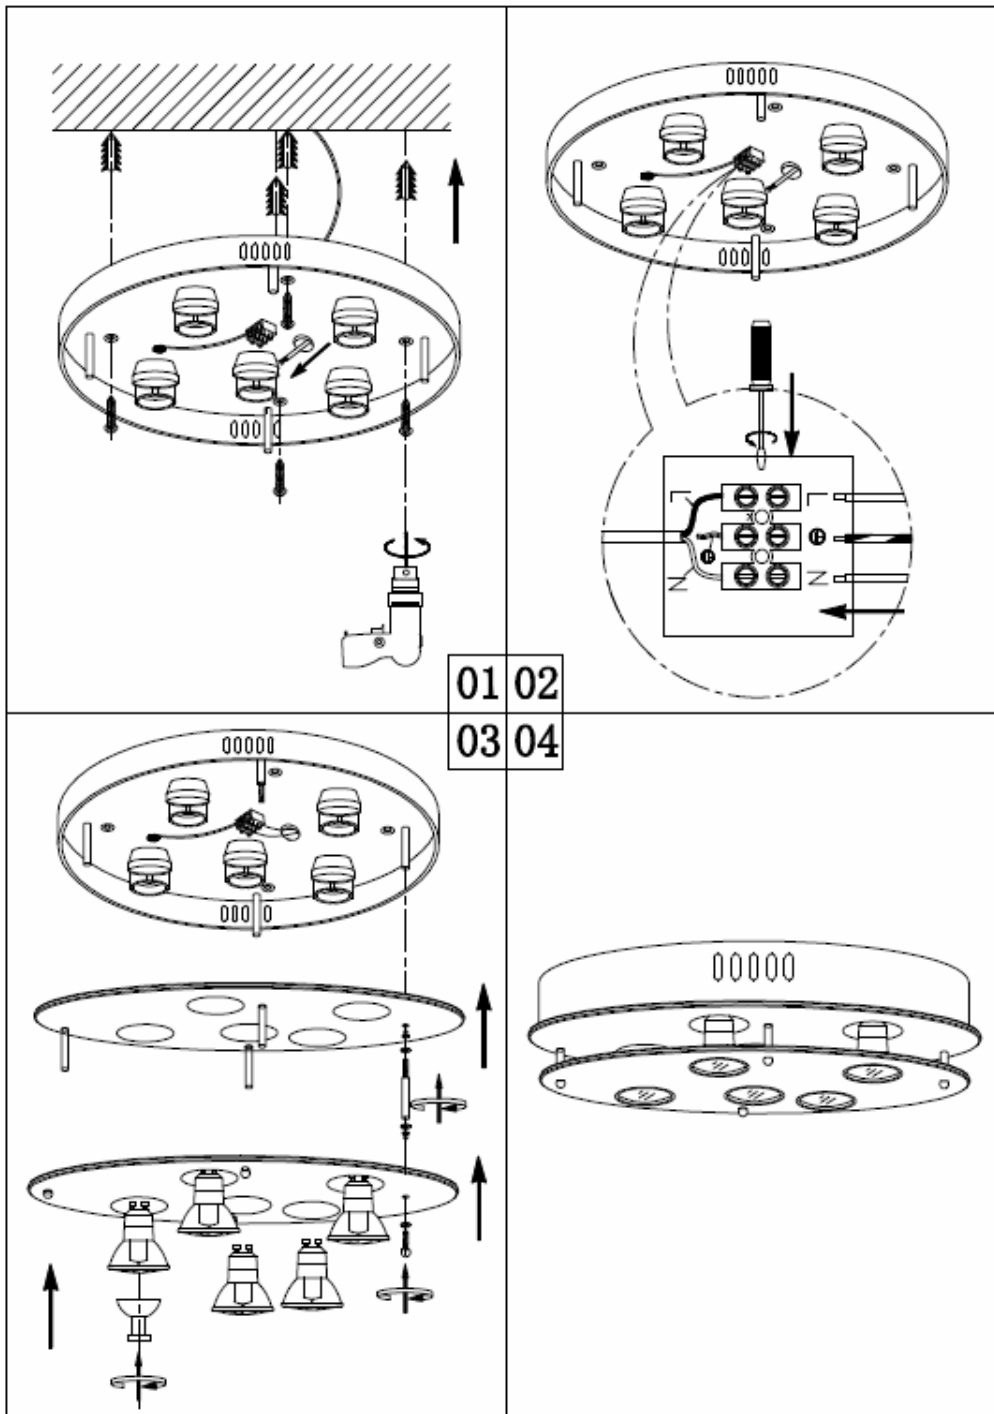

Line drawing of the item (with outline dimensions)

Item number: 79170/15/11

Installation drawing (the same as it in its instruction manual)

Technical details

materials used:	Steel+Acrylic
color:	CH
dimmable and how is the fixture dimmable:	
size: 尺寸 Height: Length: Width: Net Weight:	8CM 30CM 30CM
power requirements:	220V-240V~50Hz
bulb type and maximum Wattage:	LED Max.15W
number of bulbs:	5*3W GU10
IP degree:	IP20