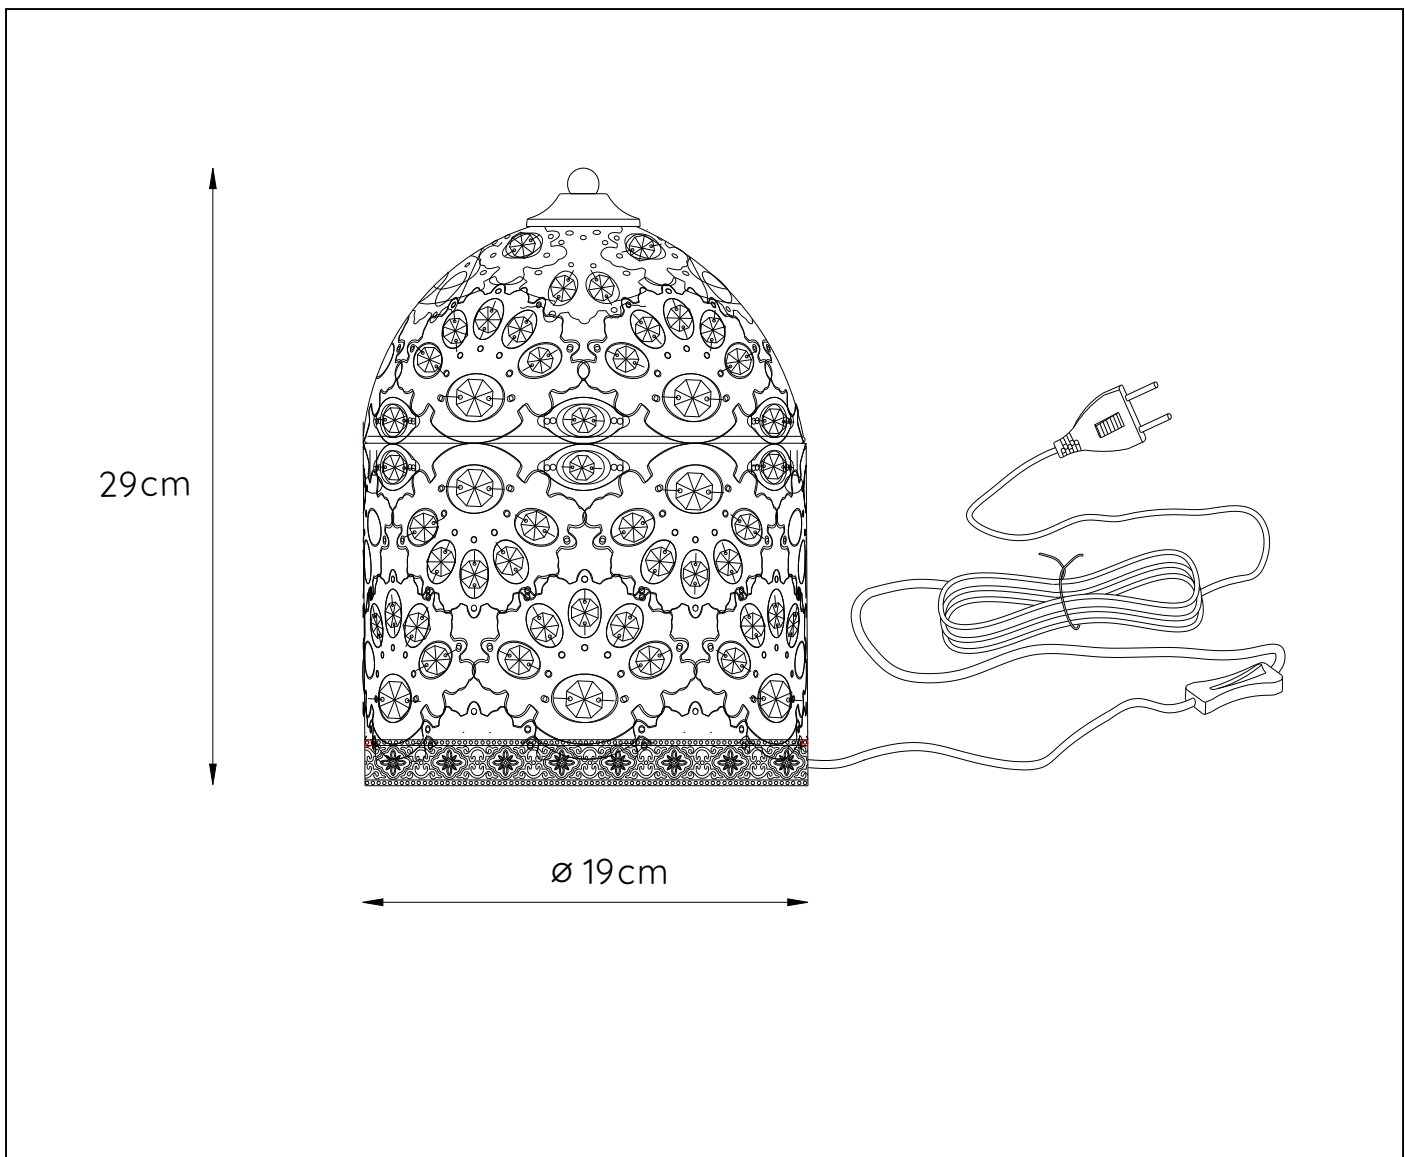

LUCIDE

TECHNICAL DRAWING & DIMENSIONS

BYRSA

Itemnumber :78582/19/97

EAN code : 5411212782144

For more specifications, dimensions please visit

www.lucide.com