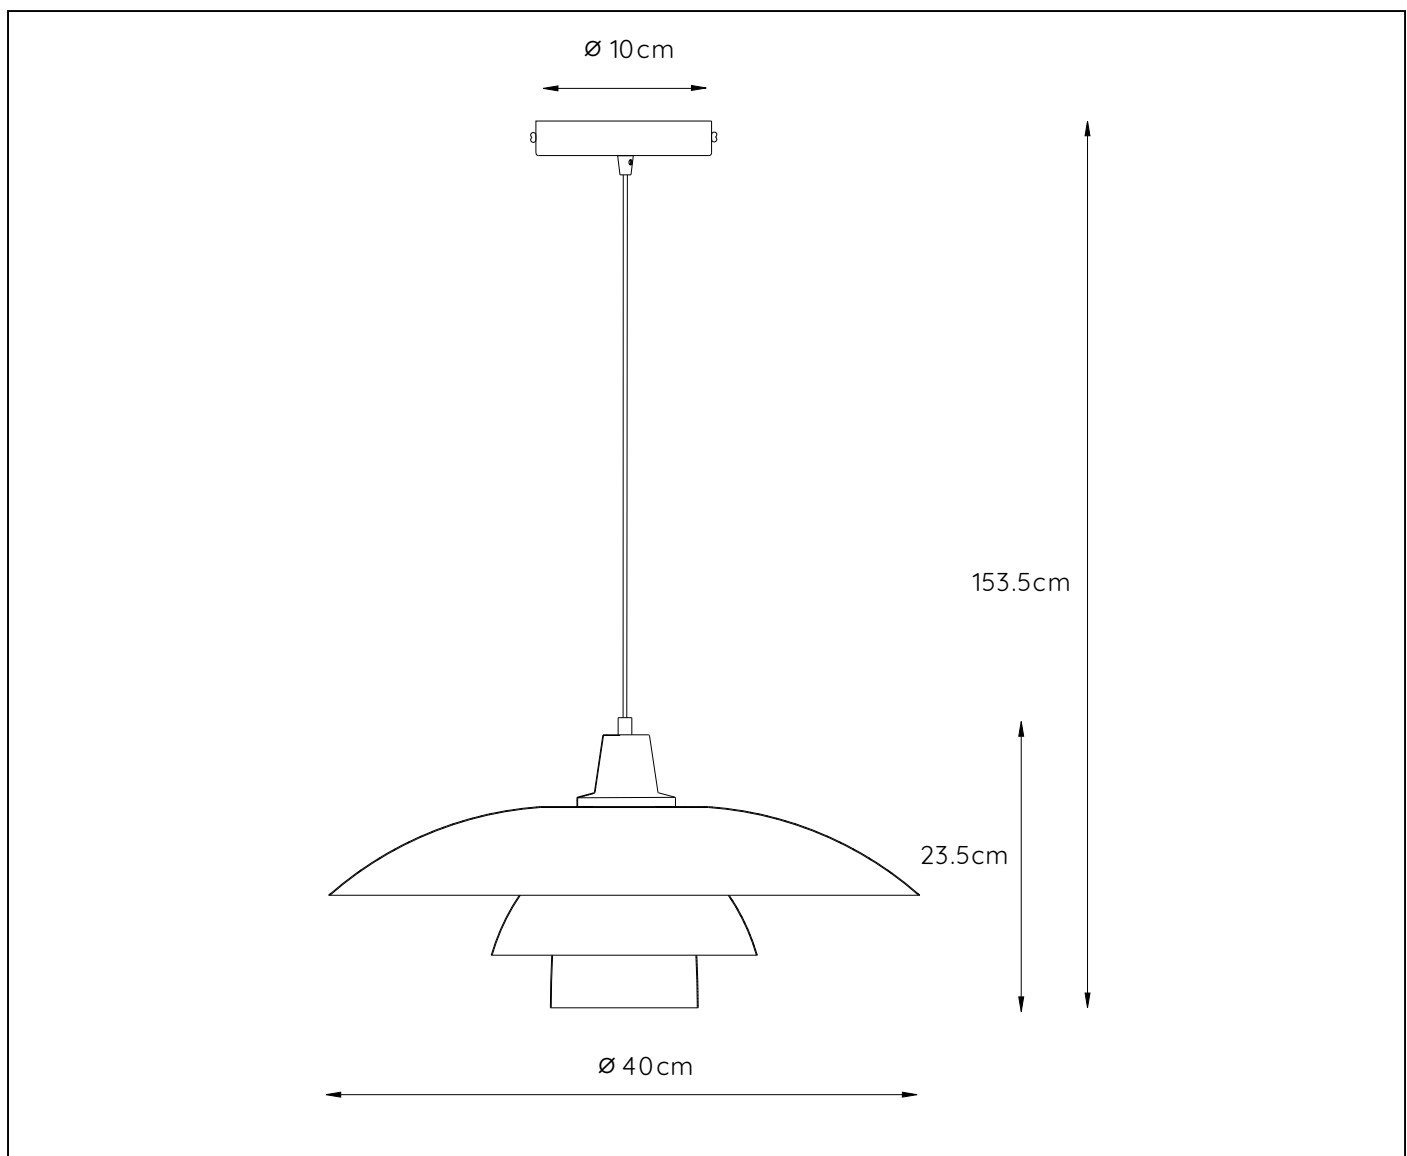

LUCIDE

TECHNICAL DRAWING & DIMENSIONS

GITSY

Itemnumber :78480/40/31

EAN code : 5411212782113

For more specifications, dimensions please visit

www.lucide.com