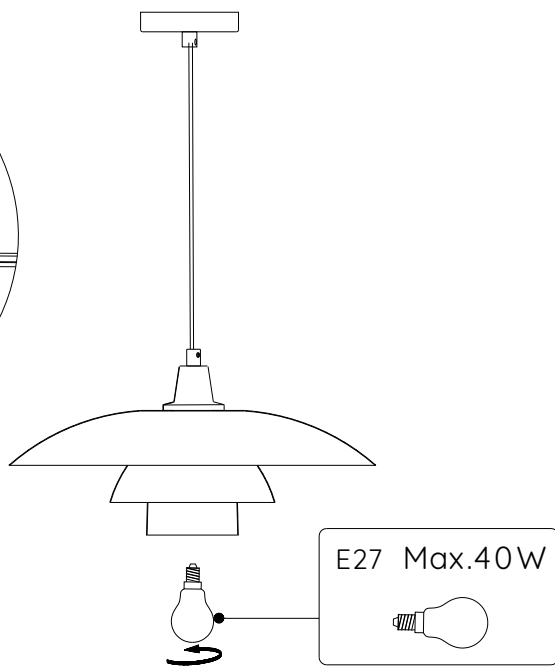

LUCIDE

INSTALLATION DRAWING SPECIFICATION

1

2