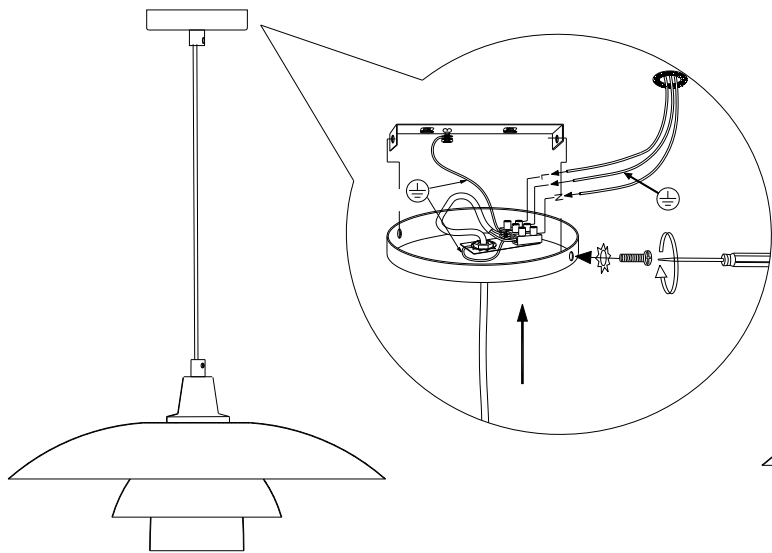

LUCIDE

INSTALLATION DRAWING SPECIFICATION

1