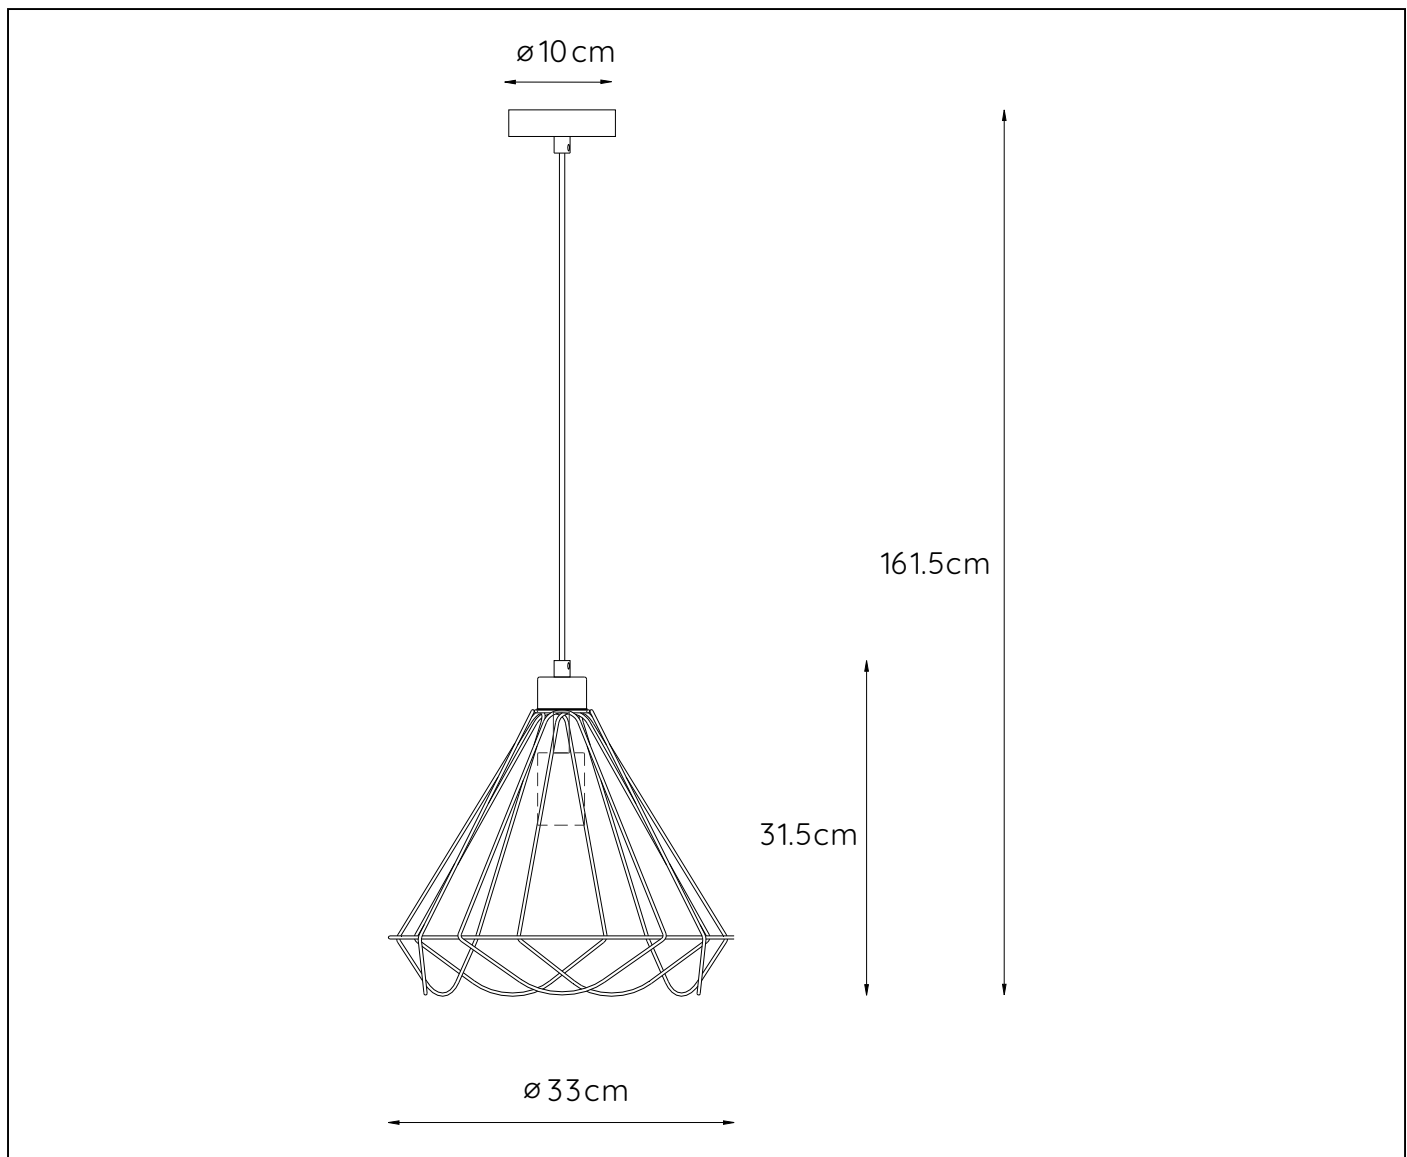

LUCIDE

TECHNICAL DRAWING & DIMENSIONS

KYARA

Itemnumber : 78385/32/31

EAN code : 5411212782267

For more specifications, dimensions please visit

www.lucide.com