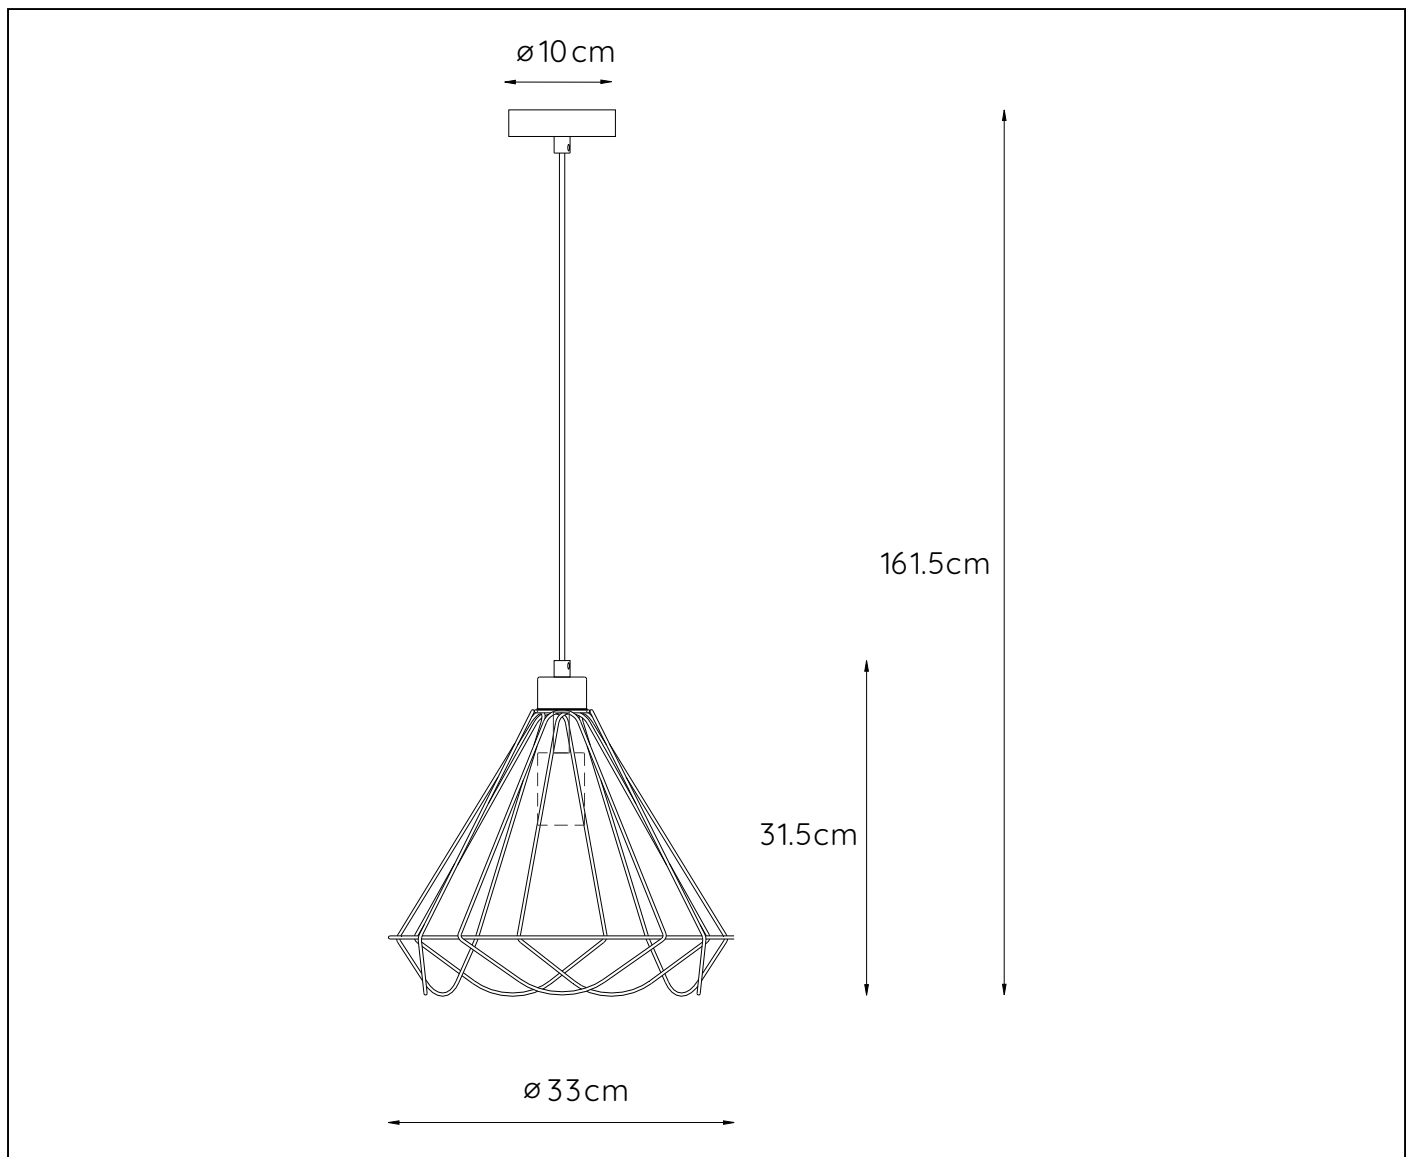

Dimensions LxWxH :33cm x 33cm x 161.5cm

Height minimum : 36cm

Height maximum : 161.5cm

Dimensions shade LxWxH : 33cm x 33cm x 31.5cm

Main material : Metal

Ceiling rose material : Metal

Color :Black

Style : Modern

Shape : Cone

Weight : 0.8 kg

Warranty : 2 years

Product specifications

Dimmable : Yes

Light direction : Around (Diffuse)

Adjustable in height : Adjustable in height(Before installation)

Directional : Not Directional

Light source number : 1

Power requirements : 220-240V~50Hz

Bulb type & maximum wattage : E27- max.60W

For more specifications of this product please visit

www.lucide.com

LUCIDE

TECHNICAL DRAWING & DIMENSIONS

KYARA

Itemnumber :78385/32/30

EAN code : 5411212782250

For more specifications, dimensions please visit

www.lucide.com

LUCIDE

INSTALLATION DRAWING SPECIFICATION