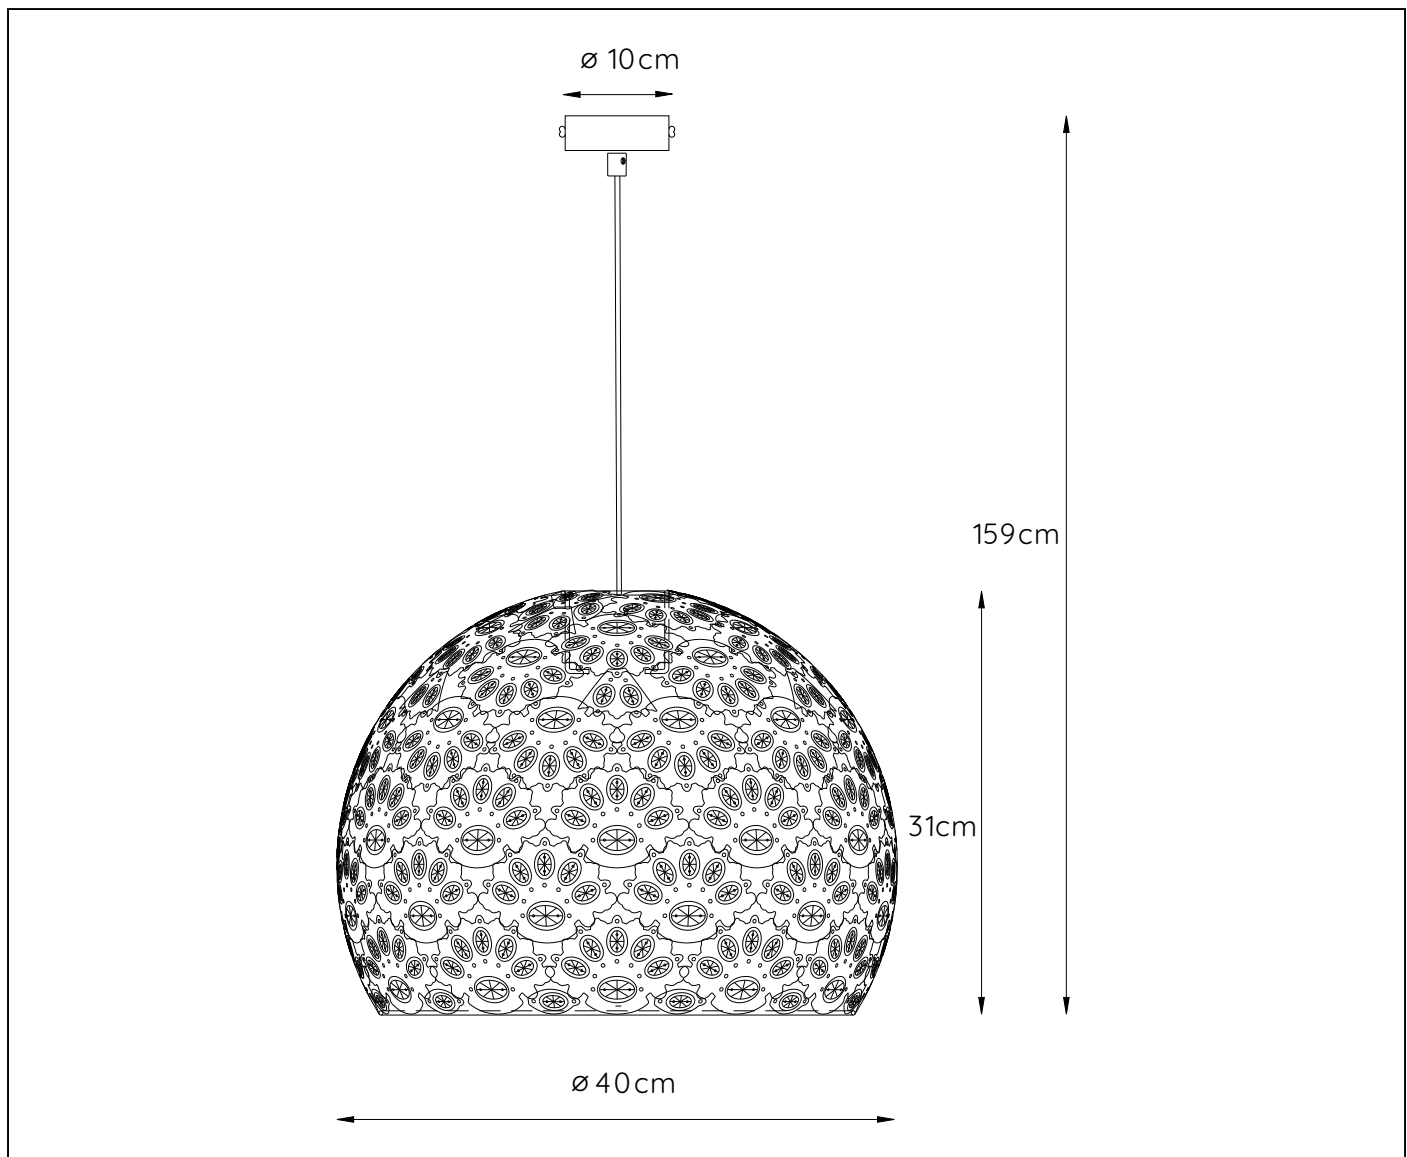

LUCIDE

TECHNICAL DRAWING & DIMENSIONS

BYRSA

Itemnumber :78382/40/97

EAN code : 5411212782137

For more specifications, dimensions please visit

www.lucide.com