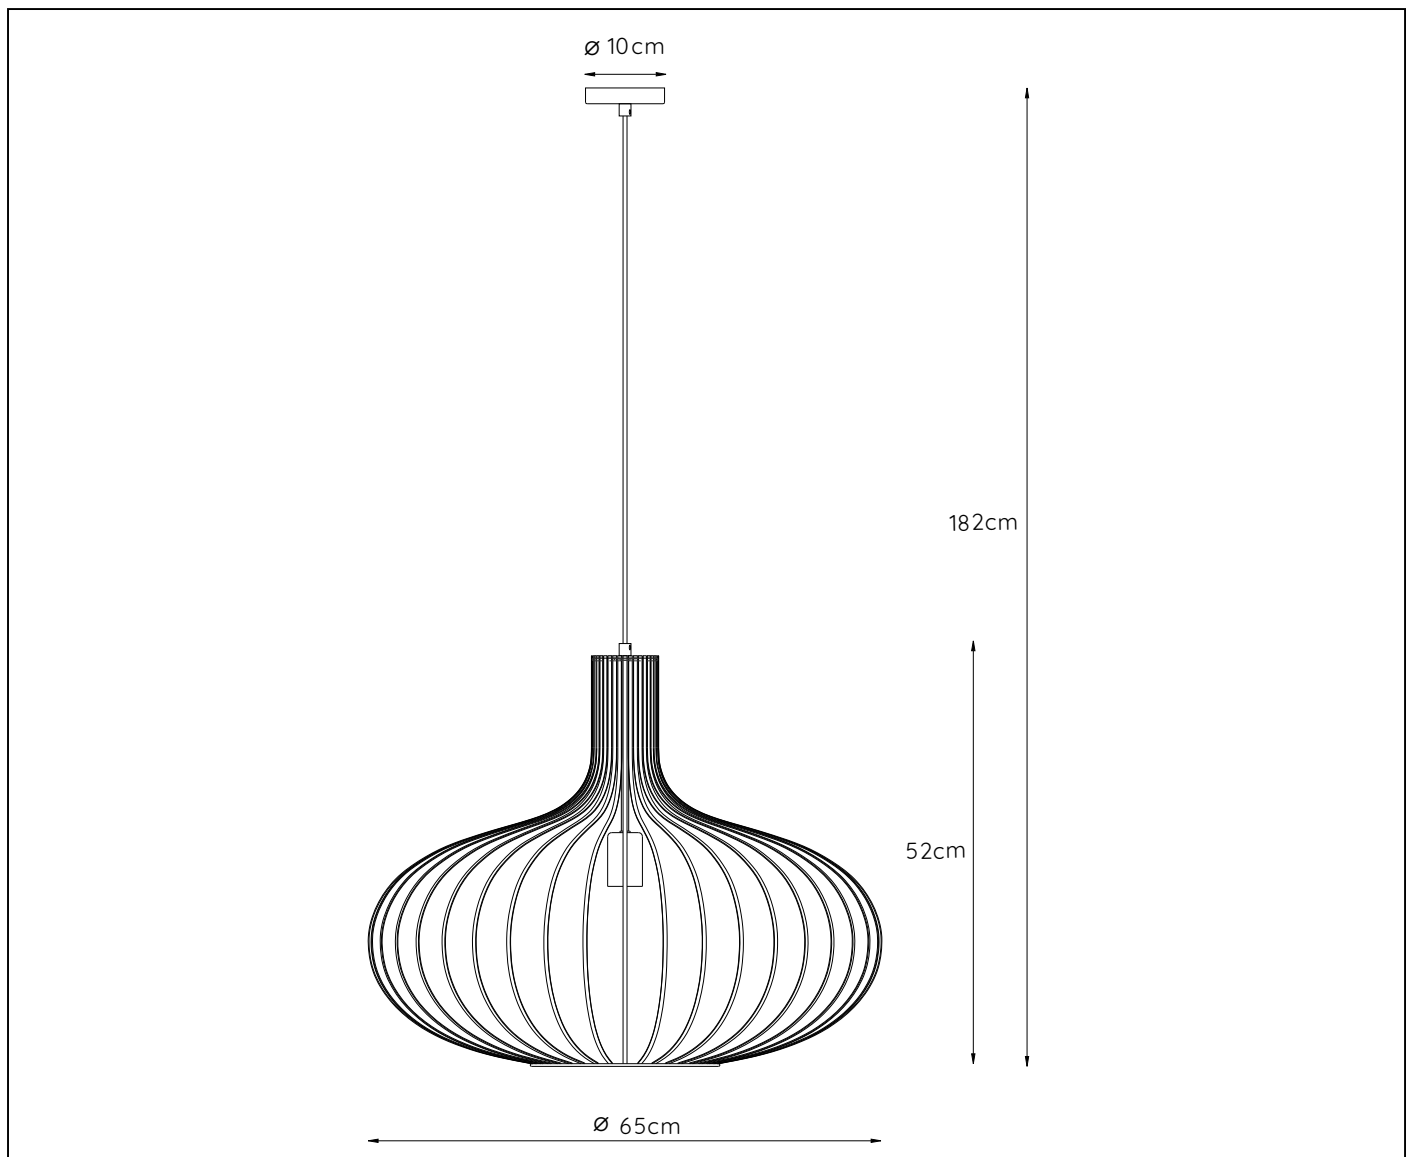

LUCIDE

TECHNICAL DRAWING & DIMENSIONS

MANUELA

Itemnumber :78374/65/30

EAN code : 5411212781857

For more specifications, dimensions please visit

www.lucide.com