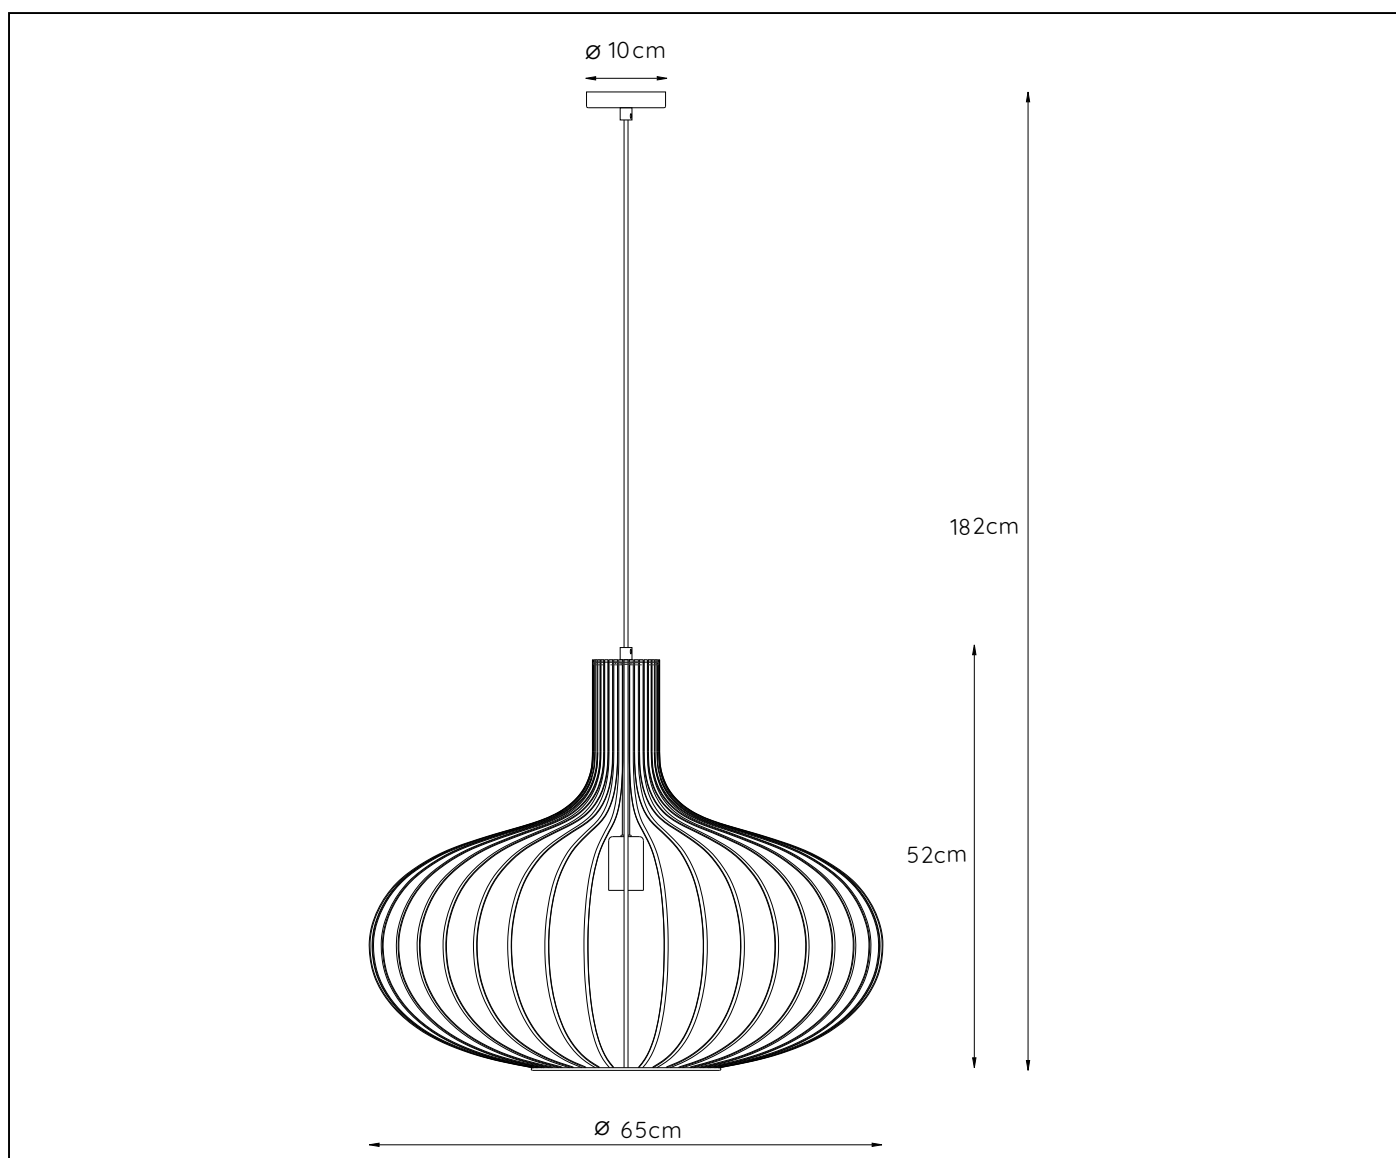

LUCIDE

TECHNICAL DRAWING & DIMENSIONS

MANUELA

Itemnumber :78374/65/17

EAN code : 5411212781840

For more specifications, dimensions please visit

www.lucide.com