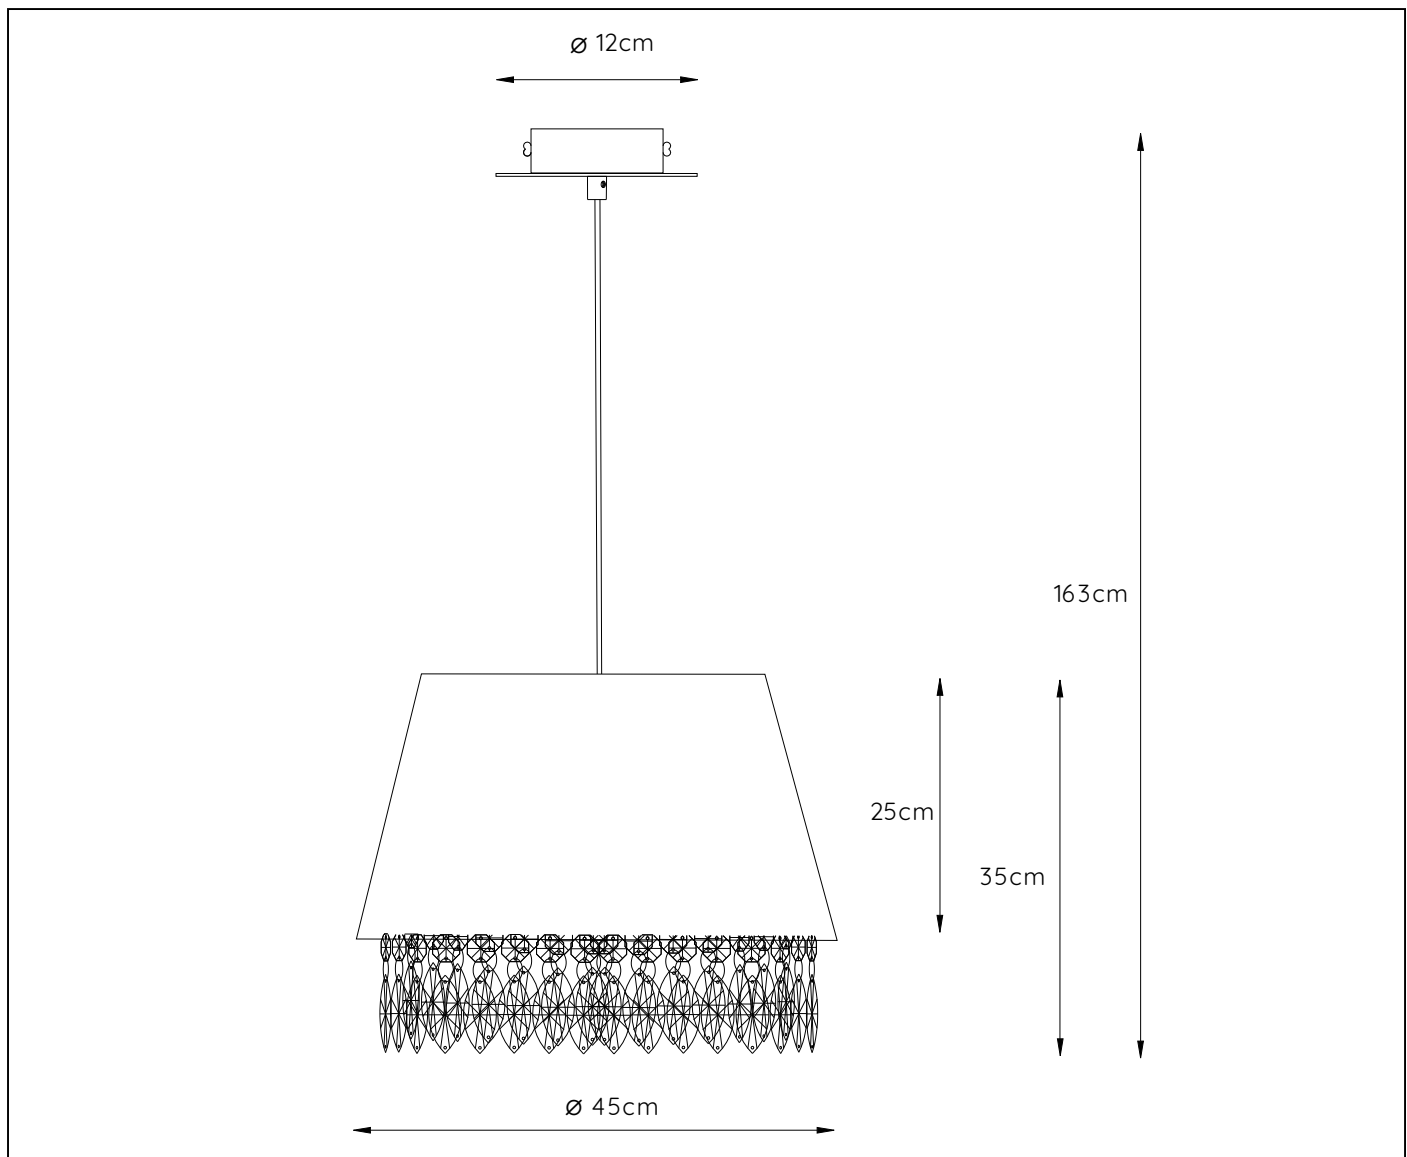

#### General

**Dimensions LxWxH** : 45cm x 45cm x 163cm  
**Height minimum** : 40cm  
**Height maximum** : 163cm  
**Dimensions shade LxWxH** : 45cm x 45cm x 35cm  
**Main material** : Metal, acrylic and fabric  
**Ceiling rose material** : Metal  
**Color** : Taupe  
**Style** : Modern  
**Shape** : Cone  
**Weight** : 1.36 kg  
**Warranty** : 2 years

#### Product specifications

**Dimmable** : Yes  
**Light direction** : Around (Diffuse)  
**Adjustable in height** : Adjustable in height (Before installation)  
**Directional** : Not Directional  
**Cable** : Yes, Cable On Product  
**Cable length** : 128cm  
**Sensor** : Without Sensor  
**Control** : Light Switch Control  
**IP-Class** : 20  
**Electric class** : 1  
**Light source including ?** : No  
**Lamp socket** : E27  
**Light source number** : 1  
**Power requirements** : 220-240V~50Hz  
**Bulb type & maximum wattage** : E27- max.60W

For more specifications of this product please visit

[www.lucide.com](http://www.lucide.com)

LUCIDE

TECHNICAL DRAWING & DIMENSIONS

# DOLTI

Itemnumber :78368/45/41

EAN code : 5411212781833

For more specifications, dimensions please visit

[www.lucide.com](http://www.lucide.com)