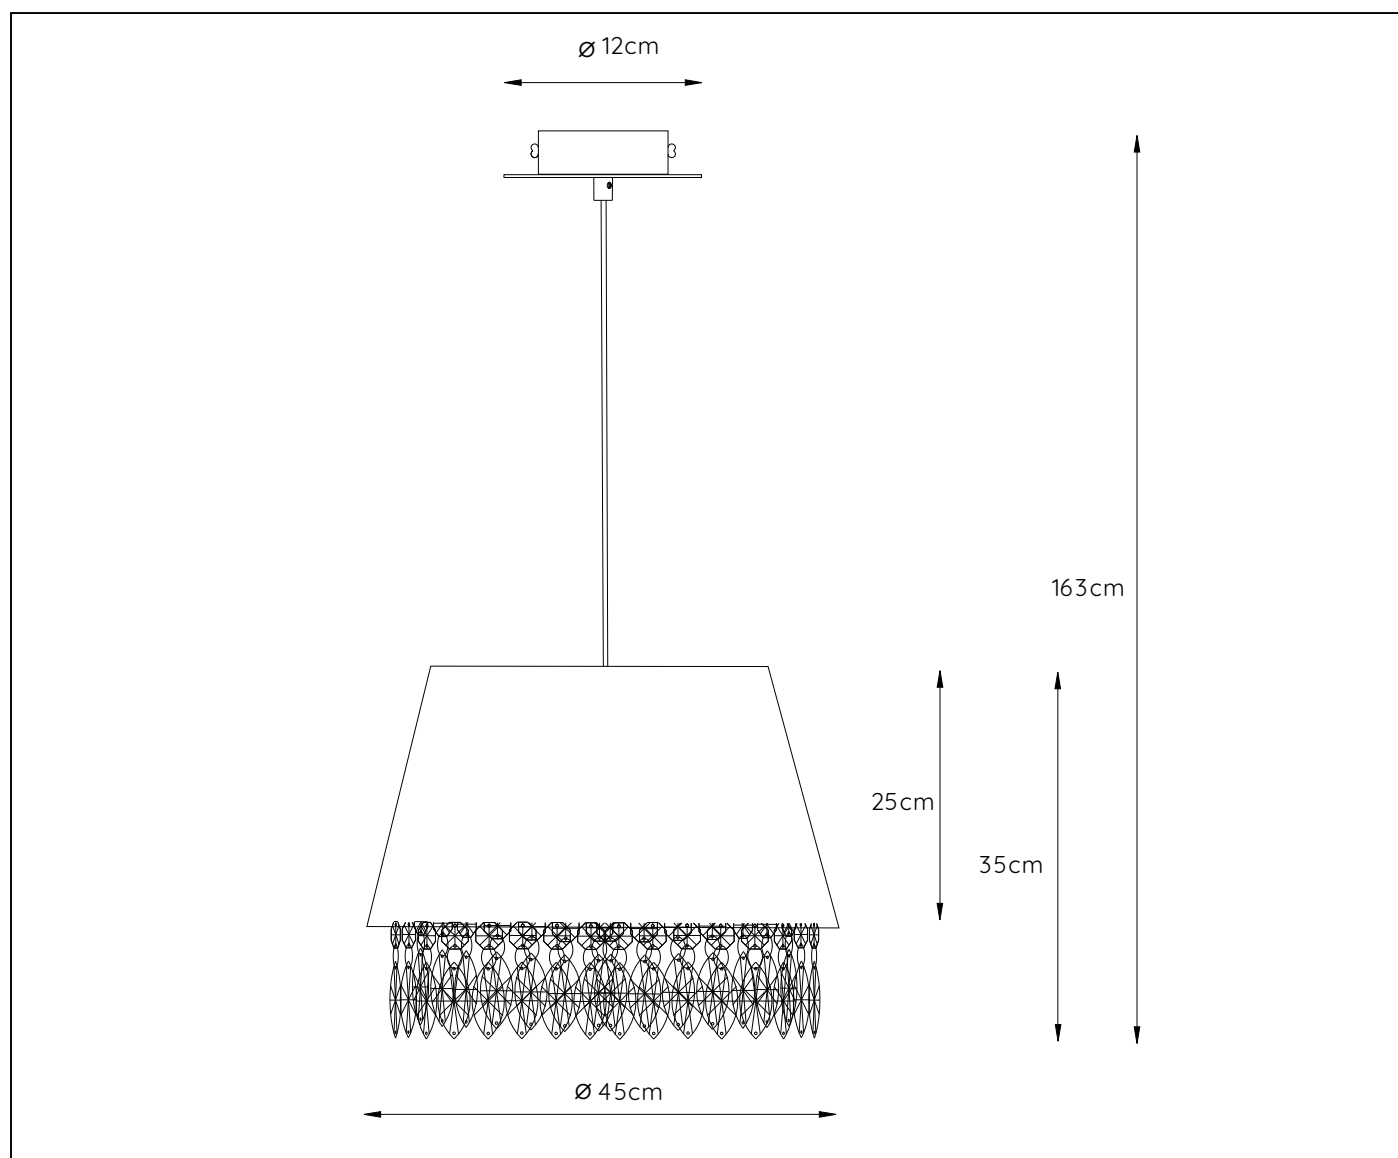

LUCIDE

**RECOMMENDED LUCIDE
LIGHT SOURCE**

49042/05/62

Light source dimmable : Yes

Light source incl. : No

General

Dimensions LxWxH : 45cm x 45cm x 163cm

Height minimum : 40cm

Height maximum : 163cm

Dimensions shade LxWxH : 45cm x 45cm x 35cm

Main material : Metal, acrylic and fabric

Ceiling rose material : Metal

Color : White

Style : Modern

Shape : Cone

Weight : 1.36 kg

Cable length : 128cm

Sensor : Without Sensor

Control : Light Switch Control

IP-Class : 20

Electric class : 1

Light source including ? : No

Lamp socket : E27

Light source number : 1

EAN code : 5411212781826

For more specifications, dimensions please visit

www.lucide.com

LUCIDE

INSTALLATION DRAWING SPECIFICATION