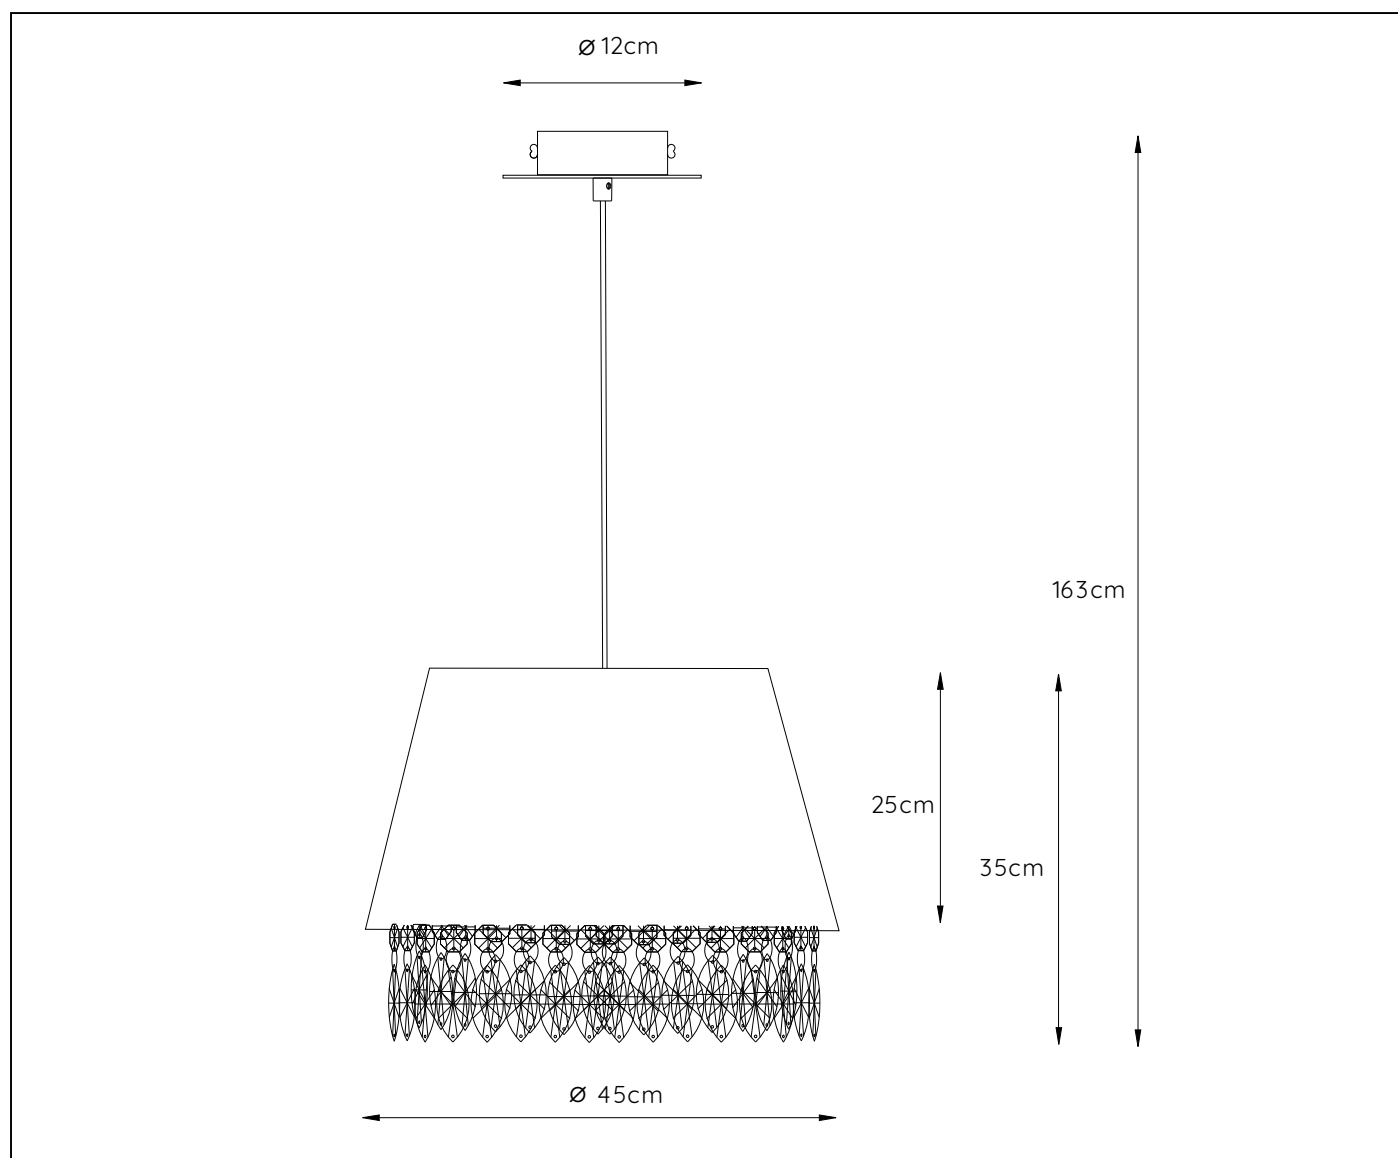

LUCIDE

TECHNICAL DRAWING & DIMENSIONS

DOLTI

Itemnumber :78368/45/30

EAN code : 5411212781819

For more specifications, dimensions please visit

www.lucide.com