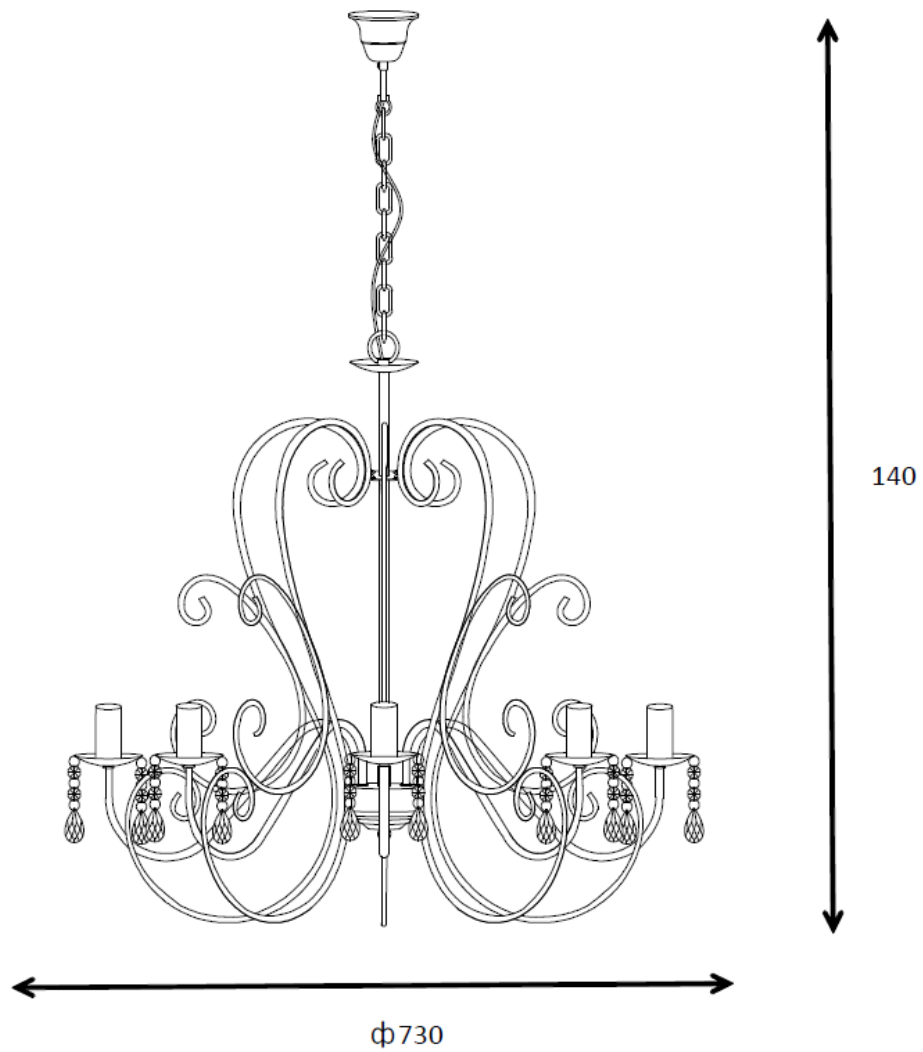

Line drawing of the item (with outline dimensions)

Item number:78307/08/97

Installation drawing (the same as it in its instruction manual)

	PARTS LIST	Qty
A		1
B		8
C		8
D		24

Step 1

Step 2

Step 3

Step 4

Step 5

Step 6

Technical details

materials used:	Metal and glass
color:	painted rusty w/gold+clear glass droplets
dimnable and how is the fixture dimmable:	
size:	Height: 140cm Length: 73cm Width: 73cm Net Weight: 4.0kgs
power requirements:	220-240V-50Hz
bulb type and maximum Wattage:	E14 ESL MAX.9W
number of bulbs:	8XE14
IP degree:	IP20