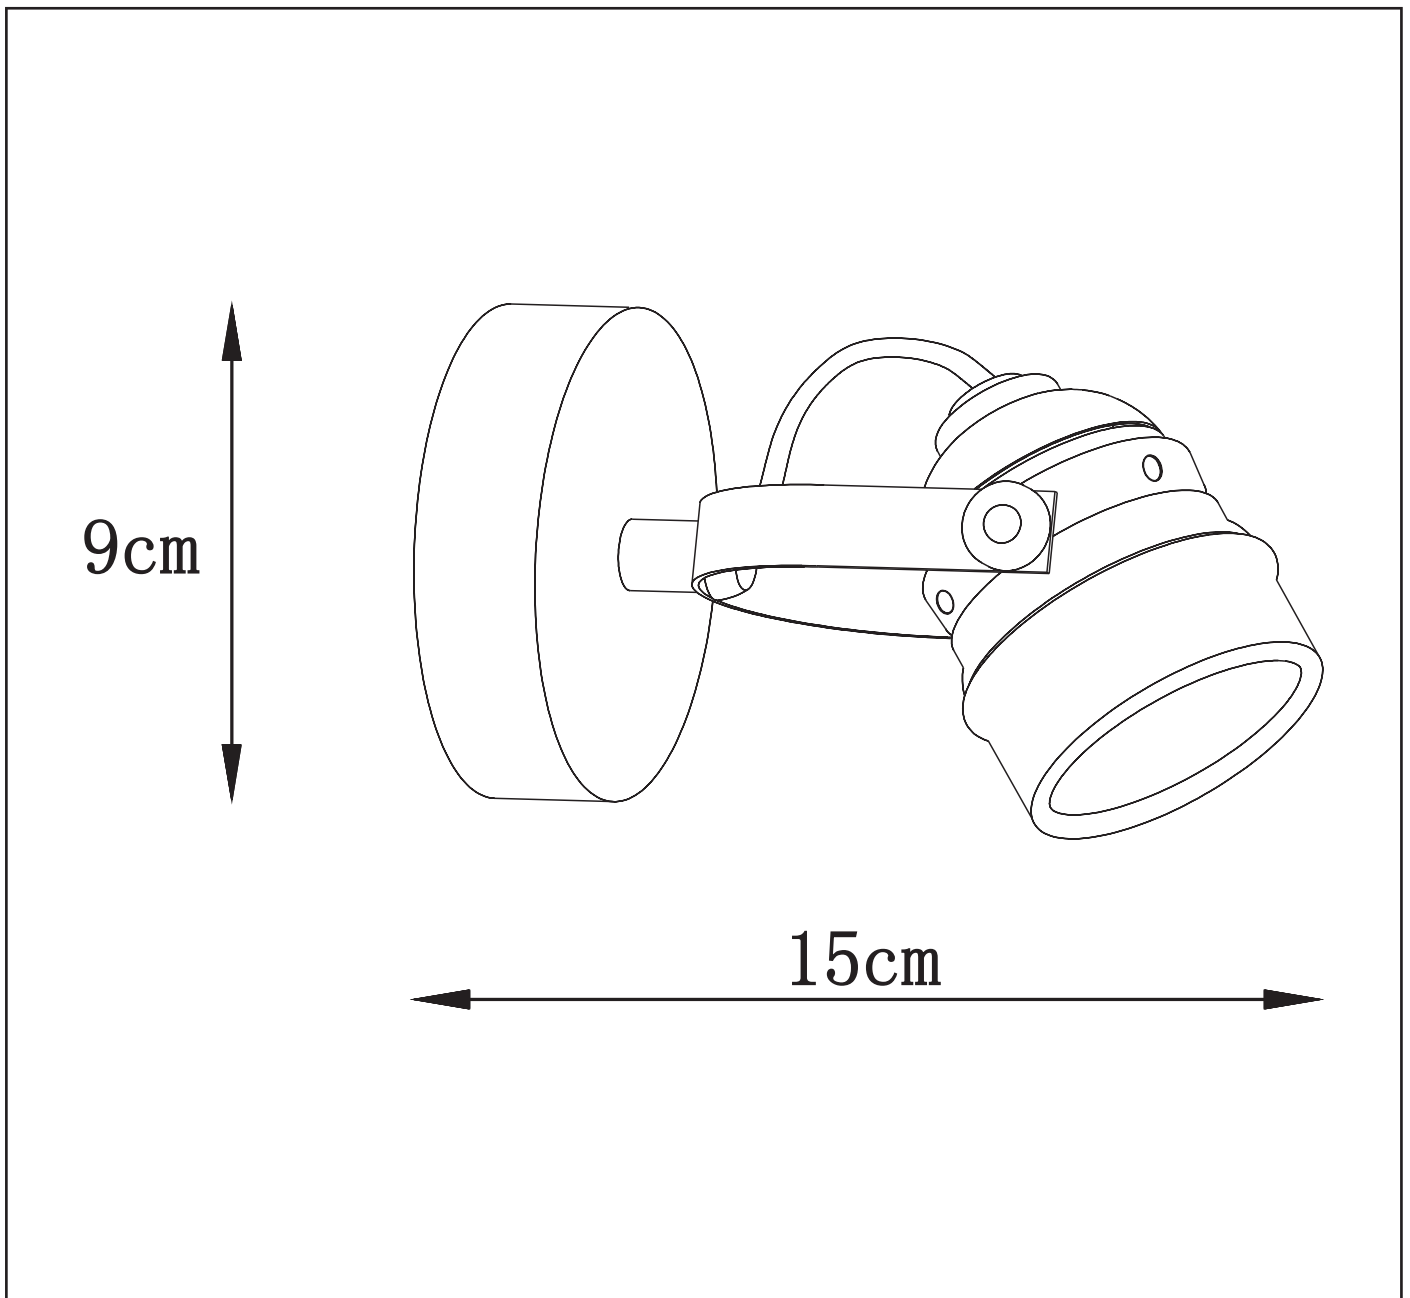

LUCIDE

**RECOMMENDED LUCIDE  
LIGHT SOURCE**

**49008/05/60**  
Light source dimmable : Yes  
Light source incl. : Yes

**General**

**Dimensions LxWxH :** 9 cm x 9 cm x 15 cm  
**Heigth minimum :** -  
**Heigth maximum :** 15 cm  
**Dimensions shade LxWxH :**  $\phi$  6.8\*H8  
**Main material :** Metal  
**Ceiling rose material :** Metal  
**Color :** Antique white  
**Style :** Classical  
**Shape :** Round  
**Weight :** 0.30Kg  
**Warranty :** 2 years

**Product specifications**

**Dimmable :** Yes  
**Light direction :** up and down  
**Adjustable in height :** No  
(Before Installation)  
**Directional :** Yes  
**Cable :** No, Cable On Product  
**Cable length :** -  
**Sensor :** Without Sensor  
**Control :** Light Switch Control  
**IP-Class :** 20  
**Electric class :** 1  
**Light source including ?:** Yes  
**Lamp socket :** GU10  
**Light source number :** 1  
**Power requirements :** 220-240V~50Hz  
**Bulb type & maximum wattage :** LED GU10 Max. 5W

## CIGAL LED

Item number :77974/05/21

EAN code : 5411212770585

For more specifications, dimensions please visit

[www.lucide.com](http://www.lucide.com)