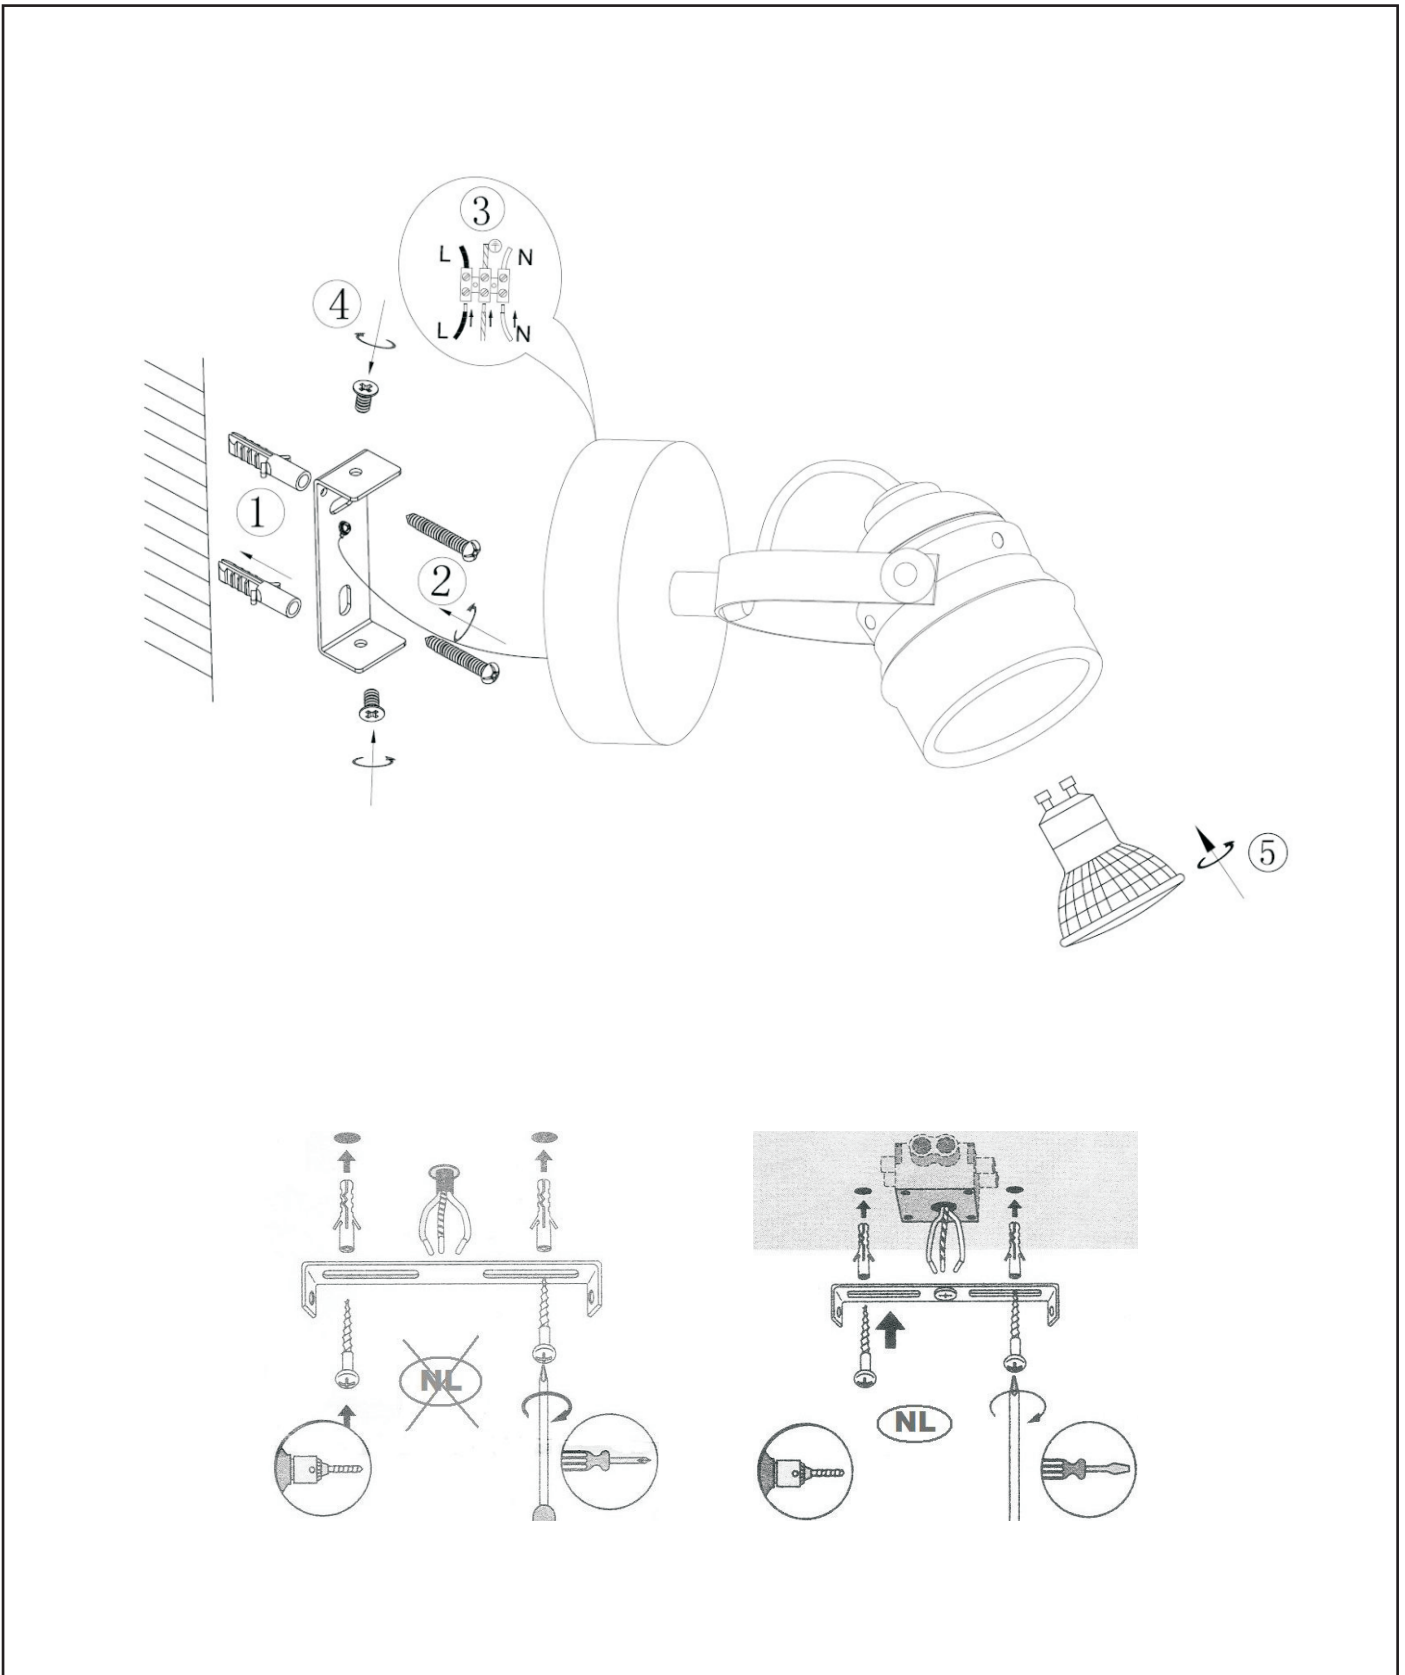

LUCIDE

Dit product bevat een lichtbron van energie-efficiëntieklasse A+
Ce produit contient une source lumineuse de classe énergétique A+
This product contains a light source of energy efficiency class A+
Dieses Produkt enthält eine Lichtquelle der Energieeffizienzklasse A+
Ten produkt zawiera ród o wiat a o klasie efektywno ci energetycznej A+