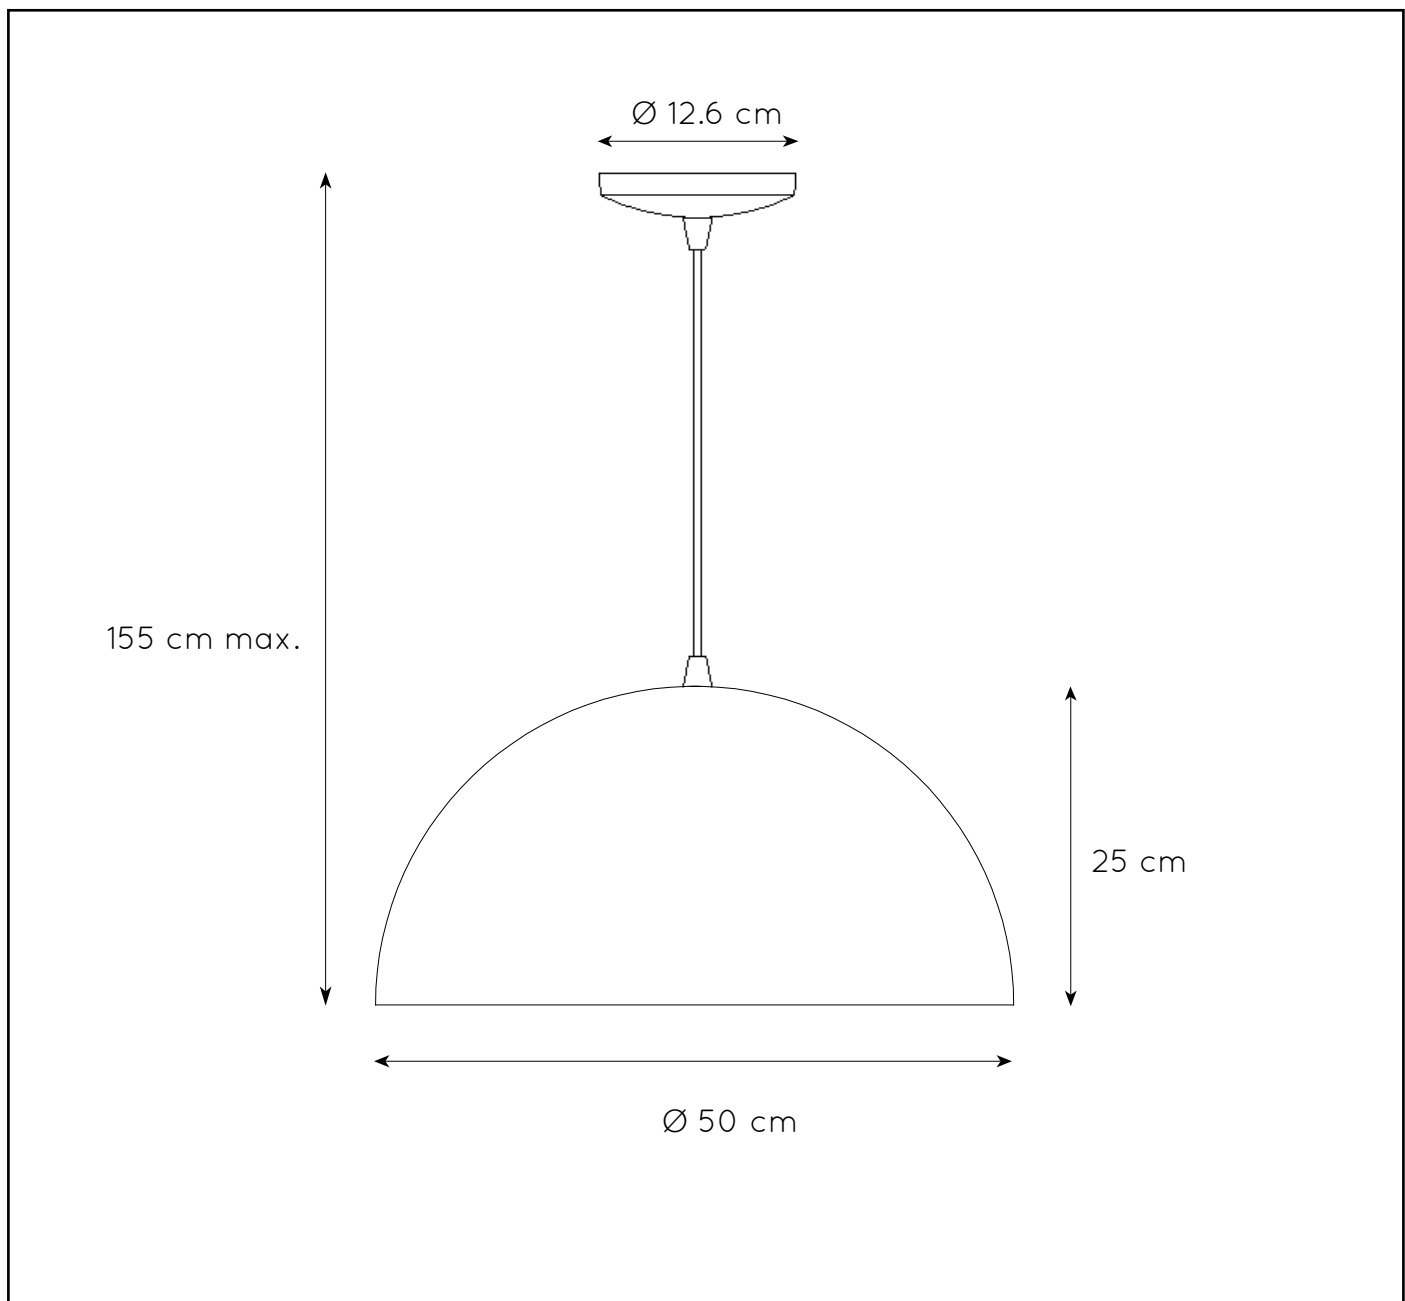

LUCIDE

TECHNICAL DRAWING DIMENSIONS

MATTIE

Item number : 76363/50/36

EAN code : 5411212760807

For more specifications, dimensions please visit

www.lucide.com