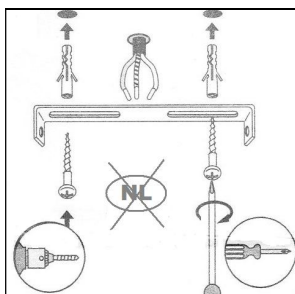

## Technical details

Materials used:	<b>Aluminum</b>
Color:	Dark wooden
Dimmable and how is fixture dimmable	
Size:	Height: 130cm
	Length: 42cm
	Width: 42cm
	Net weight: 0.92KG
Power requirements:	220-240V~50Hz
Bulb type and maximum wattage:	E27 Max.40W
Number of bulbs:	1 x E27
IP degree:	IP20