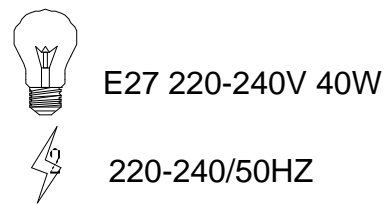

## Technical details

Materials used:	<b>Aluminum</b>
Color:	Dark wooden
Dimmable and how is fixture dimmable	
Size:	Height: 130cm
	Length: 42cm
	Width: 42cm
	Net weight: 0.92KG
Power requirements:	220-240V~50Hz
Bulb type and maximum wattage:	E27 Max.40W
Number of bulbs:	1 x E27
IP degree:	IP20