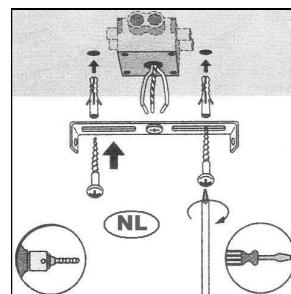

## Technical details

Materials used:	<b>Aluminum</b>
Color:	Dark wooden
Dimmable and how is fixture dimmable	
Size:	Height: 130cm
	Length: 42cm
	Width: 42cm
	Net weight: 0.92KG
Power requirements:	220-240V~50Hz
Bulb type and maximum wattage:	E27 Max.40W
Number of bulbs:	1 x E27
IP degree:	IP20