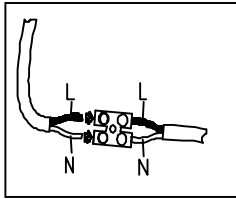

## Technical details

Materials used:	<b>Aluminum</b>
Color:	Dark wooden
Dimmable and how is fixture dimmable	
Size:	Height: 130cm
	Length: 42cm
	Width: 42cm
	Net weight: 0.92KG
Power requirements:	220-240V~50Hz
Bulb type and maximum wattage:	E27 Max.40W
Number of bulbs:	1 x E27
IP degree:	IP20