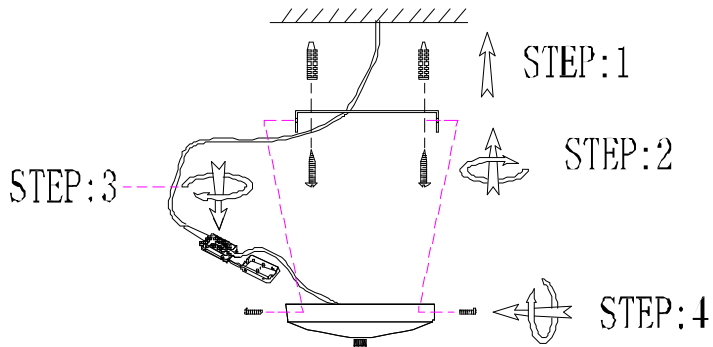

## Technical details

Materials used:	<b>Aluminum</b>
Color:	Dark wooden
Dimmable and how is fixture dimmable	
Size:	Height: 130cm
	Length: 42cm
	Width: 42cm
	Net weight: 0.92KG
Power requirements:	220-240V~50Hz
Bulb type and maximum wattage:	E27 Max.40W
Number of bulbs:	1 x E27
IP degree:	IP20