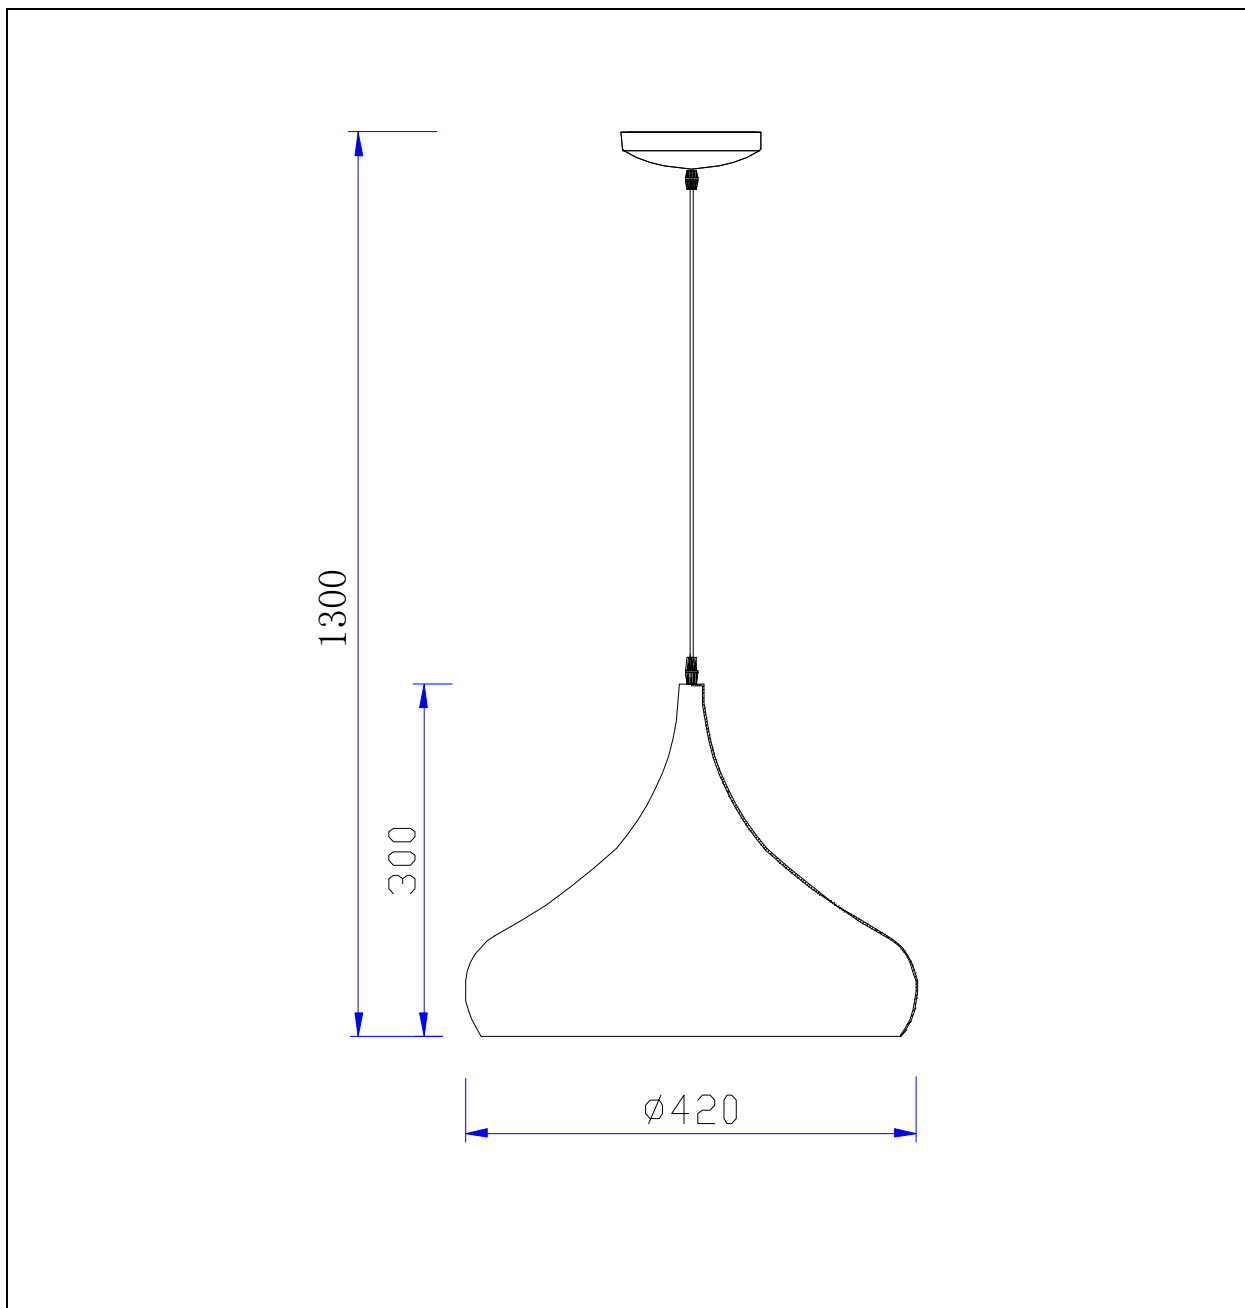

# LUCIDE

Item number: 76360/01/72,76360/01/76

## Technical details

Materials used:	<b>Aluminum</b>
Color:	Dark wooden
Dimmable and how is fixture dimmable	
Size:	Height: 130cm
	Length: 42cm
	Width: 42cm
	Net weight: 0.92KG
Power requirements:	220-240V~50Hz
Bulb type and maximum wattage:	E27 Max.40W
Number of bulbs:	1 x E27
IP degree:	IP20