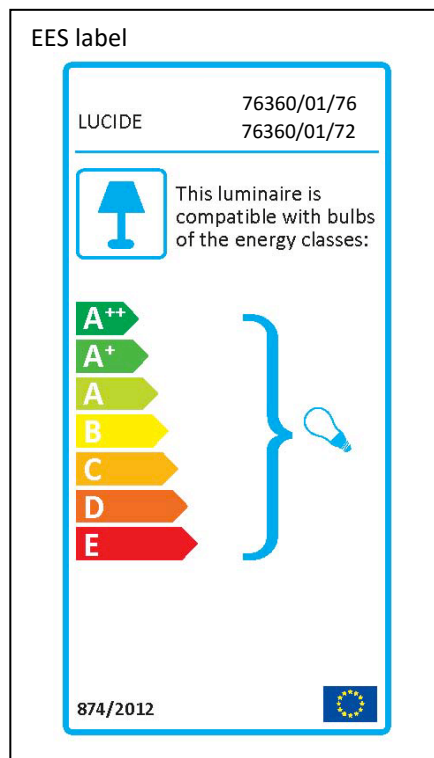

Von der Garantie ausgenommen: 1. Gebrochene Glasteile der Fassung werden nur innerhalb von 14 Tagen ab Kauf durch den Endkunden ersetzt. 2. Normaler Verschleiß, Verfärbungen aufgrund des normalen Gebrauchs. 3. Beschädigungen aufgrund externer Ursachen wie Feuer, Wasser, unsachgemäße Nutzung/ Installation oder Wartung des Produkts.

Kunden müssen das defekte Produkt/Teil und den Originalkaufbeleg einsenden, um Garantieansprüche geltend zu machen.

Deklaracja gwarancji:

LucideNV gwarantuje, że dostarczone produkty będą wolne od defektów materiałowych oraz produkcyjnych przez okres 2 lat od daty zakupu przez użytkownika końcowego, jeżeli urządzenie jest zainstalowane i prawidłowo utrzymywane zgodnie z instrukcją obsługi.

Wyłączenie z gwarancji: 1. Rozbite szkło zostanie wymienione tylko do 14 dni od momentu zakupu przez użytkownika końcowego. 2. Normalne zużycie, utrata koloru w wyniku normalnego użytkowania. 3. Uszkodzenie spowodowane czynnikami zewnętrznymi takimi, jak ogień, woda, nieprawidłowe używanie/ instalacja lub utrzymywanie produktu.

W celu uzyskania gwarancji klient musi zwrócić uszkodzony przedmiot oraz oryginalny dowód zakupu.

Other languages of the manual and further explanations can be found on our website.