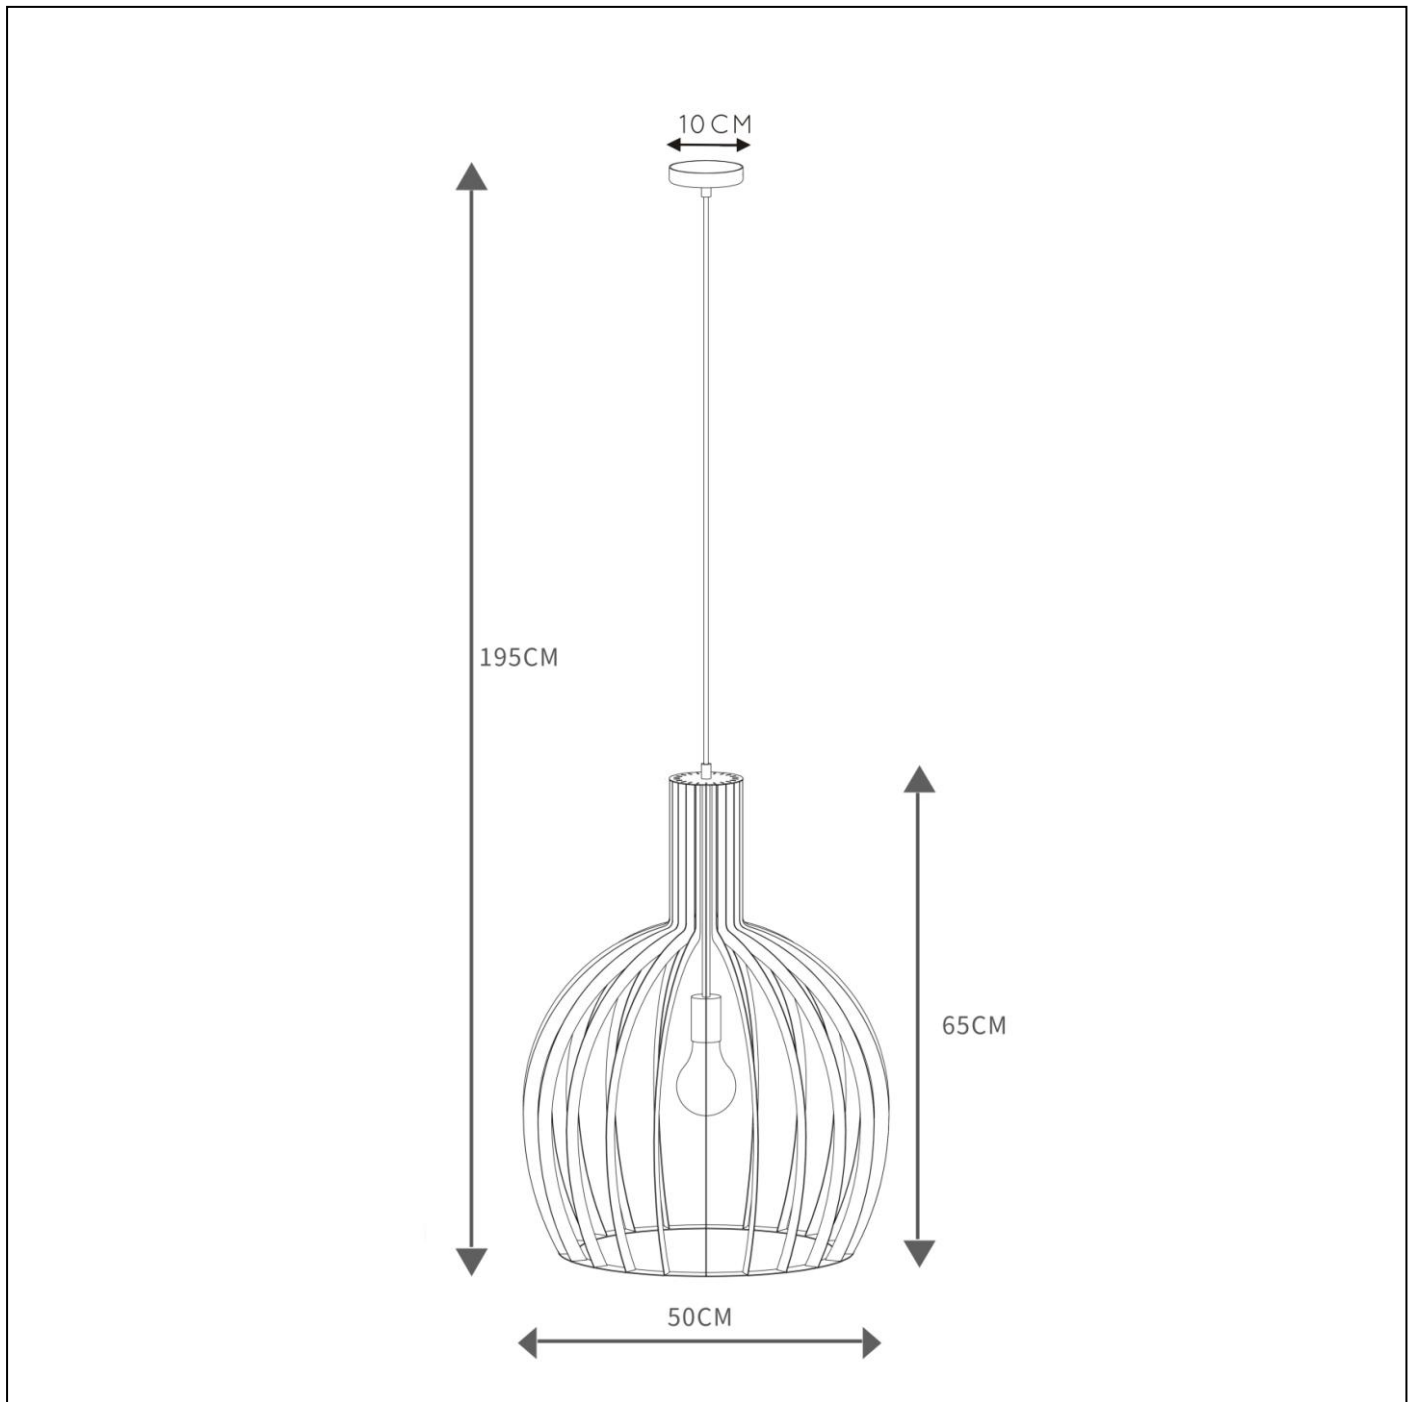

LUCIDE

RECOMMENDED LUCIDE
LIGHT SOURCE

49017/05/60

Light source dimmable : Yes

Light source incl. : No

General

Dimensions LxWxH : 50cm x 50cm x 195cm
Height minimum : 70cm
Height maximum : 195cm
Dimensions shade LxWxH : 50cm x 50cm x 65cm
Main material : Metal
Ceiling rose material : Metal
Color : Matt black
Style : Modern
Shape : Round
Weight : 4.5kg
Warranty : 2 years

Product specifications

Dimmable : Yes
Light direction : Around(diffuse)
Adjustable in height : Adjustable In Height
(Before Installation)
Directional : Not Directional
Cable : Yes, Cable On Product
Cable length : 130 cm
Sensor : Without Sensor
Control : Light Switch Control
IP-Class : 20
Electric class : 1
Light source including ? : No
Lamp socket : E27
Light source number : 1
Power requirements : 220-240V~50Hz
Bulb type & maximum wattage : E27- max.60W

For more specifications of this product please visit

www.lucide.com

LUCIDE

TECHNICAL DRAWING & DIMENSIONS

MIKAELA

Item number :73400/01/30

EAN code :5411212730152

For more specifications, dimensions please visit