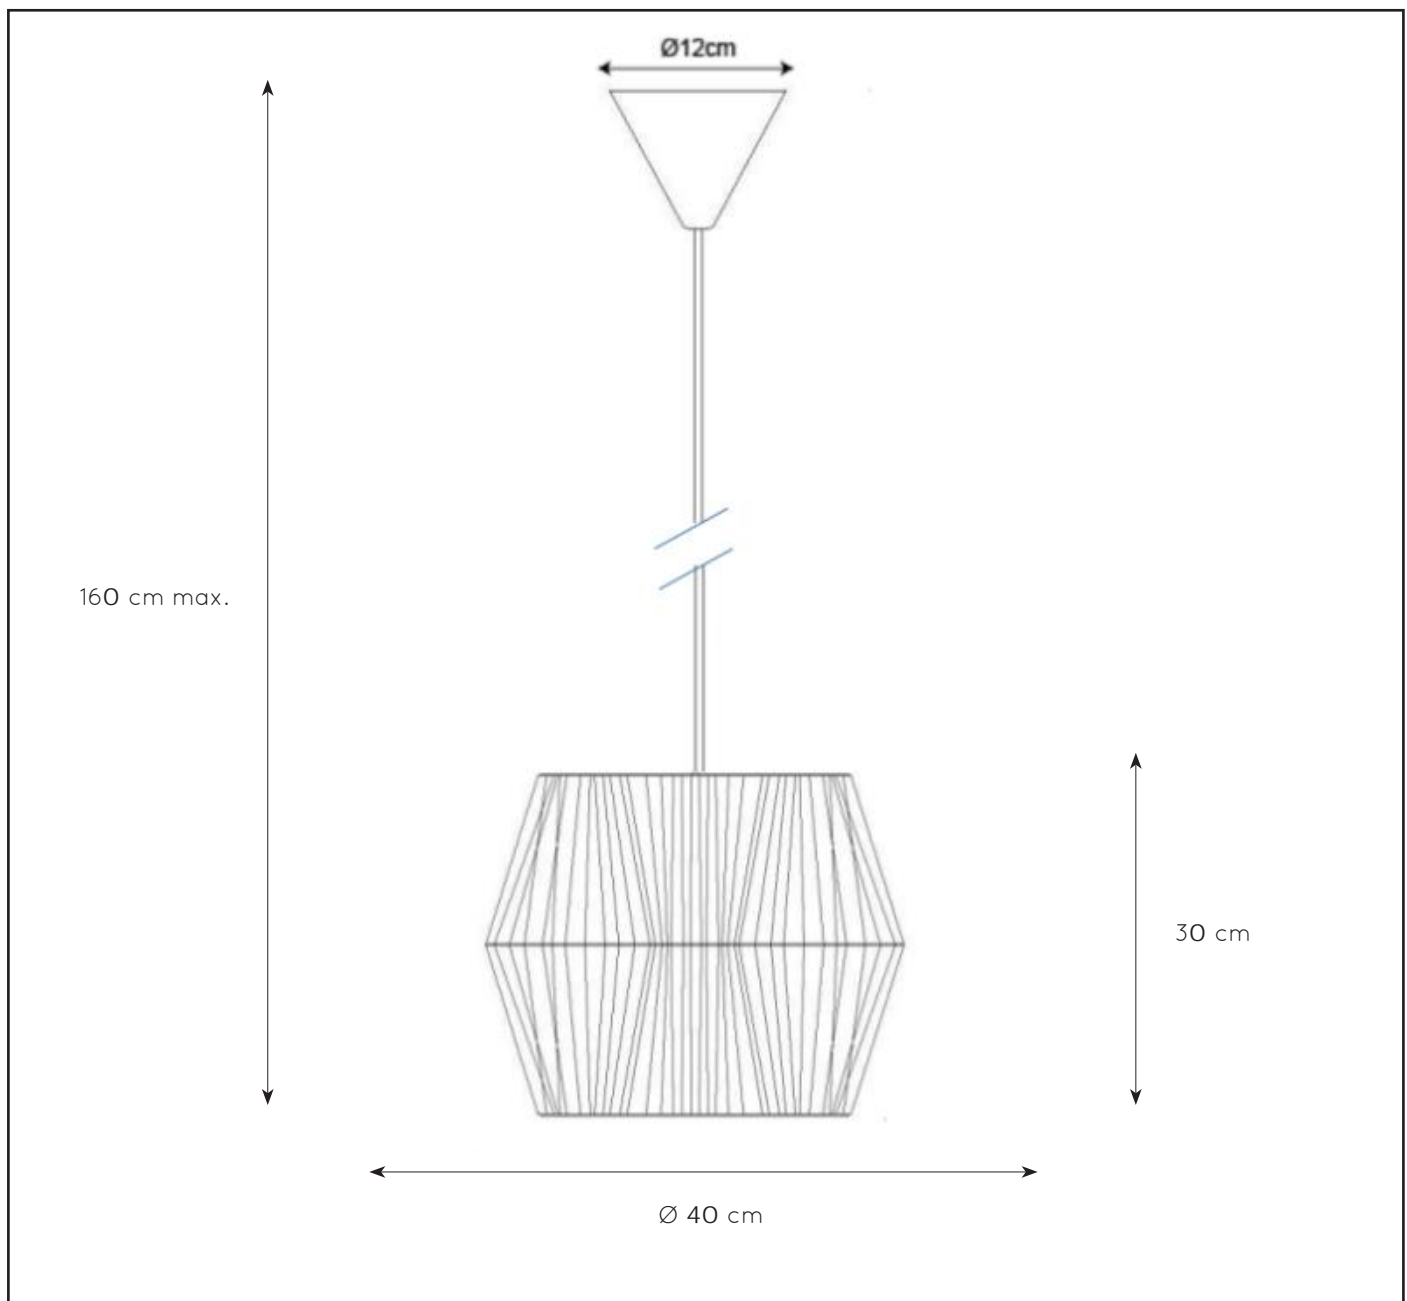

LUCIDE

GENERAL SPECIFICATIONS

RECOMMENDED LUCIDE
LIGHT SOURCE

49020/05/60
Light source dimmable : Yes
Light source incl. : No

General

Dimensions LxWxH : 40cm x 40cm x 160cm
Height minimum : 30cm
Height maximum : 160 cm
Dimensions shade LxWxH : 40 cm x 40cm x 30 cm
Main material : Metal+Paper Weave
Ceiling rose material : Plastic
Color : Matt black , Cream,Red
Style : Modern
Shape : Round
Weight : 0.8kg
Warranty : 2 years

Product specifications

Dimmable : -
Light direction : Around (Diffuse)
Adjustable in height : Adjustable In Height
(Before Installation)
Directional : Not Directional
Cable : Yes, Cable On Product
Cable length : 130 cm
Sensor : Without Sensor
Control : Light Switch Control
IP-Class : 20
Electric class : II
Light source including ? : No
Lamp socket : E27
Light source number : 1
Power requirements : 220-240V~50Hz
Bulb type & maximum wattage : E27- max.60W

For more specifications of this product please visit
www.lucide.com

CORDO

item number : 72301/40/30

EAN code : 5411212720290

For more specifications, dimensions please visit

www.lucide.com

LUCIDE

INSTALLATION DRAWING SPECIFICATIONS