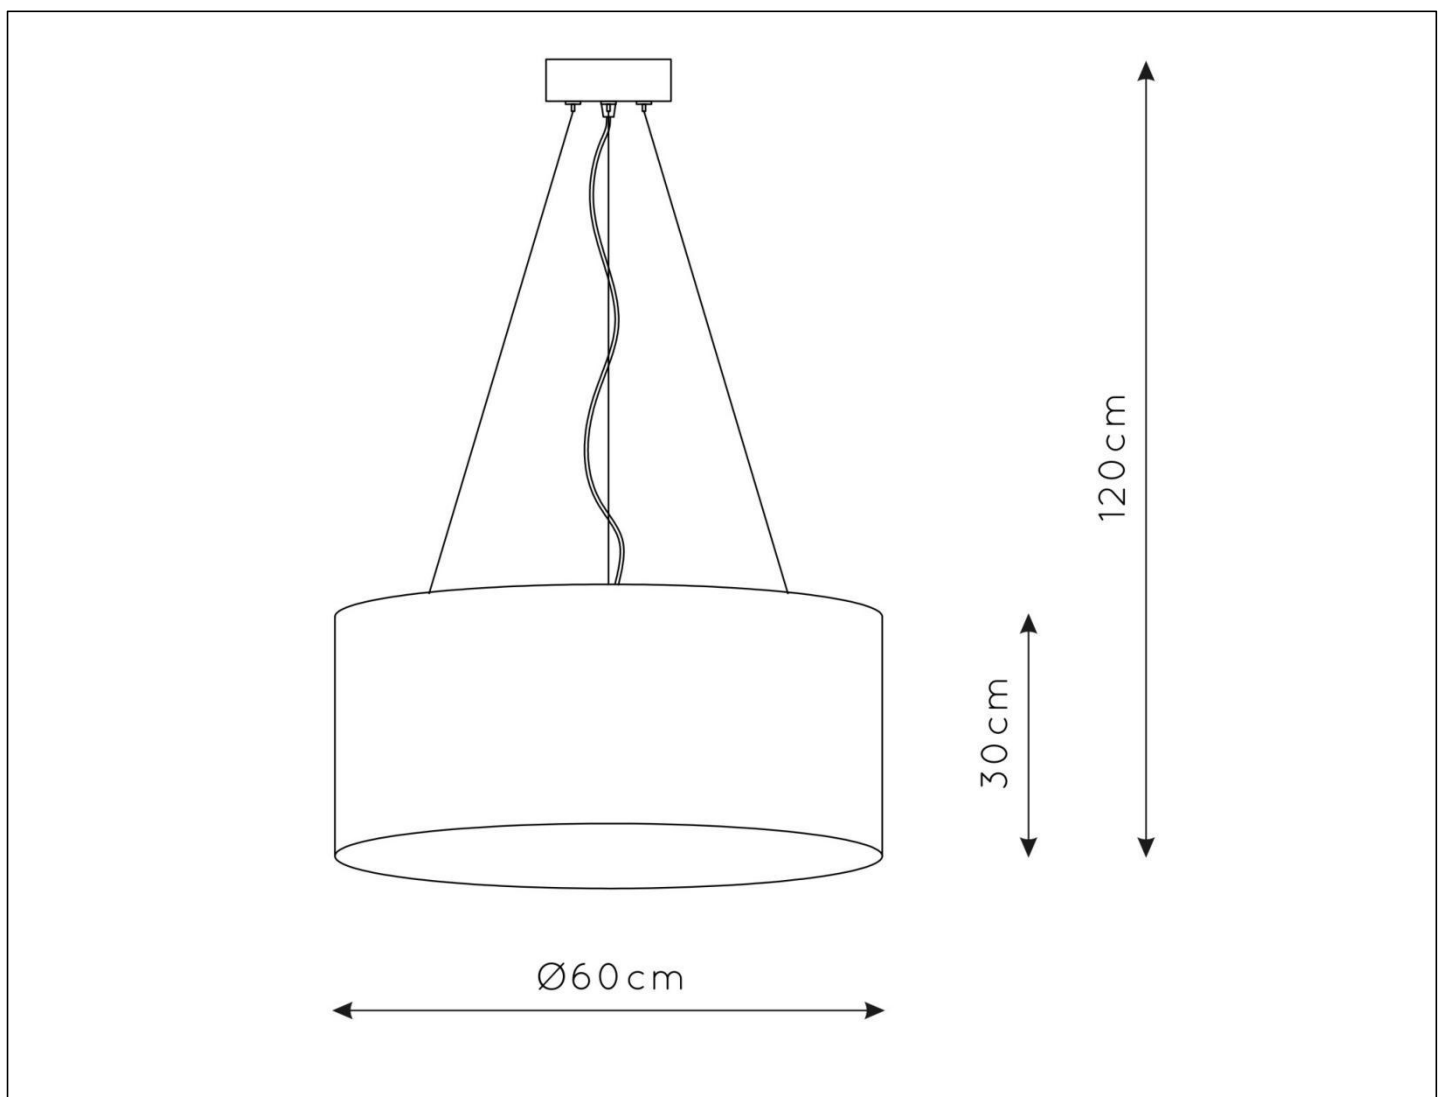

LUCIDE

TECHNICAL DRAWING & DIMENSIONS

CORAL

item number :61452/60/30

EAN code : 5411212615435

item number :61452/60/31

EAN code : 5411212616081

item number :61452/60/36

EAN code : 5411212615442

item number :61452/60/41

EAN code : 5411212615459

For more specifications, dimensions please visit

www.lucide.com