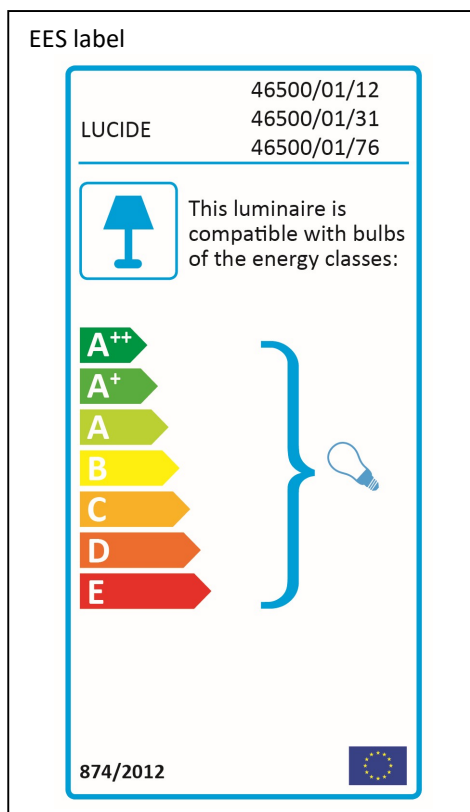

Von der Garantie ausgenommen: 1. Gebrochene Glasteile der Fassung werden nur innerhalb von 14 Tagen ab Kauf durch den Endkunden ersetzt. 2. Normaler Verschleiß, Verfärbungen aufgrund des normalen Gebrauchs. 3. Beschädigungen aufgrund externer Ursachen wie Feuer, Wasser, unsachgemäße Nutzung/ Installation oder Wartung des Produkts.

Kunden müssen das defekte Produkt/Teil und den Originalkaufbeleg einsenden, um Garantieansprüche geltend zu machen.

Deklaracja gwarancji:

LucideNV gwarantuje, że dostarczone produkty będą wolne od defektów materiałowych oraz produkcyjnych przez okres 2 lat od daty zakupu przez użytkownika końcowego, jeżeli urządzenie jest zainstalowane i prawidłowo utrzymywane zgodnie z instrukcją obsługi.

Wyłączenie z gwarancji: 1. Rozbite szkło zostanie wymienione tylko do 14 dni od momentu zakupu przez użytkownika końcowego. 2. Normalne zużycie, utrata koloru w wyniku normalnego użytkowania. 3. Uszkodzenie spowodowane czynnikami zewnętrznymi takimi, jak ogień, woda, nieprawidłowe używanie/ instalacja lub utrzymywanie produktu.

W celu uzyskania gwarancji klient musi zwrócić uszkodzony przedmiot oraz oryginalny dowód zakupu.

Other languages of the manual and further explanations can be found on our website.