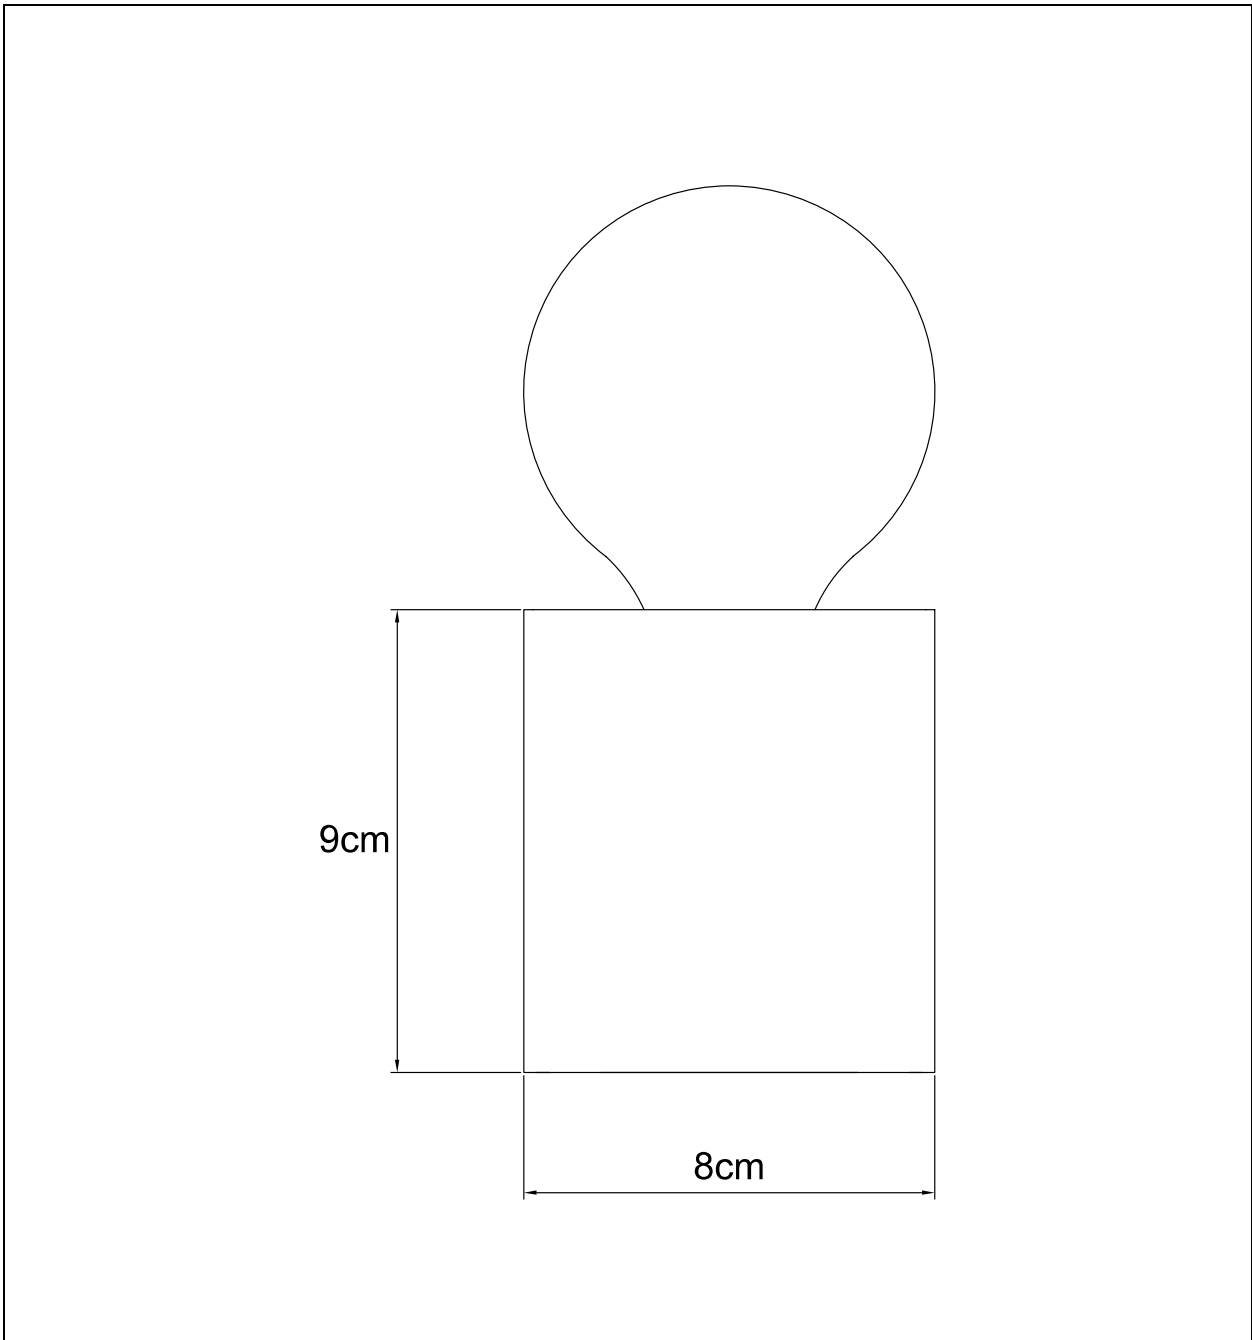

L U C I D E

Item number: 46500/01/12, 46500/01/31, 46500/01/76

Technical details

Materials used:	Metal
Color:	Satin Nickel , White , Wood
Dimmable and how is fixture dimmable	No
Size:	Height: 9cm
	Length: 8cm
	Width: 8cm
	Net weight: 0.4kgs
Power requirements:	220V-240V~50Hz
Bulb type and maximum wattage:	E27 Max.40W
Number of bulbs:	1 X E27
IP degree:	IP20