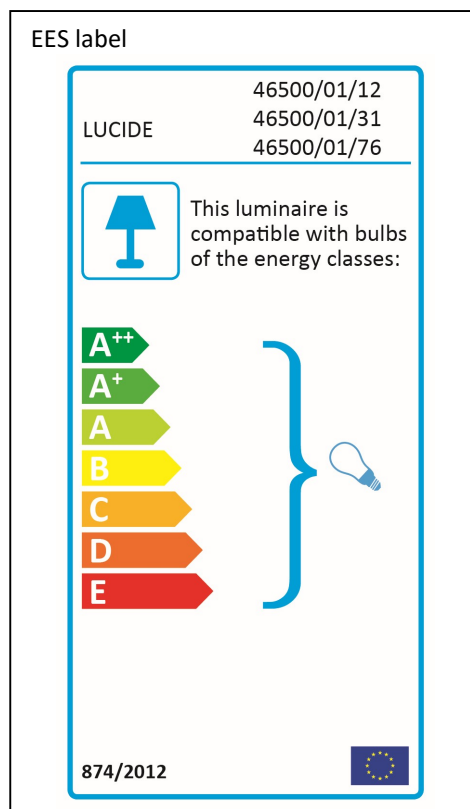

Von der Garantie ausgenommen: 1. Gebrochene Glasteile der Fassung werden nur innerhalb von 14 Tagen ab Kauf durch den Endkunden ersetzt. 2. Normaler Verschleiß, Verfärbungen aufgrund des normalen Gebrauchs. 3. Beschädigungen aufgrund externer Ursachen wie Feuer, Wasser, unsachgemäße Nutzung/ Installation oder Wartung des Produkts.

Kunden müssen das defekte Produkt/Teil und den Originalkaufbeleg einsenden, um Garantieansprüche geltend zu machen.

Deklaracja gwarancji:

LucideNV gwarantuje, że dostarczone produkty będą wolne od defektów materiałowych oraz produkcyjnych przez okres 2 lat od daty zakupu przez użytkownika końcowego, jeżeli urządzenie jest zainstalowane i prawidłowo utrzymywane zgodnie z instrukcją obsługi.

Wyłączenie z gwarancji: 1. Rozbite szkło zostanie wymienione tylko do 14 dni od momentu zakupu przez użytkownika końcowego. 2. Normalne zużycie, utrata koloru w wyniku normalnego użytkowania. 3. Uszkodzenie spowodowane czynnikami zewnętrznymi takimi, jak ogień, woda, nieprawidłowe używanie/ instalacja lub utrzymywanie produktu.

W celu uzyskania gwarancji klient musi zwrócić uszkodzony przedmiot oraz oryginalny dowód zakupu.

Other languages of the manual and further explanations can be found on our website.