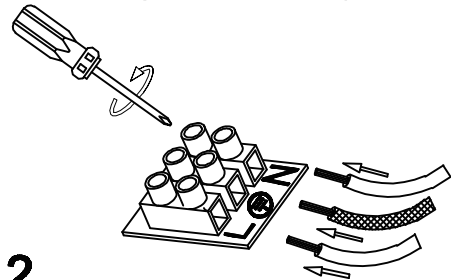

LUCIDE

INSTALLATION DRAWING SPECIFICATIONS

1

2

3

4