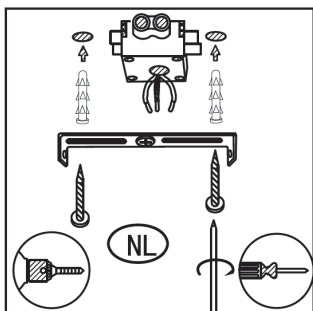

### General

**Dimensions LxWxH :** 25.5 cm x 25.5 cm x 150 cm  
**Height minimum :** 40cm  
**Height maximum :** 150 cm  
**Dimensions shade LxWxH :** 25.5 cm x 25.5 cm x 25.5 cm  
**Main material :** Metal  
**Ceiling rose material :** Metal  
**Color :** Matt black with smoking glass  
**Style :** Vintage  
**Shape:** Ball  
**Weight :** 1,1 kg  
**Warranty :** 2 years

### Product specifications

**Dimmable :** No  
**Light direction :** Around (Diffuse)  
**Adjustable in height :** Yes  
(Before Installation)  
**Directional :** Not Directional  
**Cable :** No, Cable In Product  
**Cable length :** 75cm  
**Sensor :** Without Sensor  
**Control :** Light Switch Control  
**IP-Class :** 20  
**Electric class :** 1  
**Light source including? :** No  
**Lamp socket :** G9  
**Light source number :** 6  
**Power requirements :** 220-240V~50Hz  
**Bulb type & maximum wattage :** G9 - max.28W

## INSTALLATION DRAWING SPECIFICATIONS

1

2

3

4