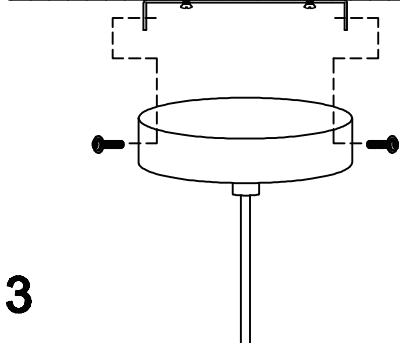

### General

**Dimensions LxWxH :** 25.5 cm x 25.5 cm x 150 cm  
**Height minimum :** 40cm  
**Height maximum :** 150 cm  
**Dimensions shade LxWxH :** 25.5 cm x 25.5 cm x 25.5 cm  
**Main material :** Metal  
**Ceiling rose material :** Metal  
**Color :** Matt black with smoking glass  
**Style :** Vintage  
**Shape:** Ball  
**Weight :** 1,1 kg  
**Warranty :** 2 years

### Product specifications

**Dimmable :** No  
**Light direction :** Around (Diffuse)  
**Adjustable in height :** Yes  
(Before Installation)  
**Directional :** Not Directional  
**Cable :** No, Cable In Product  
**Cable length :** 75cm  
**Sensor :** Without Sensor  
**Control :** Light Switch Control  
**IP-Class :** 20  
**Electric class :** 1  
**Light source including? :** No  
**Lamp socket :** G9  
**Light source number :** 6  
**Power requirements :** 220-240V~50Hz  
**Bulb type & maximum wattage :** G9 - max.28W

## INSTALLATION DRAWING SPECIFICATIONS

1

2

3

4