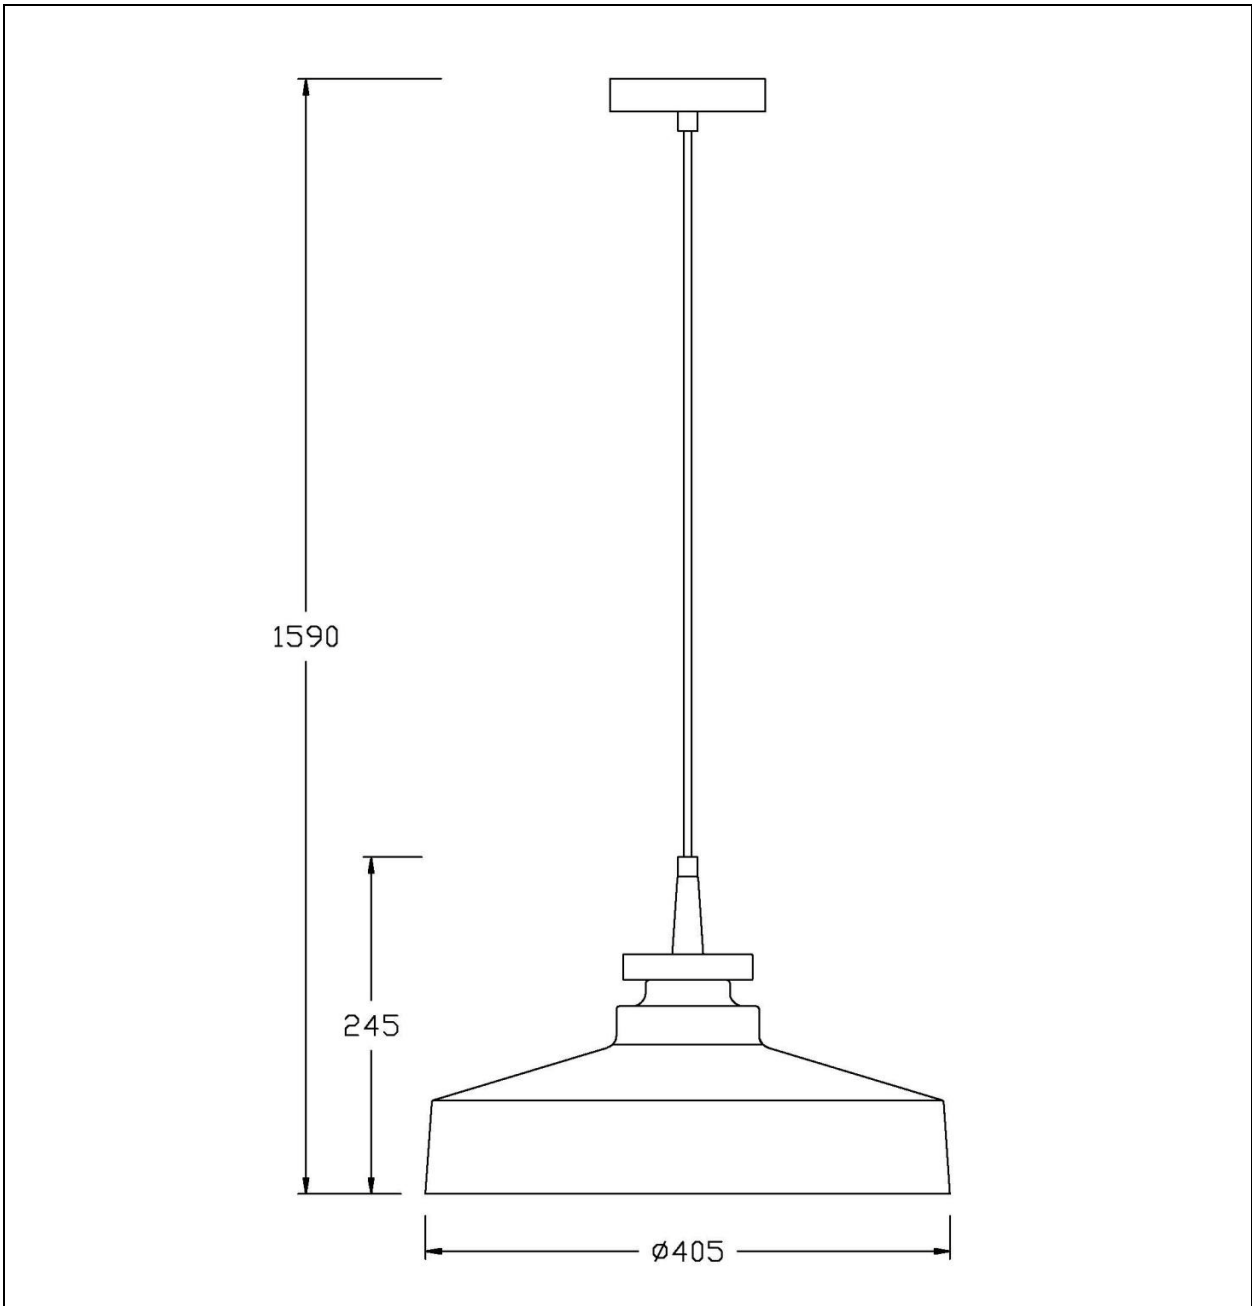

LUCIDE

Item number: 45452/40/97

Technical details

Materials used:	Metal
Color:	97 RUSTY BROWN
Dimmable and how is fixture dimmable	
Size:	Height: 159cm
	Length: 40.5cm
	Width: 40.5cm
	Net weight: 1.67kg
Power requirements:	220-240V~50Hz
Bulb type and maximum wattage:	E27 Max.40W
Number of bulbs:	1xE27
IP degree:	IP20