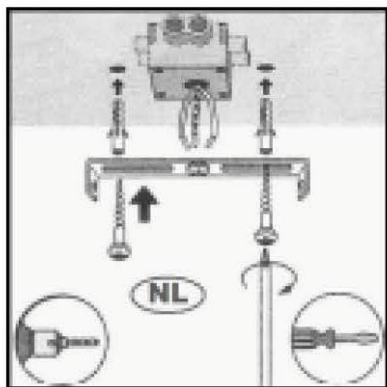

## Technical details

Materials used:	Metal
Color:	97 RUSTY BROWN
Dimmable and how is fixture dimmable	
Size:	Height: 159cm
	Length: 40.5cm
	Width: 40.5cm
	Net weight: 1.67kg
Power requirements:	220-240V~50Hz
Bulb type and maximum wattage:	E27 Max.40W
Number of bulbs:	1xE27
IP degree:	IP20