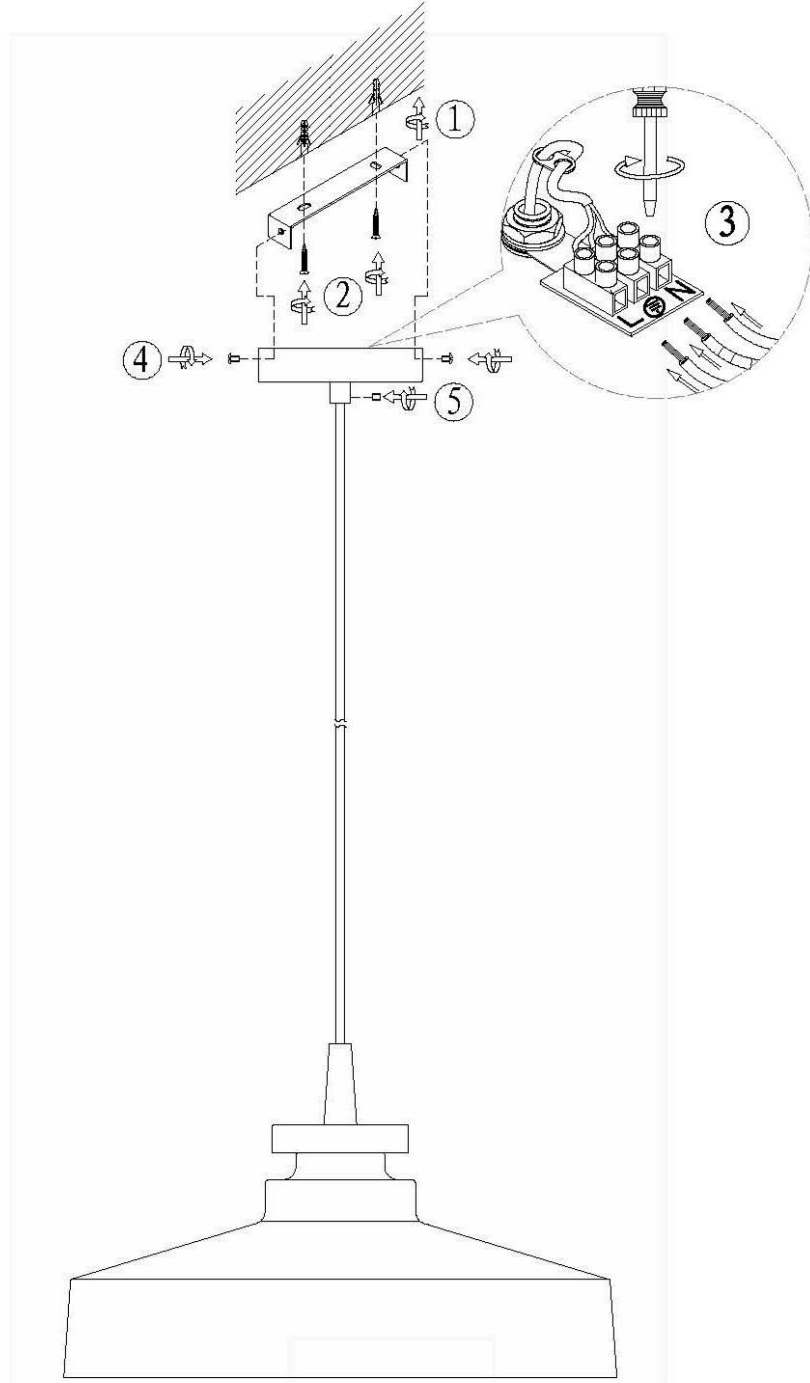

## Technical details

Materials used:	Metal
Color:	97 RUSTY BROWN
Dimmable and how is fixture dimmable	
Size:	Height: 159cm
	Length: 40.5cm
	Width: 40.5cm
	Net weight: 1.67kg
Power requirements:	220-240V~50Hz
Bulb type and maximum wattage:	E27 Max.40W
Number of bulbs:	1xE27
IP degree:	IP20