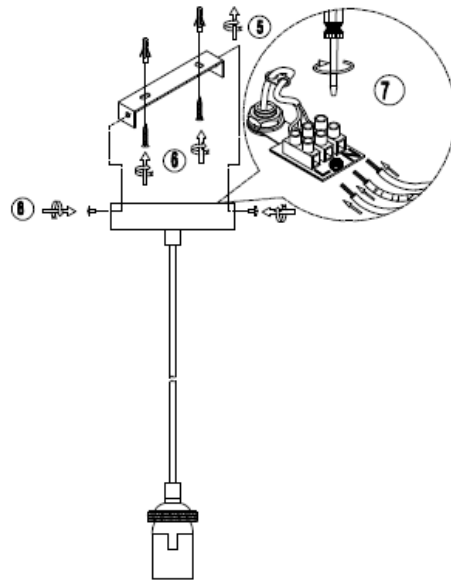

LUCIDE

Item number: 45356/01/97

Technical details

Materials used:	Metal
Color:	Old bronze
Dimmable and how is fixture dimmable	N/A
Size:	Height: 170cm
	Length: 25cm
	Width: 25cm
	Net weight: kg
Power requirements:	220-240V~50Hz
Bulb type and maximum wattage:	E27 MAX.60W
Number of bulbs:	1 x E27
IP degree:	IP20