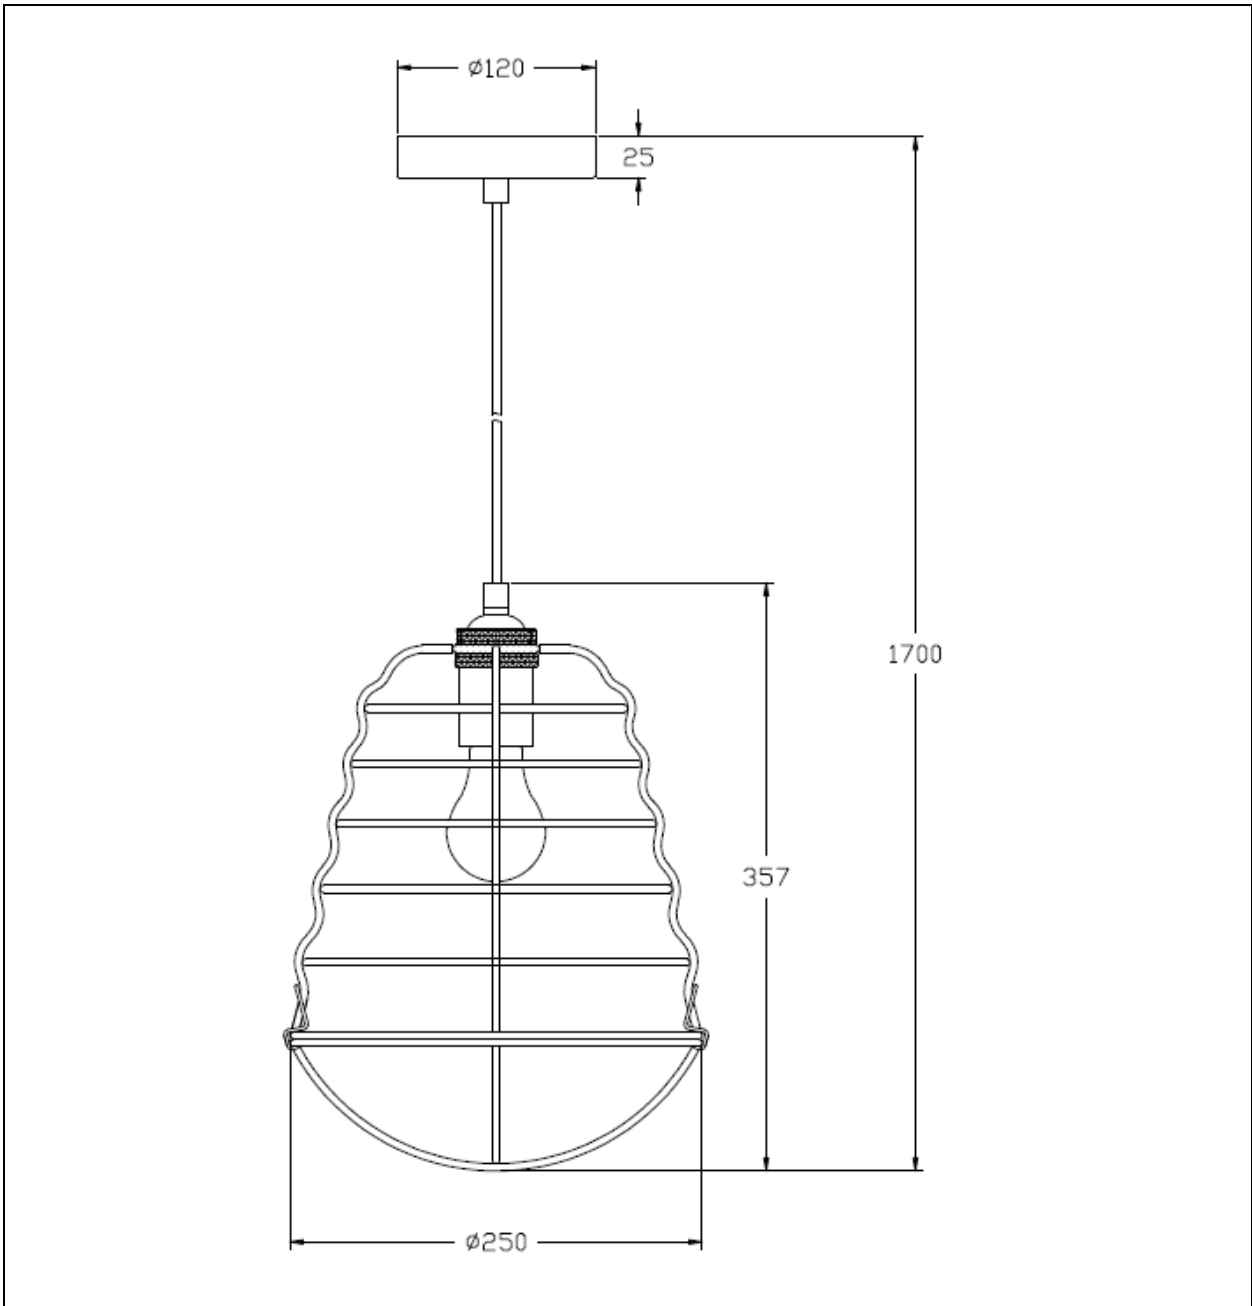

LUCIDE

Item number: 45356/01/97

Technical details

Materials used:	Metal
Color:	Old bronze
Dimmable and how is fixture dimmable	N/A
Size:	Height: 170cm
	Length: 25cm
	Width: 25cm
	Net weight: kg
Power requirements:	220-240V~50Hz
Bulb type and maximum wattage:	E27 MAX.60W
Number of bulbs:	1 x E27
IP degree:	IP20