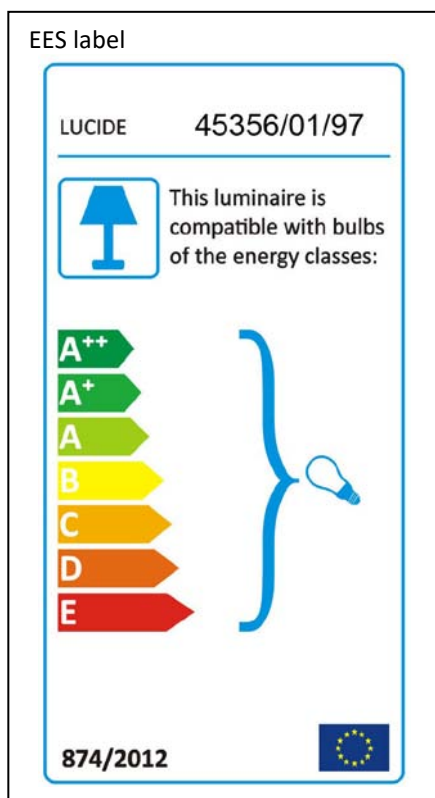

Von der Garantie ausgenommen: 1. Gebrochene Glasteile der Fassung werden nur innerhalb von 14 Tagen ab Kauf durch den Endkunden ersetzt. 2. Normaler Verschleiß, Verfärbungen aufgrund des normalen Gebrauchs. 3. Beschädigungen aufgrund externer Ursachen wie Feuer, Wasser, unsachgemäße Nutzung/ Installation oder Wartung des Produkts.

Kunden müssen das defekte Produkt/Teil und den Originalkaufbeleg einsenden, um Garantieansprüche geltend zu machen.

Deklaracja gwarancji:

LucideNV gwarantuje, że dostarczone produkty będą wolne od defektów materiałowych oraz produkcyjnych przez okres 2 lat od daty zakupu przez użytkownika końcowego, jeżeli urządzenie jest zainstalowane i prawidłowo utrzymywane zgodnie z instrukcją obsługi.

Wyłączenie z gwarancji: 1. Rozbite szkło zostanie wymienione tylko do 14 dni od momentu zakupu przez użytkownika końcowego. 2. Normalne zużycie, utrata koloru w wyniku normalnego użytkowania. 3. Uszkodzenie spowodowane czynnikami zewnętrznymi takimi, jak ogień, woda, nieprawidłowe używanie/ instalacja lub utrzymywanie produktu.

W celu uzyskania gwarancji klient musi zwrócić uszkodzony przedmiot oraz oryginalny dowód zakupu.

Other languages of the manual and further explanations can be found on our website.