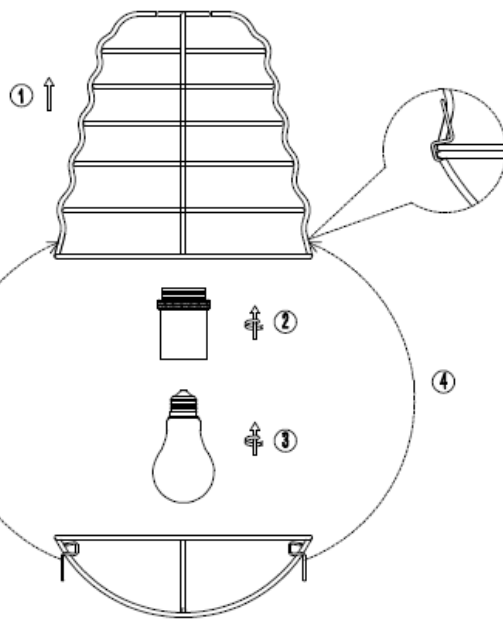

LUCIDE

Item number: 45356/01/97

Technical details

Materials used:	Metal
Color:	Old bronze
Dimmable and how is fixture dimmable	N/A
Size:	Height: 170cm
	Length: 25cm
	Width: 25cm
	Net weight: kg
Power requirements:	220-240V~50Hz
Bulb type and maximum wattage:	E27 MAX.60W
Number of bulbs:	1 x E27
IP degree:	IP20