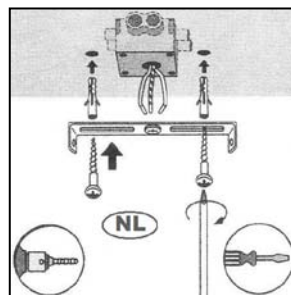

LUCIDE

Item number: 45356/01/97

Technical details

Materials used:	Metal
Color:	Old bronze
Dimmable and how is fixture dimmable	N/A
Size:	Height: 170cm
	Length: 25cm
	Width: 25cm
	Net weight: kg
Power requirements:	220-240V~50Hz
Bulb type and maximum wattage:	E27 MAX.60W
Number of bulbs:	1 x E27
IP degree:	IP20