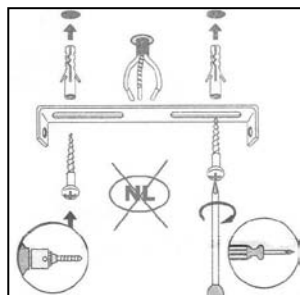

LUCIDE

Item number: 45356/01/97

Technical details

Materials used:	Metal
Color:	Old bronze
Dimmable and how is fixture dimmable	N/A
Size:	Height: 170cm
	Length: 25cm
	Width: 25cm
	Net weight: kg
Power requirements:	220-240V~50Hz
Bulb type and maximum wattage:	E27 MAX.60W
Number of bulbs:	1 x E27
IP degree:	IP20